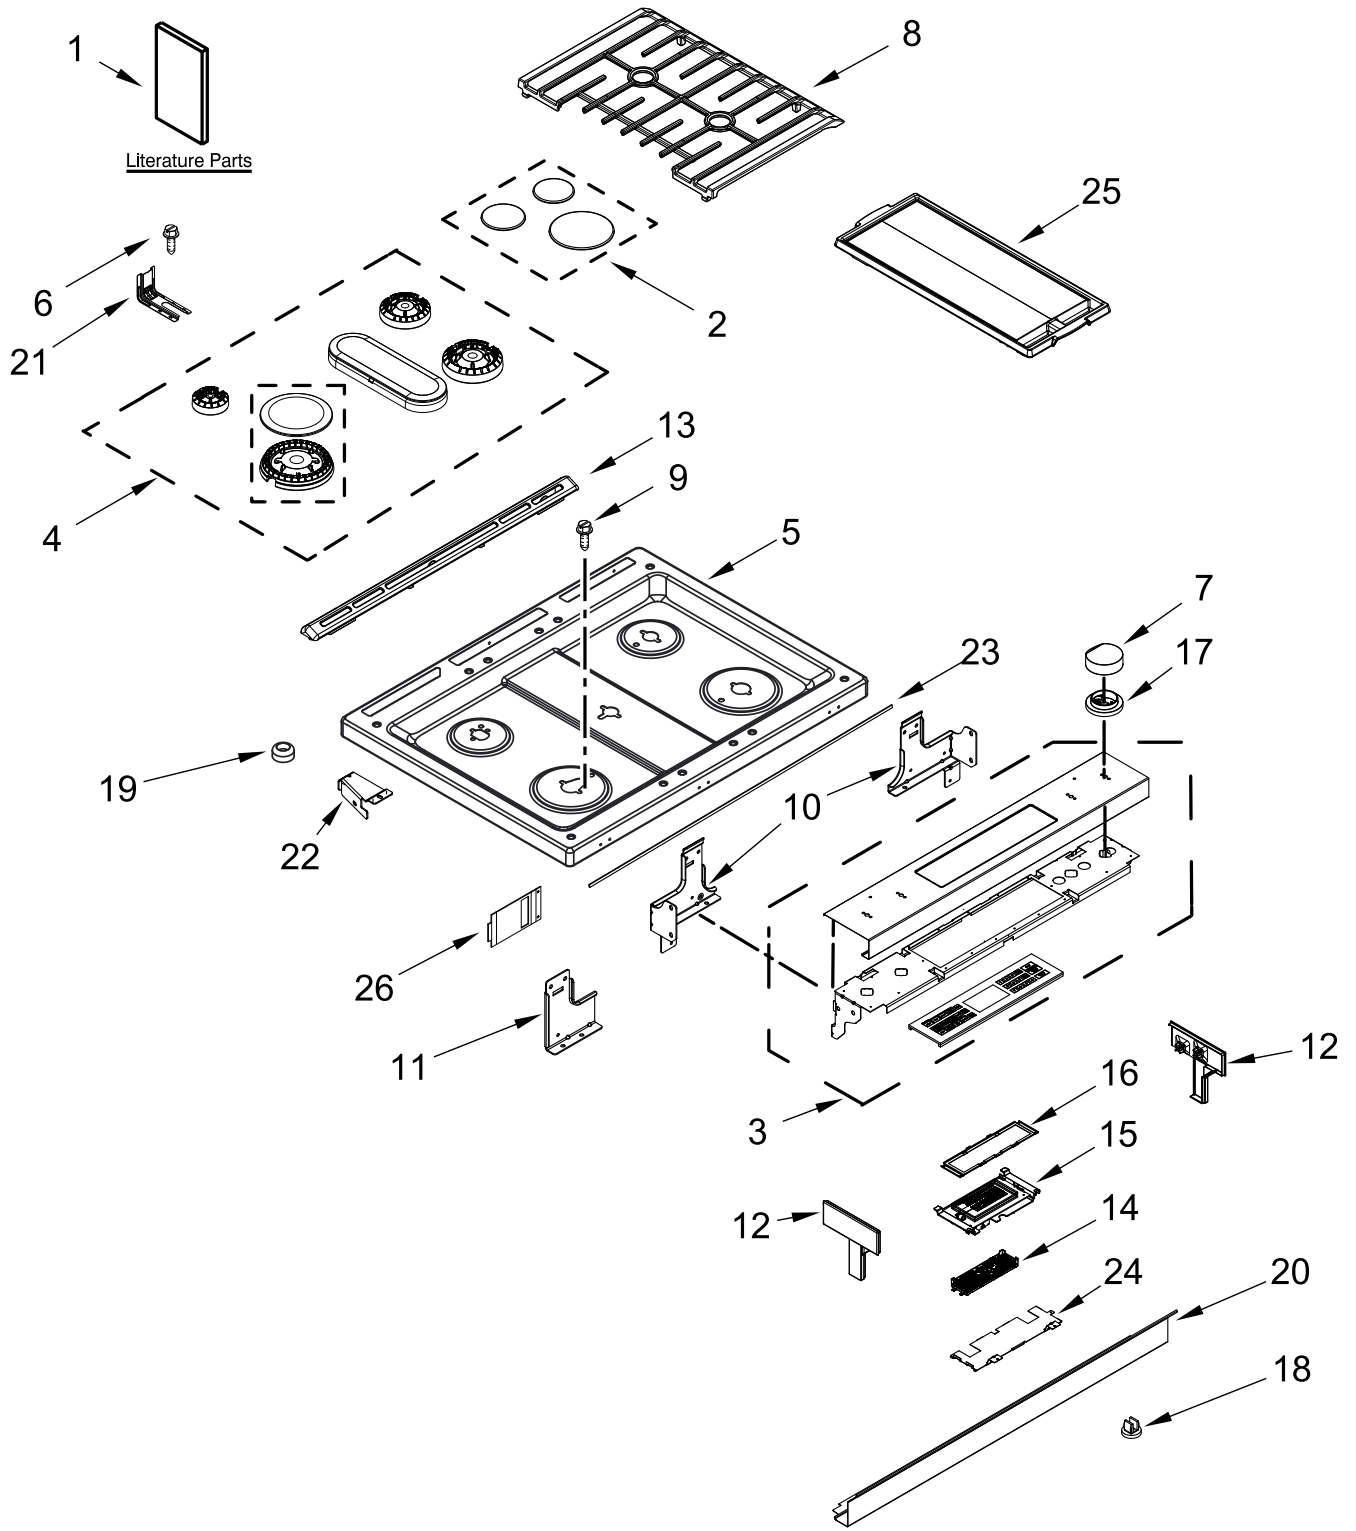

GAS RANGE

MODELS:

JDS1450ML0 (Stainless)

COOKTOP PARTS

COOKTOP PARTS

<u>Illus. No.</u>	<u>Part No.</u>	<u>Description</u>	<u>Illus. No.</u>	<u>Part No.</u>	<u>Description</u>	<u>Illus. No.</u>	<u>Part No.</u>	<u>Description</u>
1		Literature Parts	8		Set, Grate	20		Panel, Lower Console
	W10665259	Instructions, Installation		W11188538	Black		W10565662	Stainless
	W11602520	Owners Manual	9	3196169	Screw	21	W11379947	Bracket, Anti-Tip
	W11565455	Tech Sheet	10	W11563529	Bracket,Support (Left)	22	W10162253	Brace, Corner (Left)
	W11618459	Dimension Guide		W11563527	Bracket, Support (Right)		W10162252	Brace, Corner (Right)
	W11604188	Control Guide	11	W10598048	Bracket, Console (Center)	23	W11512127	Gasket, Console and Cooktop
	W11602533	Quick Start Guide	12		Endcap	24	W10558372	Bracket, Control
2		Burner Cap Kit		W10557751	Stainless (Left)	25	W10432544	Griddle
	W11367440	Black (Set of 3) (Left Rear, Right Front and Right Rear)		W10557754	Stainless (Right)	26	W11158783	Shield, Keypad
3		Console	13		Trim, Vent			FOLLOWING PARTS NOT ILLUSTRATED
	W11606821	Stainless		W10636529	Stainless		W11457137	Harness, Main
4	W11367105	Burner Kit (Set of 5)	14	W11603773	Control (MRC2)		W10575120	Harness, Keypad
5		Cooktop	15	W10759324	Assembly, Display		W10598169	Harness, Display
	W11316217	Stainless	16	W10557780	Bracket , Control		W11172530	Harness, Bake Drawer
6	7101P485-60	Screw, Anti-Tip Kit	17		Bezel		313438	Clip, Harness
7		Knob		W11592976	Stainless		3196520	Clip, Wire
	W11592981	Stainless	18	W10645947	Grommet			
			19	W10854253	Bumper			