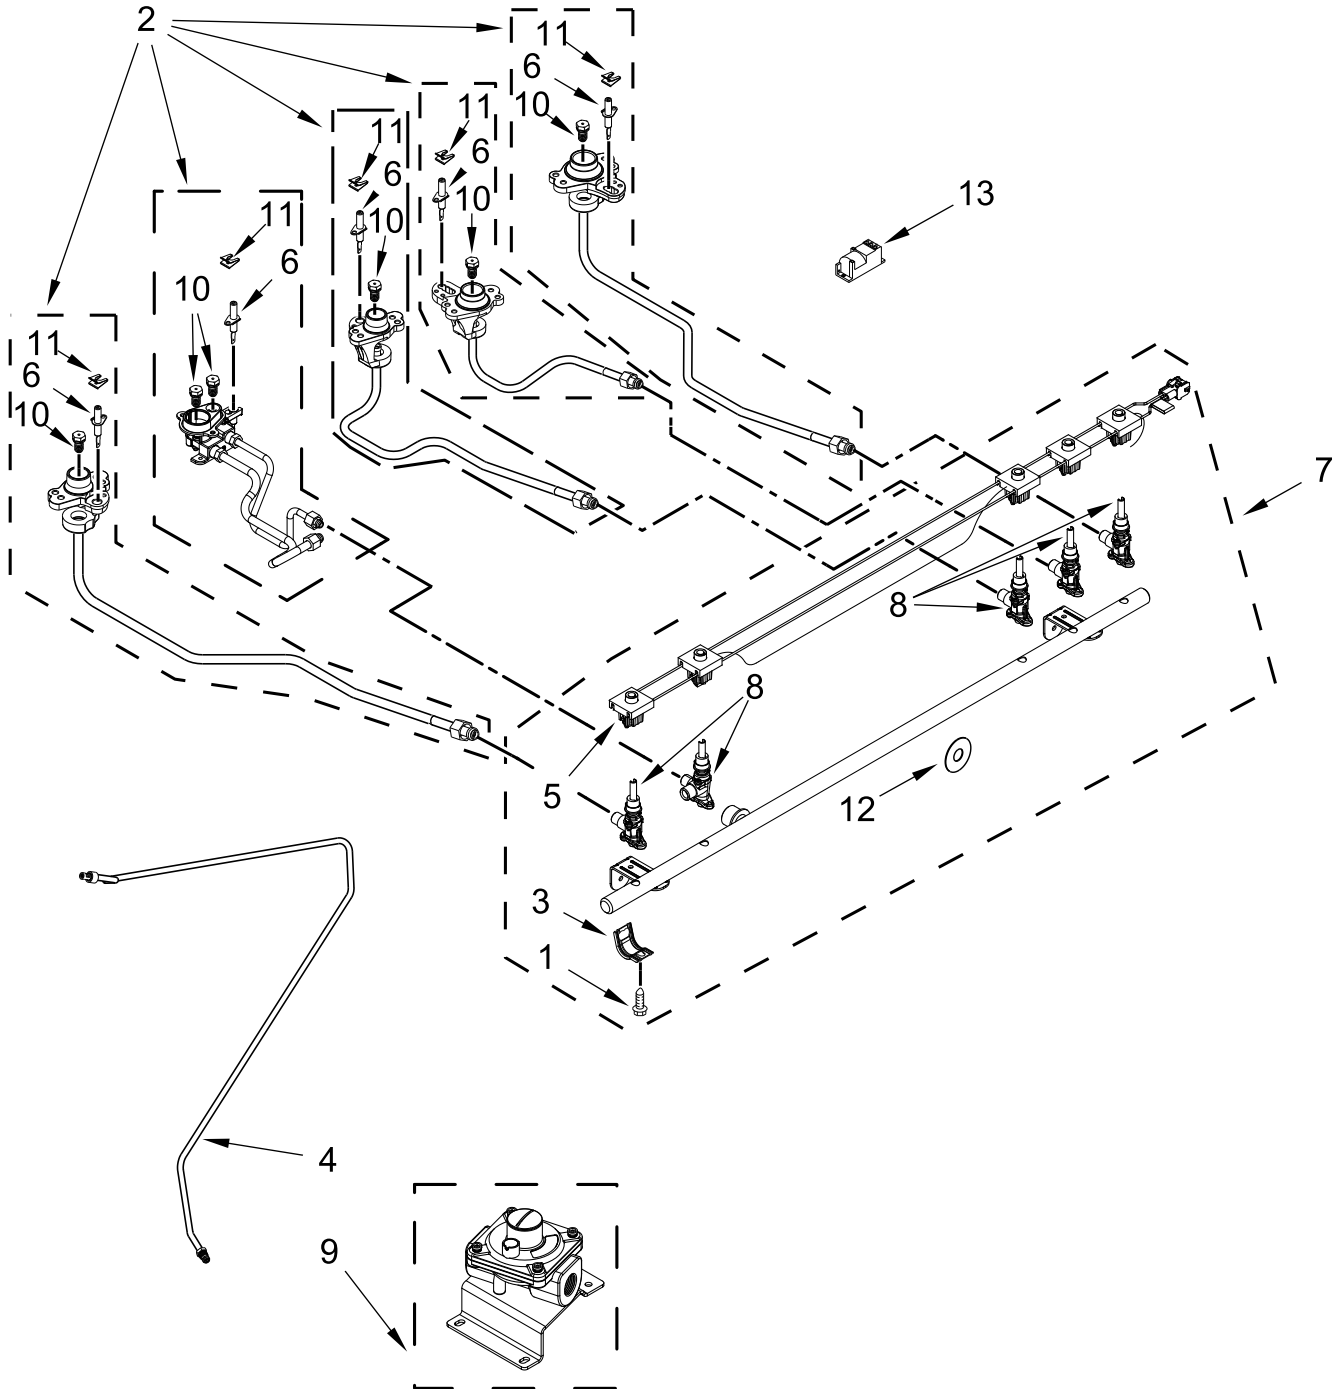

CHASSIS PARTS

<u>Illus.</u> <u>No.</u>	<u>Part No.</u>	<u>Description</u>	<u>Illus.</u> <u>No.</u>	<u>Part No.</u>	<u>Description</u>	<u>Illus.</u> <u>No.</u>	<u>Part No.</u>	<u>Description</u>
1	W10634238	Hinge, Receiver	21	W10245259	Block, Terminal	43	W11467246	Cooling Fan
2	W10162258	Cover, Regulator	22	W10624592	Cord, Power	44	W10162260	Shield, Heat
3		Panel, Side	23	3196178	Screw	45	W10162241	Channel, Rear
	W10162245	Black	24	W11544377	Light Assembly	46	W10575377	Cover, Wire
4	3400029	Nut	25	311255	Bulb, Oven Light	47	W11379354	Cover, Back
5	W11491752	Gasket, Door	26	3400016	Screw	48	W10603482	Rack, Ladder
6	W10544952	Element, Broil	27	W10586204	Sensor	49	W10554005	Rack, Heavy Duty
7	W10774342	Element, Bake	28	3196169	Screw	50	W10554006	Rack, Maximum Capacity
8	W10362924	Screw	29	W10655441	Shield, Power Cord			
9	W11122085	Assembly, Flue	30	W10031780	Screw	51	W10911366	Rack, Sliding
10	W10289168	Box, Burner SI	31	W10273192	Rod, Door Switch	52	W10554262	Baffle, Full Convection
11	W10341186	Front Foot Assembly	32	9758701	Spacer, Door	53	W10818358	Shield, Wire
12	W11320442	Gas Box Burner	33	W10774446	Bottom, Oven	54	W11526015	Basket, Air Fry
13	W10541959	Shield, Bake	34	W11511828	Switch, Door			Following Parts Not Illustrated
14	W10137382	Clip, Panel	35	W10281322	Kit, Bare Wire Adapter Block		W10655489	Insulation, Wrapper
15	W10390008	Base Rail Assembly (Left)	36	W10162257	Duct, Cooktop		W10655490	Insulation, Main Back
	W10390007	Base Rail Assembly (Right)	37	W11353932	Convection Assembly		W10575374	Insulation, Bottom
16	W10058460	Foot, Leveling	38	W10605411	Receiver, Slow Close Hinge		W10655442	Insulation, Heat Shield
17	3196548	Fuse, Thermal	39	W10273002	Bracket, Oven Support		7111P017-60	Clamp, Wire
18	3196172	Screw	40	W11379357	Bake Pan		3196520	Clip, Wire
19	W10035900	Support, Oven Bottom	41	W10162255	Duct, Cover		4820F015-59	Insulation, Strap
20	3186034	Bracket, Service	42	W10162254	Duct, Cooling			

MANIFOLD PARTS