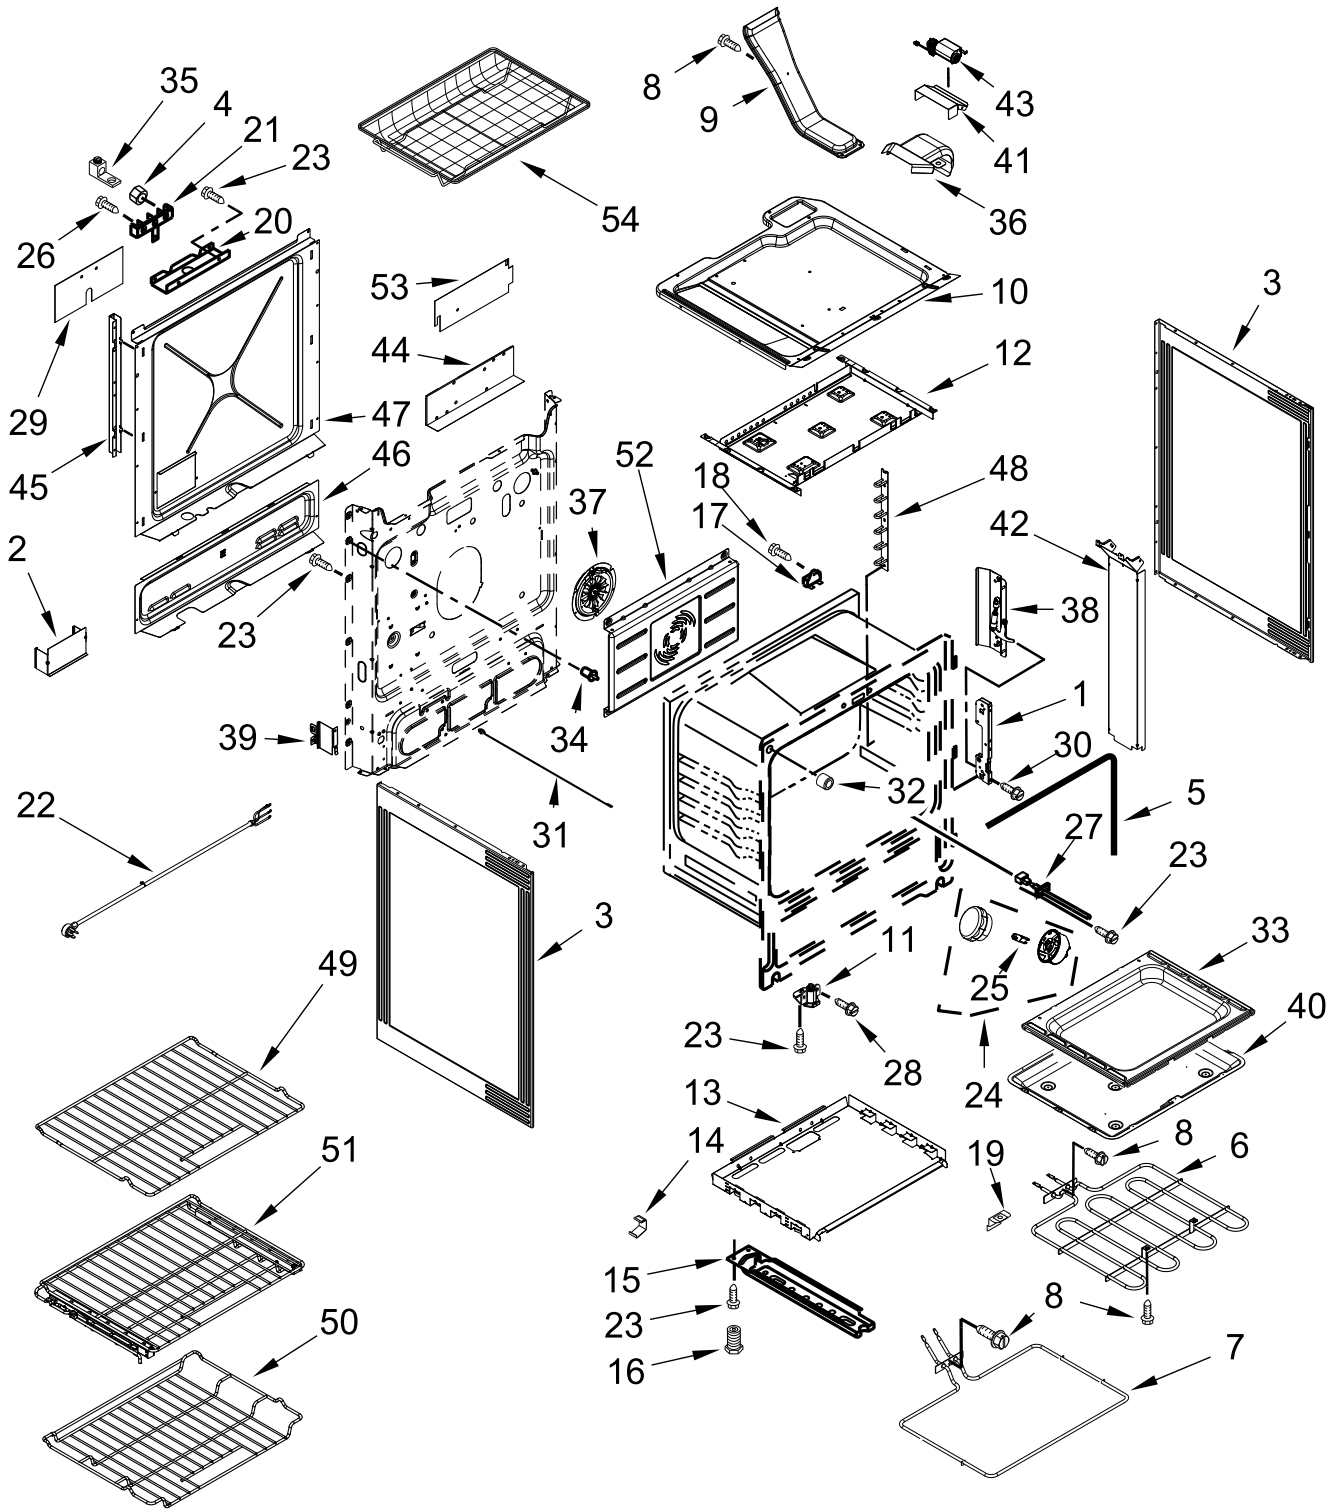

CHASSIS PARTS

CHASSIS PARTS

<u>Illus.</u> <u>No.</u>	<u>Part No.</u>	<u>Description</u>	<u>Illus.</u> <u>No.</u>	<u>Part No.</u>	<u>Description</u>	<u>Illus.</u> <u>No.</u>	<u>Part No.</u>	<u>Description</u>
1	W10634238	Hinge, Receiver	21	W10245259	Block, Terminal	43	W11467246	Cooling Fan
2	W10162258	Cover, Regulator	22	W10624592	Cord, Power	44	W10162260	Shield, Heat
3		Panel, Side	23	3196178	Screw	45	W10162241	Channel, Rear
	W10162245	Black	24	W11544377	Light Assembly	46	W10575377	Cover, Wire
4	3400029	Nut	25	311255	Bulb, Oven Light	47	W11379354	Cover, Back
5	W11491752	Gasket, Door	26	3400016	Screw	48	W10603482	Rack, Ladder
6	W10544952	Element, Broil	27	W10586204	Sensor	49	W10554005	Rack, Heavy Duty
7	W10774342	Element, Bake	28	3196169	Screw	50	W10554006	Rack, Maximum Capacity
8	W10362924	Screw	29	W10655441	Shield, Power Cord			
9	W11122085	Assembly, Flue	30	W10031780	Screw	51	W10911366	Rack, Sliding
10	W10289168	Box, Burner SI	31	W10273192	Rod, Door Switch	52	W10554262	Baffle, Full Convection
11	W10341186	Front Foot Assembly	32	9758701	Spacer, Door	53	W10818358	Shield, Wire
12	W11320442	Gas Box Burner	33	W10774446	Bottom, Oven	54	W11526015	Basket, Air Fry
13	W10541959	Shield, Bake	34	W11511828	Switch, Door			Following Parts Not Illustrated
14	W10137382	Clip, Panel	35	W10281322	Kit, Bare Wire Adapter Block		W10655489	Insulation, Wrapper
15	W10390008	Base Rail Assembly (Left)	36	W10162257	Duct, Cooktop		W10655490	Insulation, Main Back
	W10390007	Base Rail Assembly (Right)	37	W11353932	Convection Assembly		W10575374	Insulation, Bottom
16	W10058460	Foot, Leveling	38	W10605411	Receiver, Slow Close Hinge		W10655442	Insulation, Heat Shield
17	3196548	Fuse, Thermal	39	W10273002	Bracket, Oven Support		7111P017-60	Clamp, Wire
18	3196172	Screw	40	W11379357	Bake Pan		3196520	Clip, Wire
19	W10035900	Support, Oven Bottom	41	W10162255	Duct, Cover		4820F015-59	Insulation, Strap
20	3186034	Bracket, Service	42	W10162254	Duct, Cooling