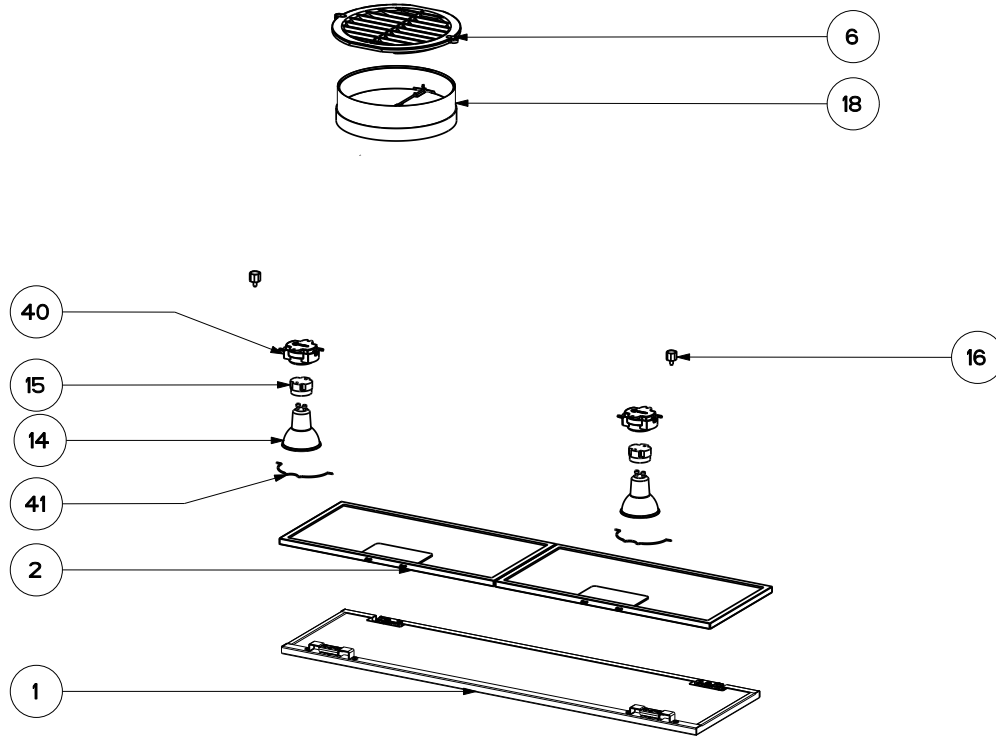

body components

	Model Number	INLX21SSV	INLX28SSV	INLX35SSV	
Key	Description	21 Stainless	28 Stainless	35 Stainless	Qty Req.
1	Stainless Perimetric Panel (No Magnets) Serials # starting before 917	133.0381.692	133.0381.748		1
1	Stainless Perimetric Panel (Magnets) Serial # 917 and later	133.0578.413	133.0578.348	133.0578.644	1
2	Grease Filter	133.0304.806	133.0331.312	133.0304.676	1 (21") 2 (28", 35")
6	Vent Grate	133.0016.964	133.0016.964	133.0016.964	1
14	LED Lamp 5 W GU10	133.0486.867	133.0486.867	133.0486.867	2
15	Lamp Holder	133.0071.013	133.0071.013	133.0071.013	1
16	Magnet Serial # 917 and later	133.0569.132	133.0569.132	133.0569.132	1
18	Damper	133.0055.994	133.0055.994	133.0055.994	1
40	Lampholder Support	133.0198.226	133.0198.226	133.0198.226	1
41	Bulb Clip	133.0200.447	133.0200.447	133.0198.226	1

Controls / motor components

Key	Model Number	INLX21SSV	INLX28SSV	INLX35SSV	Qty Req.
101	Control Button Kit	133.0380.478	133.0380.478	133.0380.478	1
190	Control Board Kit	133.0524.811	133.0524.811	133.0524.811	1
302	Impeller Kit	133.0052.799	133.0052.799	133.0052.799	1
305	Rubber Motor Mount	133.0051.604	133.0051.604	133.0051.604	1
310	Power Cord	133.0381.468	133.0381.468	133.0381.468	1
312	25 MF Capacitor	133.0060.648	133.0060.648	133.0060.648	1
399	Motor Kit	133.0554.637	133.0554.637	133.0554.637	1