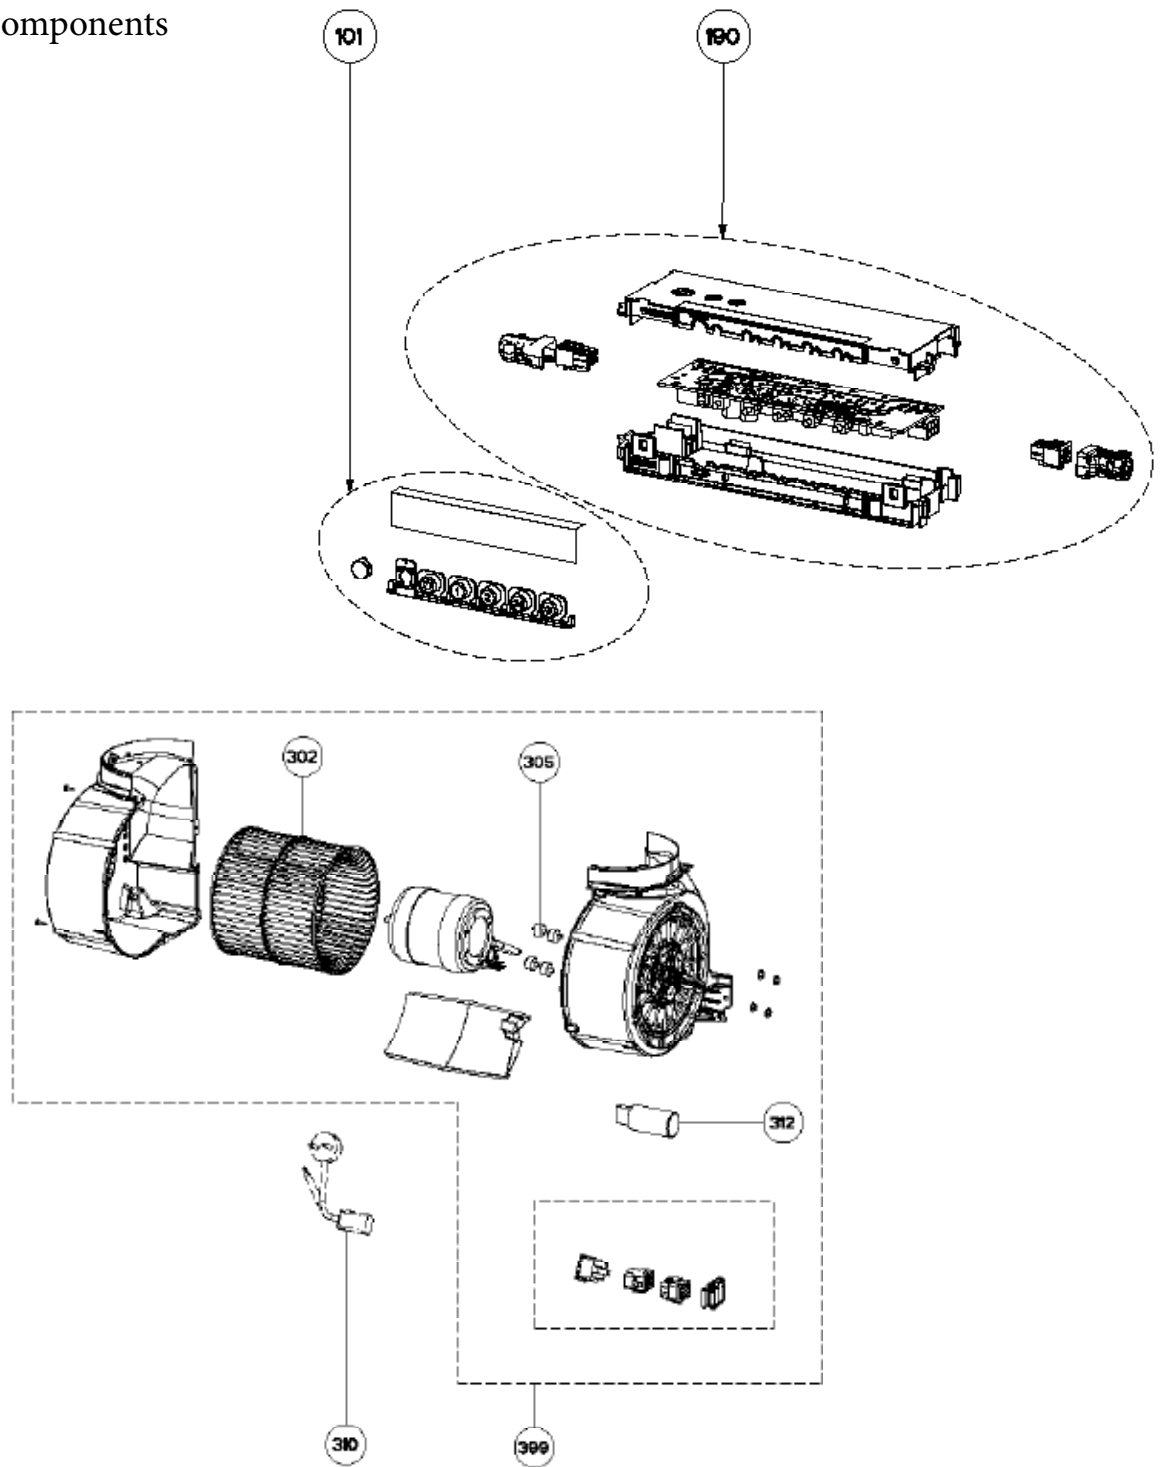

body components

	Model Number	INLX21SSV	INLX28SSV	INLX35SSV	
Key	Description	21 Stainless	28 Stainless	35 Stainless	Qty Req.
1	Stainless Perimetric Panel (No Magnets) Serials # starting before 917	133.0381.692	133.0381.748		1
1	Stainless Perimetric Panel (Magnets) Serial # 917 and later	133.0578.413	133.0578.348	133.0578.644	1
2	Grease Filter	133.0304.806	133.0331.312	133.0304.676	1 (21") 2 (28", 35")
6	Vent Grate	133.0016.964	133.0016.964	133.0016.964	1
14	LED Lamp 5 W GU10	133.0486.867	133.0486.867	133.0486.867	2
15	Lamp Holder	133.0071.013	133.0071.013	133.0071.013	1
16	Magnet Serial # 917 and later	133.0569.132	133.0569.132	133.0569.132	1
18	Damper	133.0055.994	133.0055.994	133.0055.994	1
40	Lampholder Support	133.0198.226	133.0198.226	133.0198.226	1
41	Bulb Clip	133.0200.447	133.0200.447	133.0198.226	1

Controls / motor components

Key	Model Number	INLX21SSV	INLX28SSV	INLX35SSV	Qty Req.
101	Control Button Kit	133.0380.478	133.0380.478	133.0380.478	1
190	Control Board Kit	133.0524.811	133.0524.811	133.0524.811	1
302	Impeller Kit	133.0052.799	133.0052.799	133.0052.799	1
305	Rubber Motor Mount	133.0051.604	133.0051.604	133.0051.604	1
310	Power Cord	133.0381.468	133.0381.468	133.0381.468	1
312	25 MF Capacitor	133.0060.648	133.0060.648	133.0060.648	1
399	Motor Kit	133.0554.637	133.0554.637	133.0554.637	1