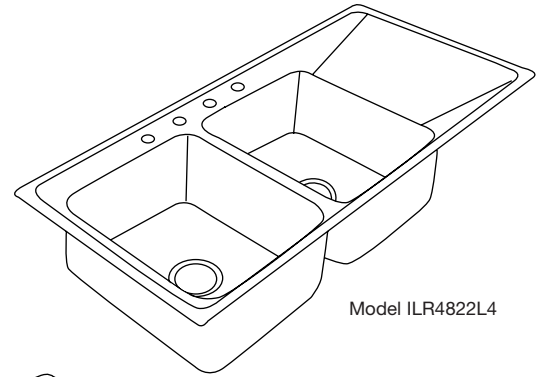

OTHER

Drain Opening: 3-1/2".

Faucet Holes: Available with 1, 2, 3 or 4, 1-1/2" diameter faucet holes, 4" center to center.

Suffix "L" (left) or "R" (right) denotes sink bowls are to left or right of drainboard.

NOTE: Unless otherwise specified, sink is furnished with 4 faucet holes as shown.

OPTIONAL ACCESSORIES

Rinsing Baskets: LKRB1611 and LKERBSS.

Bottom Grid: LKBG1613.

Cutting Boards: CB1713 and CBT1713.

These sinks comply with ANSI Standard A112.19.3M.

These sinks are listed by the International Association of Plumbing and Mechanical Officials as meeting the requirements of the Uniform Plumbing Code.

Model ILR4822L4

Model ILR4822R4

SINK DIMENSIONS (INCHES)*

Model Number	Overall		Inside Each Bowl			Drain-board Length	Bowl Location	Cutout in Countertop (1 1/2" Radius Corners)		No. of 1 1/2" Dia. Faucet Holes 4" Center	Minimum Cabinet Size	Ship. Wt. Lbs.
	L	W	L	W	D			L	W			
ILR4822L	48	22	13 1/2	16	7 1/2	17 7/8	Left	47 3/8	21 3/8	1, 2, 3 or 4	51	33
ILR4822R	48	22	13 1/2	16	7 1/2	17 7/8	Right	47 3/8	21 3/8	1, 2, 3 or 4	51	33