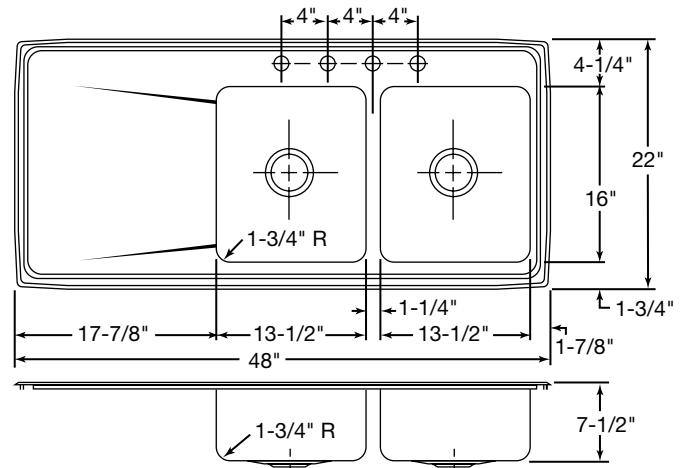

OTHER

Drain Opening: 3-1/2".

Faucet Holes: Available with 1, 2, 3 or 4, 1-1/2" diameter faucet holes, 4" center to center.

Suffix "L" (left) or "R" (right) denotes sink bowls are to left or right of drainboard.

These sinks are listed by the International Association of Plumbing and Mechanical Officials as meeting the requirements of the Uniform Plumbing Code.

Model ILR4822L4

Model ILR4822R4

SINK DIMENSIONS (INCHES)*

Model Number	Overall		Inside Each Bowl			Drain-board Length	Bowl Location	Cutout in Countertop (1 1/2" Radius Corners)		No. of 1 1/2" Dia. Faucet Holes 4" Center	Minimum Cabinet Size	Ship. Wt. Lbs.
	L	W	L	W	D			L	W			
ILR4822L	48	22	13 1/2	16	7 1/2	17 7/8	Left	47 3/8	21 3/8	1, 2, 3 or 4	51	33
ILR4822R	48	22	13 1/2	16	7 1/2	17 7/8	Right	47 3/8	21 3/8	1, 2, 3 or 4	51	33

*Length is left to right. Width is front to back.

ILR4822L4 Illustrated

ILR4822R4 Illustrated

ALL DIMENSIONS IN INCHES, TO CONVERT TO MILLIMETERS MULTIPLY BY 25.4.

In keeping with our policy of continuing product improvement, Elkay reserves the right to change product specifications without notice.