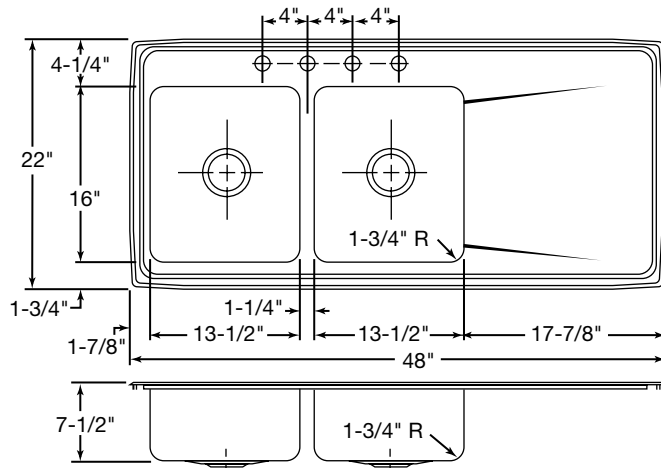

OTHER

Drain Opening: 3-1/2".

Faucet Holes: Available with 1, 2, 3 or 4, 1-1/2" diameter faucet holes, 4" center to center.

Suffix "L" (left) or "R" (right) denotes sink bowls are to left or right of drainboard.

These sinks are listed by the International Association of Plumbing and Mechanical Officials as meeting the requirements of the Uniform Plumbing Code.

Model ILR4822L4

Model ILR4822R4

SINK DIMENSIONS (INCHES)*

Model Number	Overall		Inside Each Bowl			Drain-board Length	Bowl Location	Cutout in Countertop (1 1/2" Radius Corners)		No. of 1 1/2" Dia. Faucet Holes 4" Center	Minimum Cabinet Size	Ship. Wt. Lbs.
	L	W	L	W	D			L	W			
ILR4822L	48	22	13 1/2	16	7 1/2	17 7/8	Left	47 3/8	21 3/8	1, 2, 3 or 4	51	33
ILR4822R	48	22	13 1/2	16	7 1/2	17 7/8	Right	47 3/8	21 3/8	1, 2, 3 or 4	51	33

*Length is left to right. Width is front to back.

ILR4822L4 Illustrated

ILR4822R4 Illustrated

ALL DIMENSIONS IN INCHES, TO CONVERT TO MILLIMETERS MULTIPLY BY 25.4.

In keeping with our policy of continuing product improvement, Elkay reserves the right to change product specifications without notice.