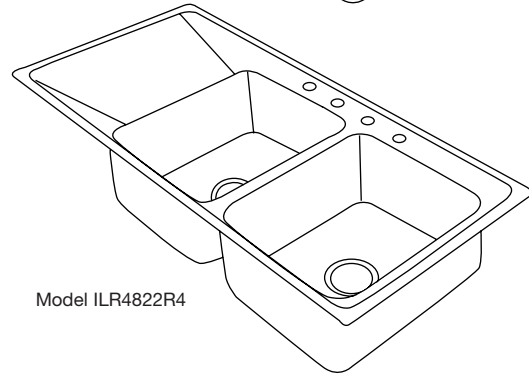

OTHER

Drain Opening: 3-1/2".

Faucet Holes: Available with 1, 2, 3 or 4, 1-1/2" diameter faucet holes, 4" center to center.

Suffix "L" (left) or "R" (right) denotes sink bowls are to left or right of drainboard.

NOTE: Unless otherwise specified, sink is furnished with 4 faucet holes as shown.

OPTIONAL ACCESSORIES

Rinsing Baskets: LKRB1611 and LKERBSS.

Bottom Grid: LKBG1613.

Cutting Boards: CB1713 and CBT1713.

These sinks comply with ANSI Standard A112.19.3M.

These sinks are listed by the International Association of Plumbing and Mechanical Officials as meeting the requirements of the Uniform Plumbing Code.

Model ILR4822L4

Model ILR4822R4

SINK DIMENSIONS (INCHES)*

*Length is left to right. Width is front to back.

ILR4822L4 Illustrated

ILR4822R4 Illustrated

ALL DIMENSIONS IN INCHES, TO CONVERT TO MILLIMETERS MULTIPLY BY 25.4.

In keeping with our policy of continuing product improvement, Elkay reserves the right to change product specifications without notice.