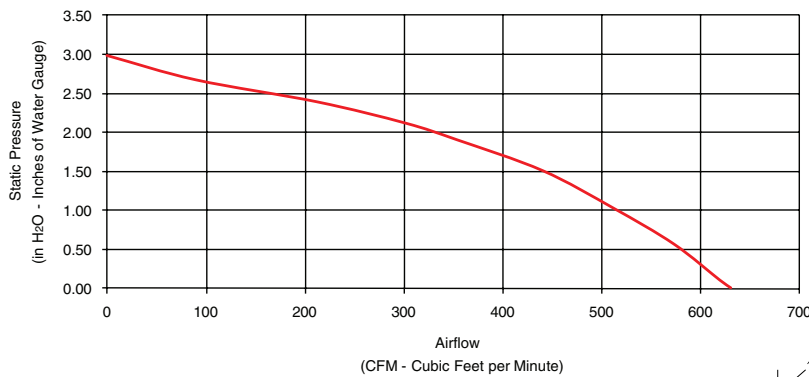

SIZE	BLACK GLASS	GREY GLASS	WHITE GLASS	WITHOUT GLASS	REPLACEMENT GREASE FILTERS
36-in. Wide	ICB3I36SBB	ICB3I36SBS	ICB3I36SBW	ICB3I36SBN	62053

PERFORMANCE							
Damper/Duct Connector	Volts	Hz	Amps	Sones		CFM	
				Low	High	Low	High
8-in. Round (Included)	120	60	3.3	1.2*	9.5	230*	600‡

\* Manufacturer's rating - not certified by HVI.

‡ If needed, ask a recommended installer to limit discharge to 300 CFM.

FEATURES	
Finish	430 Stainless Steel
Cooktop Lighting	2 LED Modules - 120V, 5.5W
Grease Filters	Hybrid Baffle, Stainless Steel with Aluminum Mesh - Dishwasher Safe
OPTIONAL ACCESSORIES	
10' Flue Extension	AEICB3SB
Remote Control	ACR3
Decorative Glass Panels	Refer to Price List for options
MOUNTING HEIGHT	
30-in. to 36-in. from cooktop to bottom of hood	
LIMITED WARRANTY	
5-year (See installation manual for full warranty text.)	
FOR INDOOR USE ONLY	