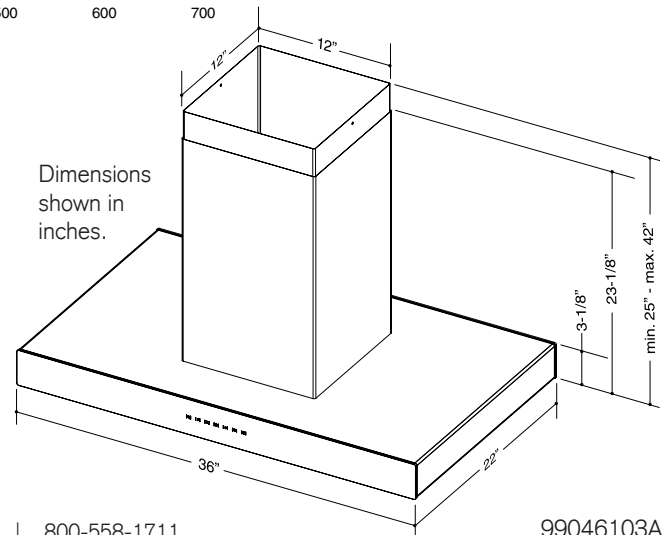

SIZE	BLACK GLASS	GREY GLASS	WHITE GLASS	WITHOUT GLASS	REPLACEMENT GREASE FILTERS
36-in. Wide	ICB3I36SBB	ICB3I36SBS	ICB3I36SBW	ICB3I36SBN	62053

PERFORMANCE							
Damper/Duct Connector	Volts	Hz	Amps	Sones		CFM	
				Low	High	Low	High
8-in. Round (Included)	120	60	3.3	1.2*	9.5	230*	600‡

\* Manufacturer's rating - not certified by HVI.

‡ If needed, ask a recommended installer to limit discharge to 300 CFM.

FEATURES	
Finish	430 Stainless Steel
Cooktop Lighting	2 LED Modules - 120V, 5.5W
Grease Filters	Hybrid Baffle, Stainless Steel with Aluminum Mesh - Dishwasher Safe
OPTIONAL ACCESSORIES	
10' Flue Extension	AEICB3SB
Remote Control	ACR3
Decorative Glass Panels	Refer to Price List for options
MOUNTING HEIGHT	
30-in. to 36-in. from cooktop to bottom of hood	
LIMITED WARRANTY	
5-year (See installation manual for full warranty text.)	
FOR INDOOR USE ONLY	