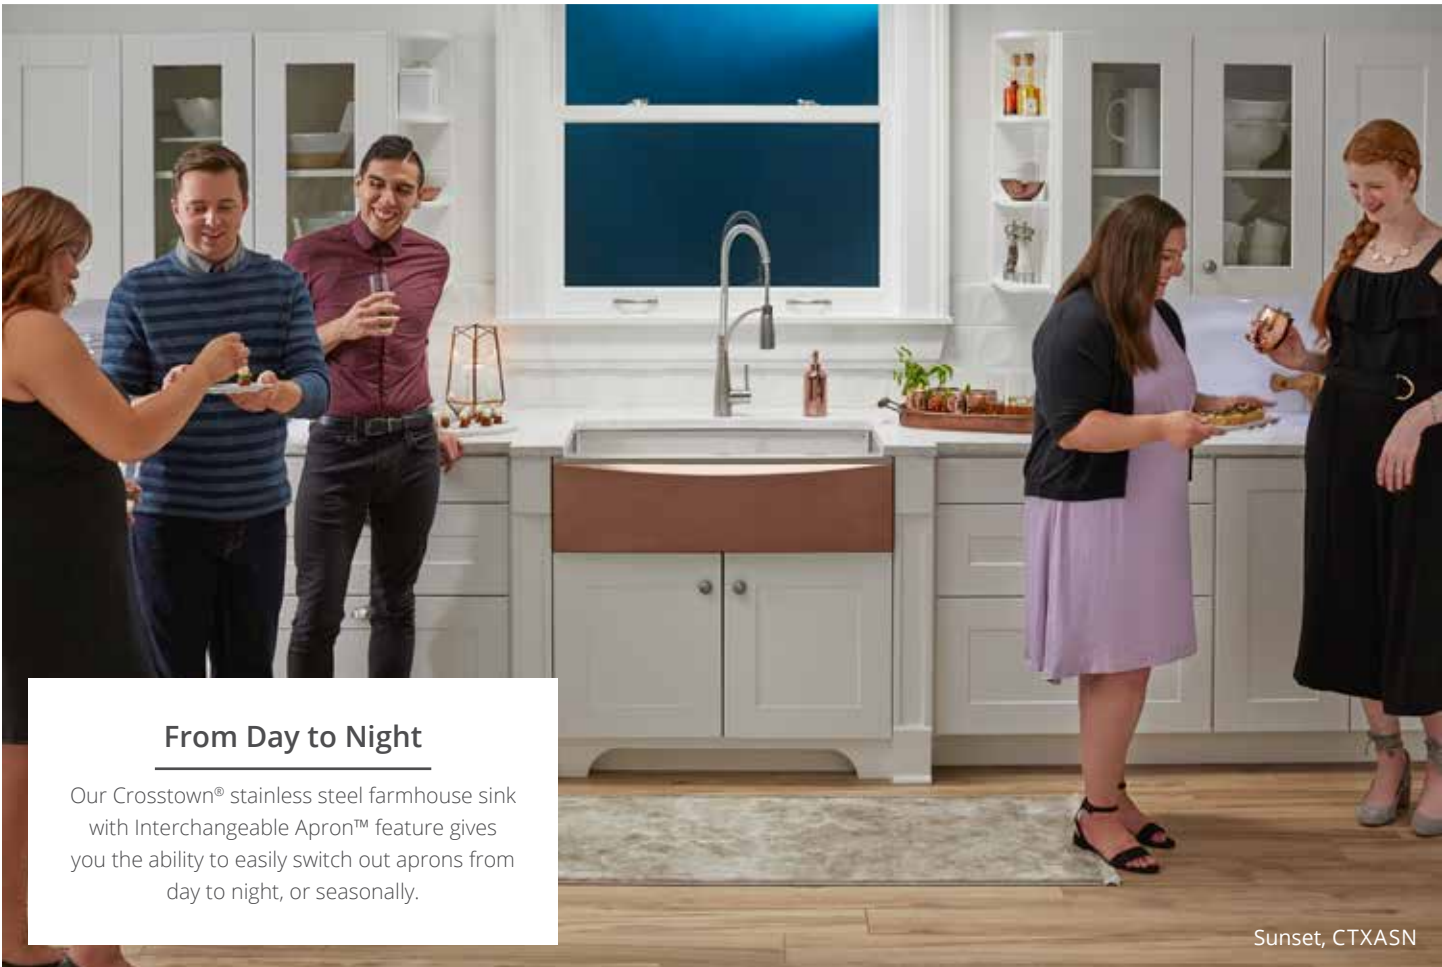

ELKAY

Transform
Your Kitchen
in Minutes ...

Crosstown® Farmhouse Sink
with Interchangeable Apron™

Your Kitchen Evolves

New color, new material, new day. Now, there's a sink that lets you have the best of both worlds – the durability and good looks of classic stainless steel plays with fashion-forward colors and materials.

Sapphire, CTXASP

From Day to Night

Our Crosstown® stainless steel farmhouse sink with Interchangeable Apron™ feature gives you the ability to easily switch out aprons from day to night, or seasonally.

Sunset, CTXASN

Sapphire radiates regality in vivid blue.

Passionate **Scarlet** leaves a lasting impression.

Sunset captures the beauty of Mother Nature's work.

Fireclay

Stainless Steel

DIY Every Day

Perfect for home décor enthusiasts, this innovative sink with Interchangeable Apron is an industry first. Homeowners can alter the look and feel of their kitchens without the time investment, expense or stress involved with a full kitchen renovation.