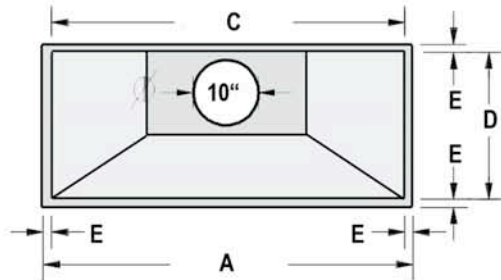

### Wall Mount Specifications in inches

Model #	A	B	C	D	E	F	G	H	I
UIBTF34	34	22 1/2	32 1/2	21	3/4	20	12	14	3
UIBTF40	40	22 1/2	38 1/2	21	3/4	20	12	14	3
UIBTF46	46	22 1/2	44 1/2	21	3/4	32	12	14	3
UIBTF52	52	22 1/2	50 1/2	21	3/4	38	12	14	3
UIBTF58	58	22 1/2	56 1/2	21	3/4	44	12	14	3