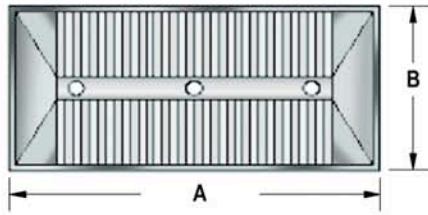

PRESTIGE®

HIGH CAPACITY VENTILATION INSERTS

Wall Mount Specifications in inches

Model #	A	B	C	D	E	F	G	H	I
UIBTF34	34	22 1/2	32 1/2	21	3/4	20	12	14	3
UIBTF40	40	22 1/2	38 1/2	21	3/4	20	12	14	3
UIBTF46	46	22 1/2	44 1/2	21	3/4	32	12	14	3
UIBTF52	52	22 1/2	50 1/2	21	3/4	38	12	14	3
UIBTF58	58	22 1/2	56 1/2	21	3/4	44	12	14	3

Wall Mount Cutout Dimensions in inches

Model #	X	Y
UIBTF34	32 3/4	21 1/4
UIBTF40	38 3/4	21 1/4
UIBTF46	44 3/4	21 1/4
UIBTF52	50 3/4	21 1/4
UIBTF58	56 3/4	21 1/4

Island/Ceiling Mount Specifications in inches

Model #	A	B	C	D	E	F	G	H	I
CMUIBTF34	34	22 1/2	32 1/2	21	3/4	20	12	14	3
CMUIBTF40	40	22 1/2	38 1/2	21	3/4	20	12	14	3
CMUIBTF46	46	22 1/2	44 1/2	21	3/4	32	12	14	3
CMUIBTF52	52	22 1/2	50 1/2	21	3/4	38	12	14	3
CMUIBTF58	58	22 1/2	56 1/2	21	3/4	44	12	14	3

Wall Mount Cutout Dimensions in inches

Model #	X	Y
CMUIBTF34	32 3/4	21 1/4
CMUIBTF40	38 3/4	21 1/4
CMUIBTF46	44 3/4	21 1/4
CMUIBTF52	50 3/4	21 1/4
CMUIBTF58	56 3/4	21 1/4

Specifications subject to change without notice based on product improvements.
For installation, use and care, and wiring information please visit www.prestige-america.com