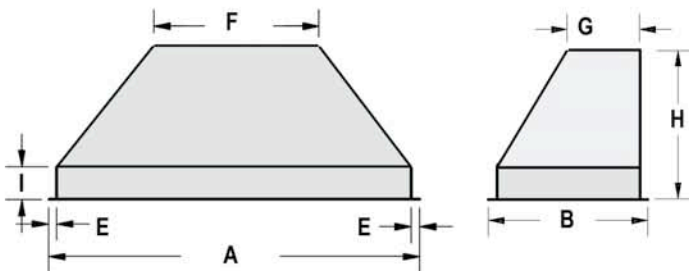

### Wall Mount Specifications in inches

Model #	A	B	C	D	E	F	G	H	I
UIBTF34	34	22 1/2	32 1/2	21	3/4	20	12	14	3
UIBTF40	40	22 1/2	38 1/2	21	3/4	20	12	14	3
UIBTF46	46	22 1/2	44 1/2	21	3/4	32	12	14	3
UIBTF52	52	22 1/2	50 1/2	21	3/4	38	12	14	3
UIBTF58	58	22 1/2	56 1/2	21	3/4	44	12	14	3