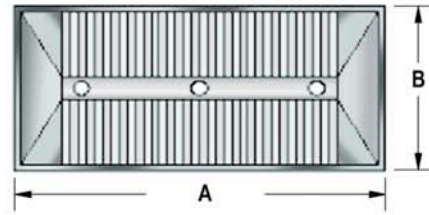

PRESTIGE®

HIGH CAPACITY VENTILATION INSERTS

Wall Mount Specifications in inches

Model #	A	B	C	D	E	F	G	H	I
UIBTF34	34	22 1/2	32 1/2	21	3/4	20	12	14	3
UIBTF40	40	22 1/2	38 1/2	21	3/4	20	12	14	3
UIBTF46	46	22 1/2	44 1/2	21	3/4	32	12	14	3
UIBTF52	52	22 1/2	50 1/2	21	3/4	38	12	14	3
UIBTF58	58	22 1/2	56 1/2	21	3/4	44	12	14	3

Wall Mount Cutout Dimensions in inches

Model #	X	Y
UIBTF34	32 3/4	21 1/4
UIBTF40	38 3/4	21 1/4
UIBTF46	44 3/4	21 1/4
UIBTF52	50 3/4	21 1/4
UIBTF58	56 3/4	21 1/4

Island/Ceiling Mount Specifications in inches

Model #	A	B	C	D	E	F	G	H	I
CMUIBTF34	34	22 1/2	32 1/2	21	3/4	20	12	14	3
CMUIBTF40	40	22 1/2	38 1/2	21	3/4	20	12	14	3
CMUIBTF46	46	22 1/2	44 1/2	21	3/4	32	12	14	3
CMUIBTF52	52	22 1/2	50 1/2	21	3/4	38	12	14	3
CMUIBTF58	58	22 1/2	56 1/2	21	3/4	44	12	14	3

Wall Mount Cutout Dimensions in inches

Model #	X	Y
CMUIBTF34	32 3/4	21 1/4
CMUIBTF40	38 3/4	21 1/4
CMUIBTF46	44 3/4	21 1/4
CMUIBTF52	50 3/4	21 1/4
CMUIBTF58	56 3/4	21 1/4

Specifications subject to change without notice based on product improvements.
For installation, use and care, and wiring information please visit www.prestige-america.com