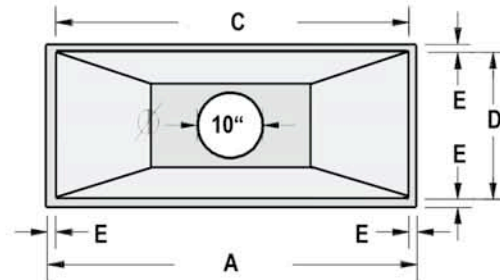

PRESTIGE®

HIGH CAPACITY VENTILATION INSERTS

Wall Mount Specifications in inches

Model #	A	B	C	D	E	F	G	H	I
UIBTF34	34	22 1/2	32 1/2	21	3/4	20	12	14	3
UIBTF40	40	22 1/2	38 1/2	21	3/4	20	12	14	3
UIBTF46	46	22 1/2	44 1/2	21	3/4	32	12	14	3
UIBTF52	52	22 1/2	50 1/2	21	3/4	38	12	14	3
UIBTF58	58	22 1/2	56 1/2	21	3/4	44	12	14	3

Wall Mount Cutout Dimensions in inches

Model #	X	Y
UIBTF34	32 3/4	21 1/4
UIBTF40	38 3/4	21 1/4
UIBTF46	44 3/4	21 1/4
UIBTF52	50 3/4	21 1/4
UIBTF58	56 3/4	21 1/4

Island/Ceiling Mount Specifications in inches

Model #	A	B	C	D	E	F	G	H	I
CMUIBTF34	34	22 1/2	32 1/2	21	3/4	20	12	14	3
CMUIBTF40	40	22 1/2	38 1/2	21	3/4	20	12	14	3
CMUIBTF46	46	22 1/2	44 1/2	21	3/4	32	12	14	3
CMUIBTF52	52	22 1/2	50 1/2	21	3/4	38	12	14	3
CMUIBTF58	58	22 1/2	56 1/2	21	3/4	44	12	14	3

Wall Mount Cutout Dimensions in inches

Model #	X	Y
CMUIBTF34	32 3/4	21 1/4
CMUIBTF40	38 3/4	21 1/4
CMUIBTF46	44 3/4	21 1/4
CMUIBTF52	50 3/4	21 1/4
CMUIBTF58	56 3/4	21 1/4

Specifications subject to change without notice based on product improvements.
For installation, use and care, and wiring information please visit www.prestige-america.com