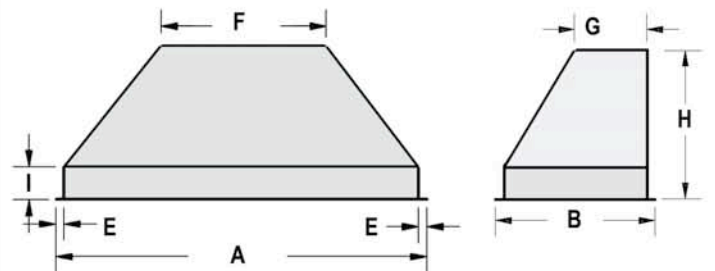

### Wall Mount Specifications in inches

Model #	A	B	C	D	E	F	G	H	I
UIBTF34	34	22 1/2	32 1/2	21	3/4	20	12	14	3
UIBTF40	40	22 1/2	38 1/2	21	3/4	20	12	14	3
UIBTF46	46	22 1/2	44 1/2	21	3/4	32	12	14	3
UIBTF52	52	22 1/2	50 1/2	21	3/4	38	12	14	3
UIBTF58	58	22 1/2	56 1/2	21	3/4	44	12	14	3