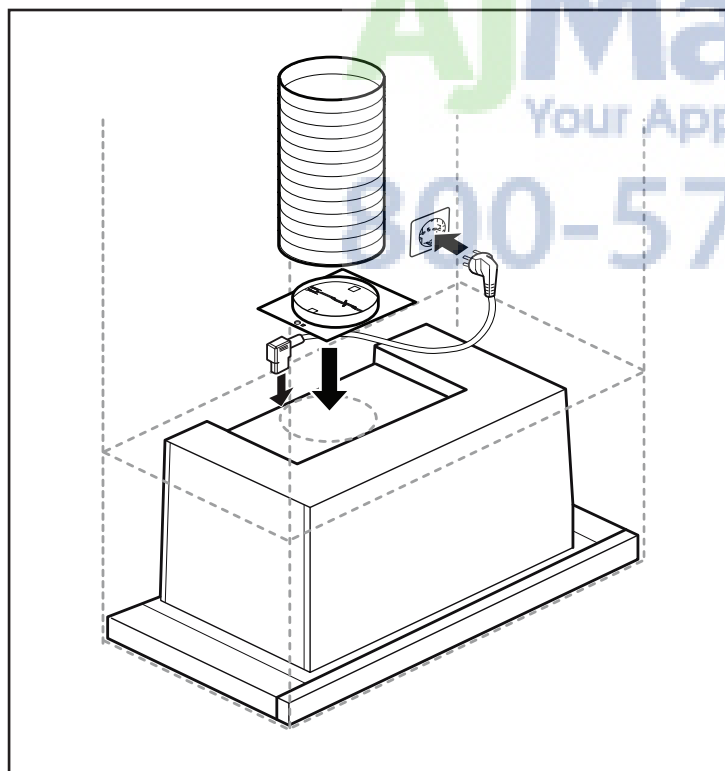

Notes: All height, width and depth dimensions are shown in inches. Please refer to installation instructions prior to making cutout. BSH reserves the absolute and unrestricted right to change product materials and specifications, at any time, without notice. Consult the product's installation instructions for final dimensional data and other details. Applicable product warranty can be found in accompanying product literature or you may contact your account manager for further details.

24" Pull-Out Hood

Benchmark™ Series - Stainless Steel HUI54451UC

Installation Details

For help and assistance with Bosch accessories please visit: www.bosch-eshop.com/eshop/bosch/us or call 1-800-944-2904 Mon-Fri 5am to 6pm PST Sat 6am to 3pm PST