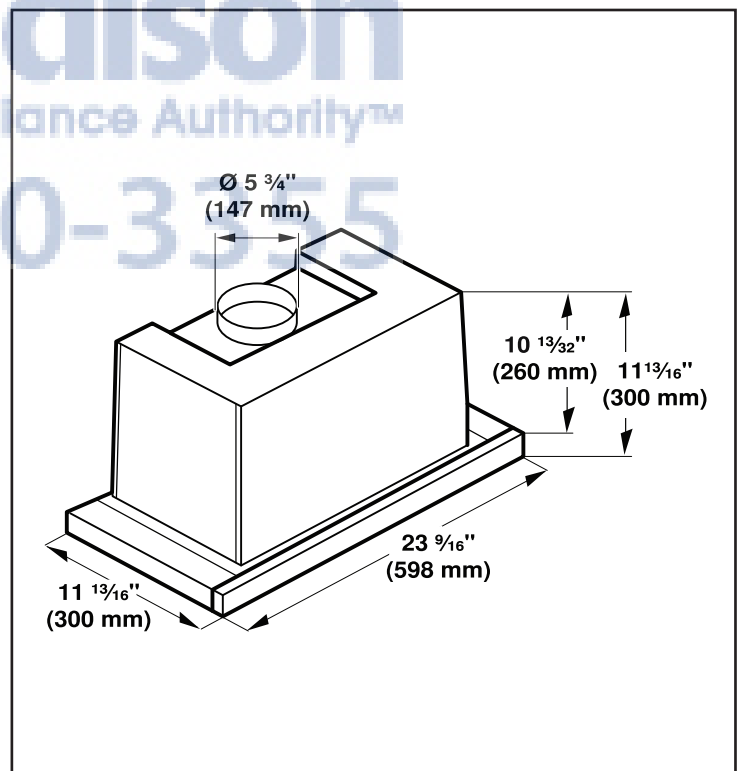

24" Pull-Out Hood

Benchmark™ Series - Stainless Steel HUI54451UC

Installation Details

For help and assistance with Bosch accessories please visit: www.bosch-eshop.com/eshop/bosch/us or call 1-800-944-2904 Mon-Fri 5am to 6pm PST Sat 6am to 3pm PST

Notes: All height, width and depth dimensions are shown in inches. Please refer to installation instructions prior to making cutout. BSH reserves the absolute and unrestricted right to change product materials and specifications, at any time, without notice. Consult the product's installation instructions for final dimensional data and other details. Applicable product warranty can be found in accompanying product literature or you may contact your account manager for further details.

Warranties: Bosch warrants that the Product is free from defects in materials and workmanship for a period of three hundred and sixty-five (365) days from the date of purchase. The foregoing timeline begins to run upon the date of purchase, and shall not be stalled, tolled, extended, or suspended, for any reason whatsoever. This Product is also warranted to be free from cosmetic defects in material and workmanship (such as scratches of stainless steel, paint/porcelain blemishes, chip, dents, or other damage to the finish of the Product, for a period of thirty (30) days from the date of purchase or closing date for new construction. This cosmetic warranty excludes slight color variations due to inherent differences in painted and porcelain parts, as well as differences caused by kitchen lighting, product location, or other similar factors. This cosmetic warranty specifically excludes any display, floor, "As Is", or "B" stock appliances.

For more information on our entire line of products, go to www.bosch-home.com/us or call 1-800-944-2904

© BSH Home Appliances Corporation. All rights reserved. Bosch is a registered trademark of Robert Bosch GmbH.