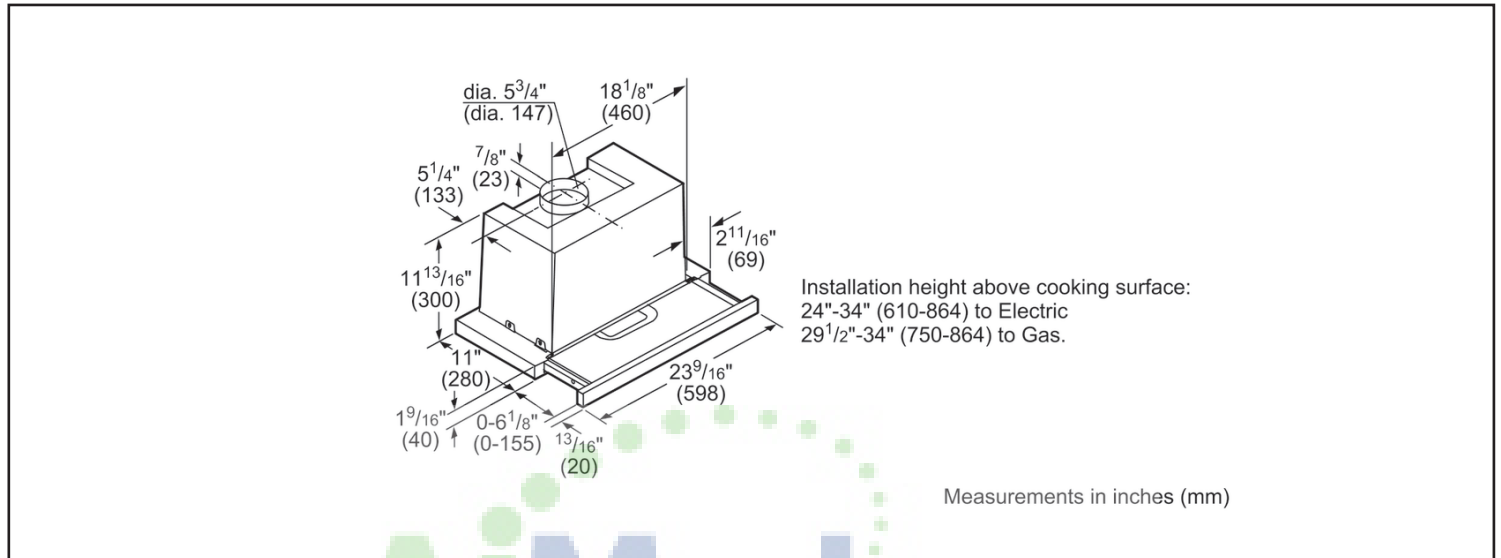

24" Pull-Out Hood

Benchmark™ Series - Stainless Steel HUI54451UC

Installation Details

For help and assistance with Bosch accessories please visit: www.bosch-eshop.com/eshop/bosch/us or call 1-800-944-2904 Mon-Fri 5am to 6pm PST Sat 6am to 3pm PST

Notes: All height, width and depth dimensions are shown in inches. Please refer to installation instructions prior to making cutout. BSH reserves the absolute and unrestricted right to change product materials and specifications, at any time, without notice. Consult the product's installation instructions for final dimensional data and other details. Applicable product warranty can be found in accompanying product literature or you may contact your account manager for further details.

Warranties: Bosch warrants that the Product is free from defects in materials and workmanship for a period of three hundred and sixty-five (365) days from the date of purchase. The foregoing timeline begins to run upon the date of purchase, and shall not be stalled, tolled, extended, or suspended, for any reason whatsoever. This Product is also warranted to be free from cosmetic defects in material and workmanship (such as scratches of stainless steel, paint/porcelain blemishes, chip, dents, or other damage to the finish of the Product, for a period of thirty (30) days from the date of purchase or closing date for new construction. This cosmetic warranty excludes slight color variations due to inherent differences in painted and porcelain parts, as well as differences caused by kitchen lighting, product location, or other similar factors. This cosmetic warranty specifically excludes any display, floor, "As Is", or "B" stock appliances.

For more information on our entire line of products, go to www.bosch-home.com/us or call 1-800-944-2904

© BSH Home Appliances Corporation. All rights reserved. Bosch is a registered trademark of Robert Bosch GmbH.