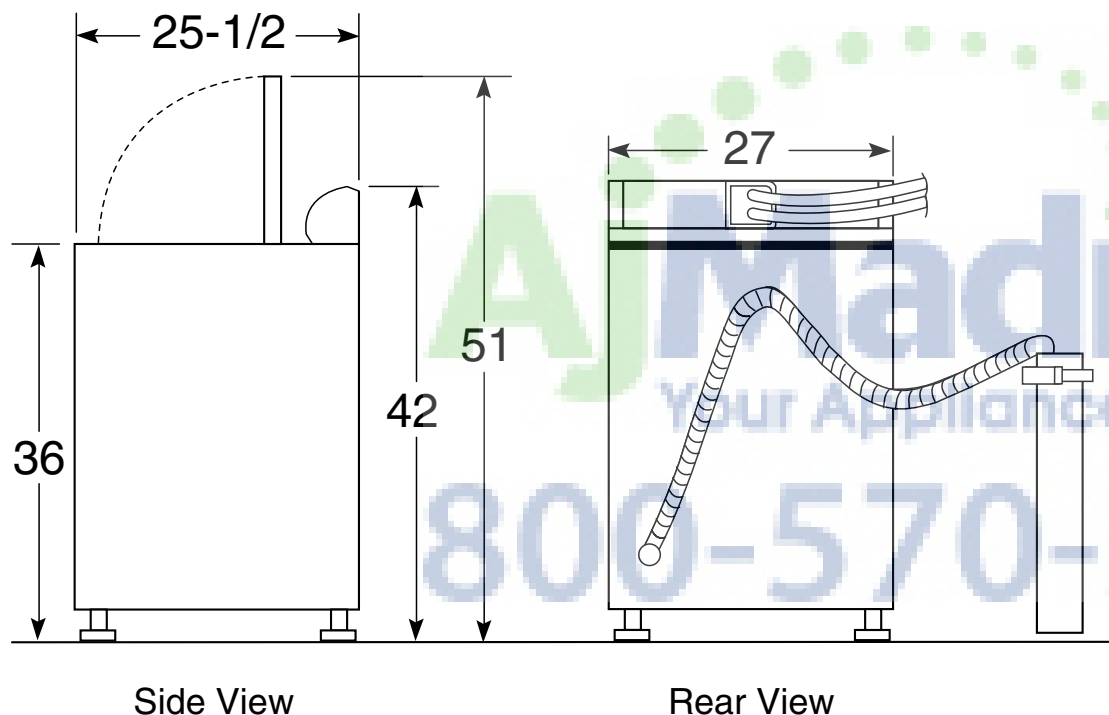

## HTWP1200D– Hotpoint® 3.5 DOE cu. ft. capacity ExtrAction™ ribbed basket

### Washer Dimensions (in inches)

**Circuit Requirements:** An individual, properly-grounded branch circuit, with a three-prong grounding-type receptacle, protected by a 15 or 20 amp circuit breaker or a time-delay fuse, is required.

**Electrical Rating:** 115V, 60Hz, 10 Amps

**Installation Information:** Before installing, consult installation instructions packed with product for current dimensional data.

**Washer Note:** Washer wall outlet must be located within 36" of service cord entry. Wall outlet must not be located behind dryer.

## HTWP1200D— Hotpoint® 3.5 DOE cu. ft. capacity ExtrAction™ ribbed basket