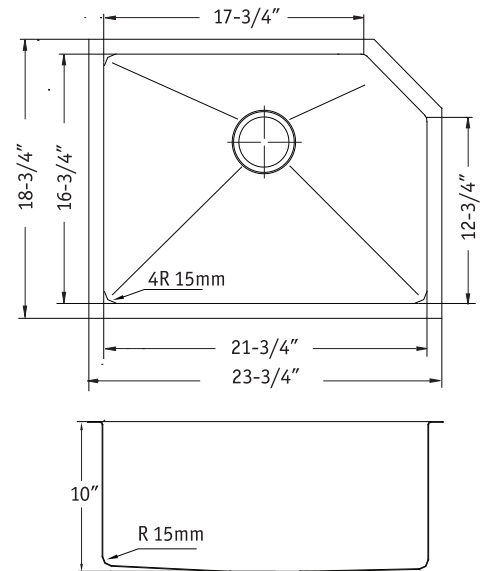

HOMESTEAD SERIES

Handcrafted Undermount Offset Single Bowl

Model **HSR-2015** as shown

HSL-2015 offset left

HSR-2015

FEATURES

- Premium grade T-304 stainless steel
- 10" depth • 18 gauge • Handcrafted
- StoneGuard™ undercoating over Super-Silencer pad
- 15 mm radius ledge and bottom
- Brushed satin, rear-set drain • 3-1/2" drain opening
- Fits 30" sink base
- Supplied with cutout template, fasteners and instructions
- Complies with ASME A112.19.3-2000, UPC®
- Lifetime Limited Warranty

ASME A112.19.3-2000

OPTIONAL ACCESSORIES

Bottom Grid: BG-3810R/BG-3810L

Strainer: 190-9180

OVERALL DIMENSIONS	EACH BOWL	CUTOUT SIZE	PACKAGING*	WEIGHT*
23-3/4" x 18-3/4"	21-3/4" x 16-3/4"	See Template	1/16 pcs.	10/200 lbs.