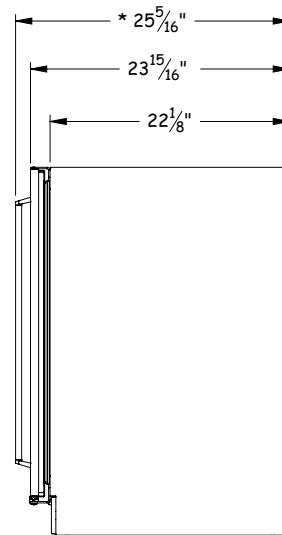

48" refrigerator with beer dispenser features:

- Refrigerator zone features two (2) full-extension pullout shelves
- Refrigeration system keeps beer at precise serving temperature
- Complete, self-contained beer system
- Portable drainer, no plumbing required
- Available with one, two or three taps to accommodate up to three different types of beer
- Will hold (1) 1/2 barrel + (1) 1/4 barrel or (1), (2) or (3) 1/6 pony kegs
- Beer Dispenser and refrigerator temperatures 33 – 39 degrees F

Indoor Models	Refrigerator/Beer Dispenser
HP48RT-B	48" refrigerator/beer dispenser – built-in
HP48RT-S	48" refrigerator/beer dispenser – freestanding
Outdoor Models	Refrigerator/Beer Dispenser
HP48RT-O	48" refrigerator/beer dispenser – outdoor

Overall Width: 47-7/8", 121.603 cm
Overall Height: 34-5/16", 87.154 cm
Overall Depth: 23-15/16", 60.801 cm
Capacity: 12 cubic ft.
Minimum Height Required: 34-3/8"
Door Swing Clearance: 24-25/32"
Electrical: 115V, 60 Hz., 1 phase AC, 2.3 amps
Plumbing: none required
Shipping Weight: 360 lbs.