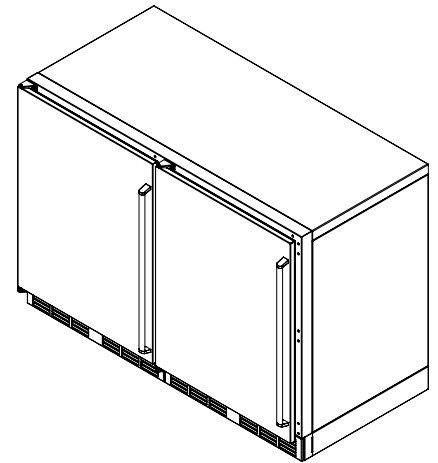

Indoor Models	Refrigerator/Beer Dispenser
HP48RT-B	48" refrigerator/beer dispenser – built-in
HP48RT-S	48" refrigerator/beer dispenser – freestanding
Outdoor Models	Refrigerator/Beer Dispenser
HP48RT-O	48" refrigerator/beer dispenser – outdoor

Job _____
Area _____
Item No. _____
Model No. _____

Refrigerator Door Options
1 – solid stainless door (Left or Right hinge)
2 – solid wood overlay door (Left or Right hinge)
3 – stainless glass door (Left or Right hinge)
4 – wood overlay glass door (Left or Right hinge)
5 – solid stainless steel drawers (Left or Right hinge)
6 – solid wood overlay drawers (Left or Right hinge)
Beer Dispenser Door Options
1 – solid stainless door (Left or Right hinge)
2 – solid wood overlay door (Left or Right hinge)

Overall Width: 47-7/8", 121.603 cm
Overall Height: 34-5/16", 87.154 cm
Overall Depth: 23-15/16", 60.801 cm
Capacity: 12 cubic ft.
Minimum Height Required: 34-3/8"
Door Swing Clearance: 24-25/32"
Electrical: 115V, 60 Hz., 1 phase AC, 2.3 amps
Plumbing: none required
Shipping Weight: 360 lbs.

* - Values may change due to custom pull with a wood overlay door

8300 W. Good Hope Rd. • Milwaukee, WI 53223

1-800-558-5592 • Fax: (414) 353-7069 • www.Perlick.com

Perlick is committed to continuous improvement. Therefore, we reserve the right to change specifications without warning