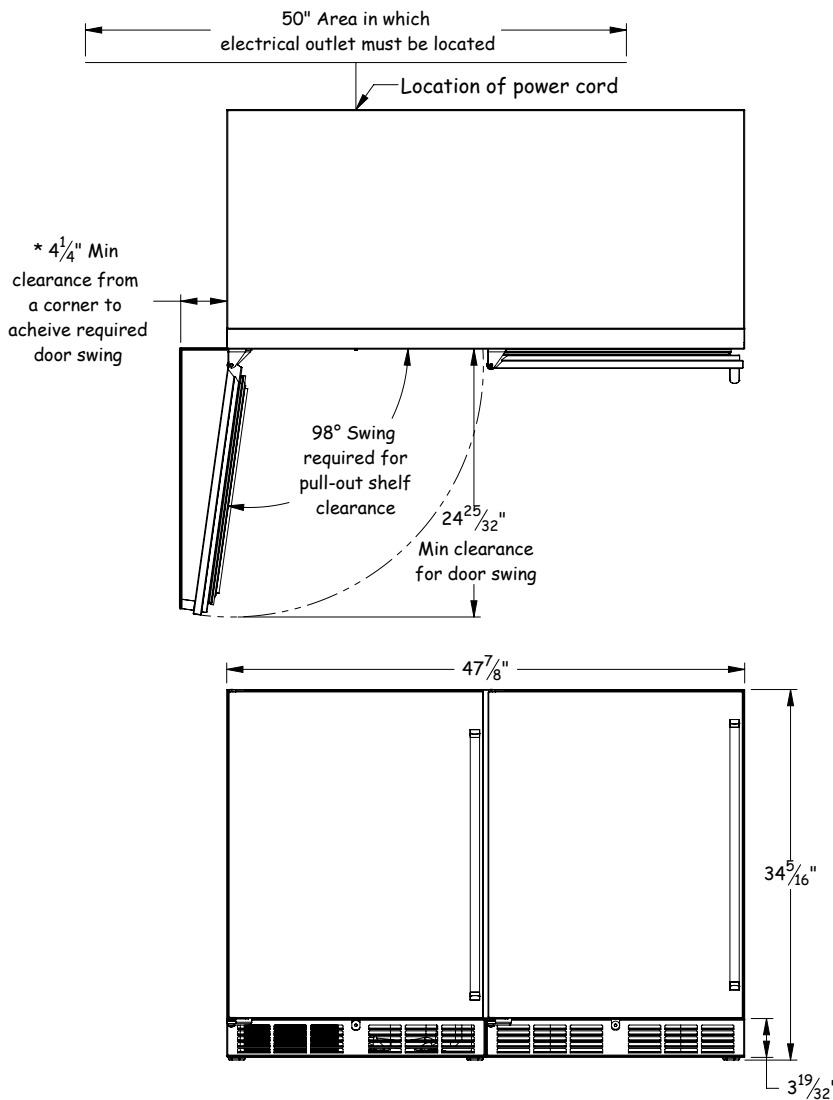

48" refrigerator with beer dispenser features:

- Refrigerator zone features two (2) full-extension pullout shelves
- Refrigeration system keeps beer at precise serving temperature
- Complete, self-contained beer system
- Portable drainer, no plumbing required
- Available with one, two or three taps to accommodate up to three different types of beer
- Will hold (1) 1/2 barrel + (1) 1/4 barrel or (1), (2) or (3) 1/6 pony kegs
- Beer Dispenser and refrigerator temperatures 33 – 39 degrees F

Overall Width: 47-7/8", 121.603 cm
Overall Height: 34-5/16", 87.154 cm
Overall Depth: 23-15/16", 60.801 cm
Capacity: 12 cubic ft.
Minimum Height Required: 34-3/8"
Door Swing Clearance: 24-25/32"
Electrical: 115V, 60 Hz., 1 phase AC, 2.3 amps
Plumbing: none required
Shipping Weight: 360 lbs.