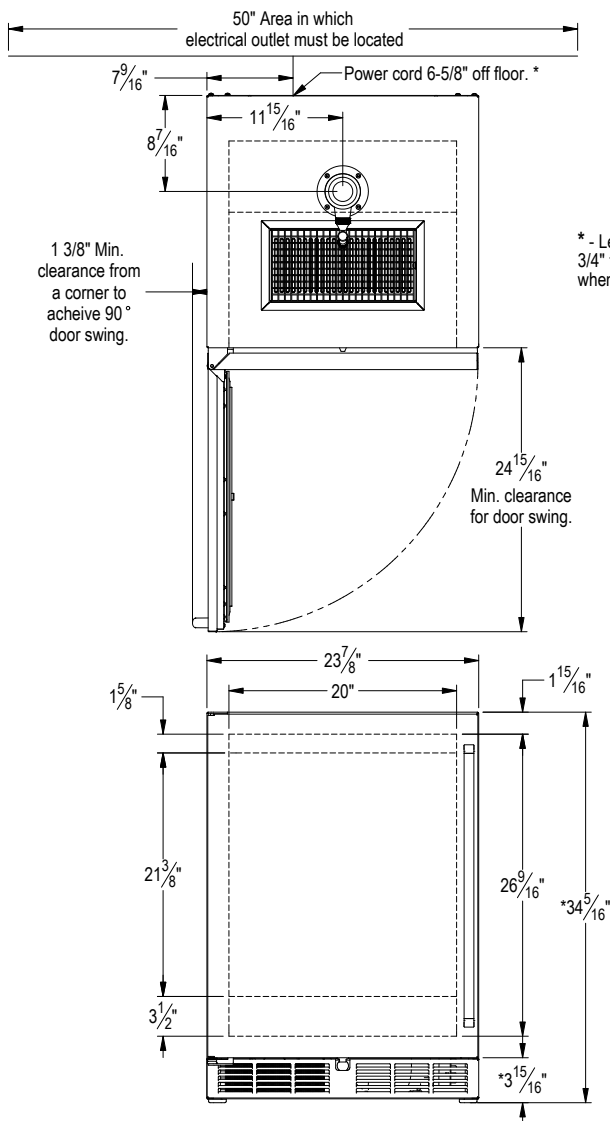

HP24TS-3/TO-3 FEATURES

- Available with solid stainless steel door or solid wood overlay door
- Stores (1) 1/4 barrel or (2) 1/6 barrels
- Complete, self-contained beer system
- Portable drainer; no plumbing required
- 1- or 2-faucet tapping kit
- Low profile coupler for "D" system keg valves included
- Beer Dispenser temperature 33°- 42°F

(1) 1/4 barrel

(2) 1/6 barrel

Form No. HP24T-3
Rev. 10.14.2014

PRODUCT SPECIFICATIONS

Overall Width	23-7/8" (60.64 cm.)
Overall Height	34-1/4" (86.96 cm.)
Overall Depth	24" (60.96 cm.)
Opening Width	24" (60.96 cm.)
Opening Height	34-3/8" (87.31 cm.)
Opening Depth	24" (60.96 cm.)
Refrigerated Volume	5.2 cu. ft.
Door Swing Clearance	25" (63.5 cm.) minimum
Electrical	115V, 60Hz, 1 Phase, 2.3 amps
Plumbing	None Required
Annual Energy Usage	290 kWh/yr
Shipping Weight	222 lbs (100.7 kg.)

INDOOR MODELS

HP24TS-3-1L* Solid stainless steel door, hinge left

HP24TS-3-2L* Solid wood overlay door, hinge left

OUTDOOR MODELS

HP24TO-3-1L* Solid stainless steel door, hinge left

HP24TO-3-2L* Solid wood overlay door, hinge left

Number of faucets (24" models are available with 1 or 2 taps)

* Also available hinge right

* - Leg levelers can add 3/4" to these dimensions when fully extended.

Form No. HP24T-3
Rev. 10.14.2014