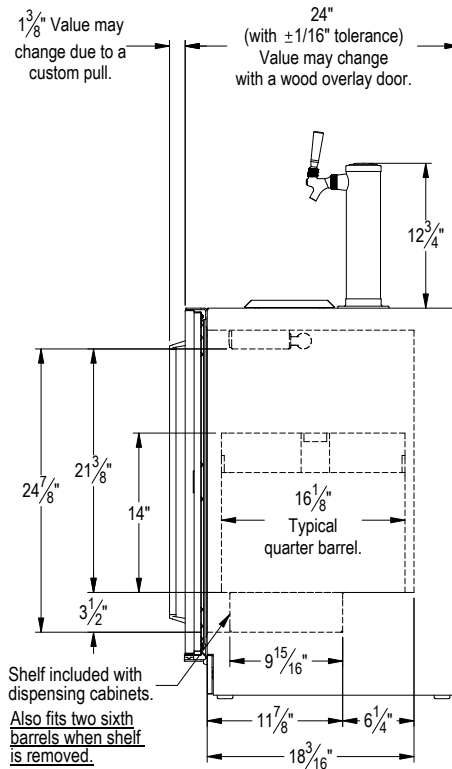

HP24TS-3/TO-3 FEATURES

- Available with solid stainless steel door or solid wood overlay door
- Stores (1) 1/4 barrel or (2) 1/6 barrels
- Complete, self-contained beer system
- Portable drainer; no plumbing required
- 1- or 2-faucet tapping kit
- Low profile coupler for "D" system keg valves included
- Beer Dispenser temperature 33°- 42°F

(1) 1/4 barrel

(2) 1/6 barrel

Form No. HP24T-3
Rev. 10.14.2014

PRODUCT SPECIFICATIONS

Overall Width	23-7/8" (60.64 cm.)
Overall Height	34-1/4" (86.96 cm.)
Overall Depth	24" (60.96 cm.)
Opening Width	24" (60.96 cm.)
Opening Height	34-3/8" (87.31 cm.)
Opening Depth	24" (60.96 cm.)
Refrigerated Volume	5.2 cu. ft.
Door Swing Clearance	25" (63.5 cm.) minimum
Electrical	115V, 60Hz, 1 Phase, 2.3 amps
Plumbing	None Required
Annual Energy Usage	290 kWh/yr
Shipping Weight	222 lbs (100.7 kg.)

INDOOR MODELS

HP24TS-3-1L* Solid stainless steel door, hinge left

HP24TS-3-2L* Solid wood overlay door, hinge left

OUTDOOR MODELS

HP24TO-3-1L* Solid stainless steel door, hinge left

HP24TO-3-2L* Solid wood overlay door, hinge left

Number of faucets (24" models are available with 1 or 2 taps)

* Also available hinge right

* - Leg levelers can add 3/4" to these dimensions when fully extended.

Form No. HP24T-3
Rev. 10.14.2014