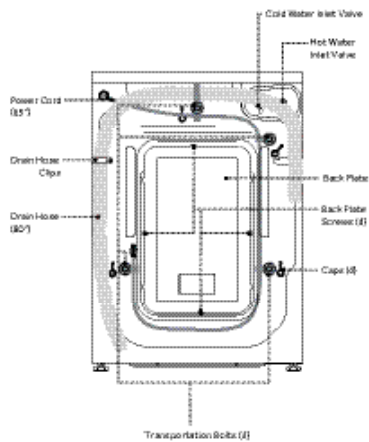

### Unit Specifications

Width	23 7/16"
Depth	22 15/32"
Height	33 9/32"
Weight	148 lbs.
UPC	688507360485 (Silver) 688570360348 (White)

### 120V, 60Hz

Provides a reliable electrical supply

Letter	Overall Dimension	in.
A	Height	33 9/32"
B	Depth	22 15/32"
C	Width	23 7/16"
D	Depth (door open 90°)	34 5/8"

Clearances	
Front	1"
Sides and Rear	1"
Top of Control	1"

Overall Packaging Details	
Packaging	lb./in.
Gross Weight	161 lbs.
Dimensions	<b>W</b> 26 15/32" <b>D</b> 26 15/32" <b>H</b> 36 7/32"
Power Requirements	
Electrical Rating	120V, 60Hz

### Product Technical Illustration