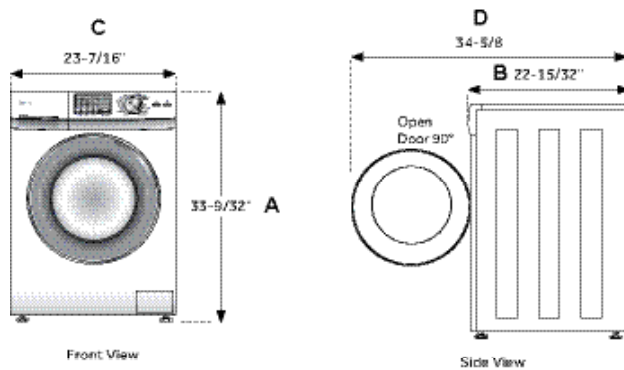

Letter	Overall Dimension	in.
A	Height	33 9/32"
B	Depth	22 15/32"
C	Width	23 7/16"
D	Depth (door open 90°)	34 5/8"

Clearances	
Front	1"
Sides and Rear	1"
Top of Control	1"

Overall Packaging Details	
Packaging	lb./in.
Gross Weight	161 lbs.
Dimensions	W 26 15/32" D 26 15/32" H 36 7/32"
Power Requirements	
Electrical Rating	120V, 60Hz

Product Technical Illustration

General Appliance Information

Please read all installation details and instructions before use.

Contact Us

For questions regarding this product please refer to our website at haier.com or call our customer service center at 877-337-3639.