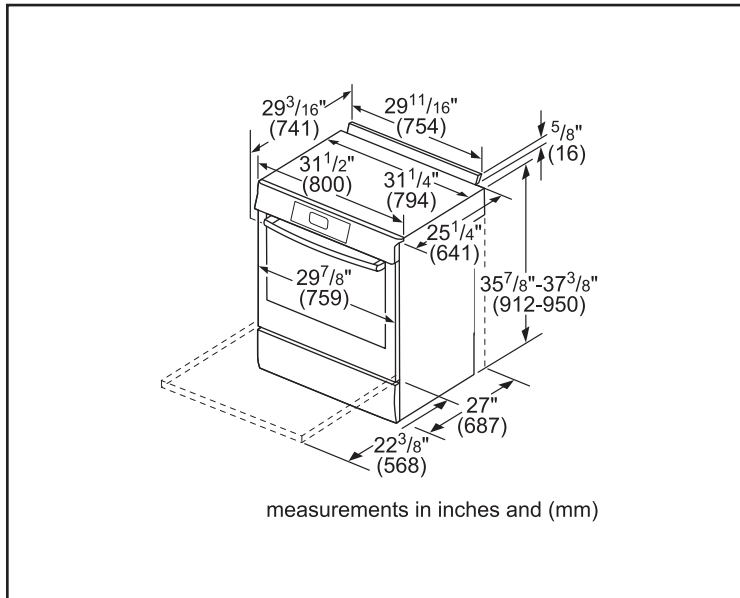

30" Gas Slide-in Range

800 Series – Stainless Steel HG18056UC

Installation Details

Accessories: To purchase Bosch accessories, cleaners & parts please visit www.bosch-home.com/us/store or call 1-800-944-2904 (Mon to Fri 5 am to 6 pm PST, Sat 6 am to 3 pm PST).

Notes: All height, width and depth dimensions are shown in inches. BSH reserves the absolute and unrestricted right to change product materials and specifications, at any time, without notice. Consult the product's installation instructions for final dimensional data and other details prior to making cutout.

Warranties: Please see Use & Care manual or Bosch website for statement of limited warranty.

For more information on our entire line of products, go to www.bosch-home.com/us or call 1-800-944-2904

© BSH Home Appliances Corporation. All rights reserved. Bosch is a registered trademark of Robert Bosch GmbH.