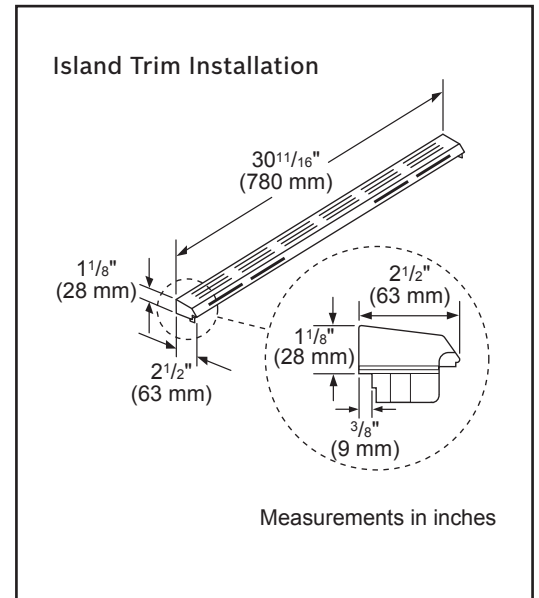

30" Gas Slide-in Range

800 Series – Stainless Steel HG18056UC

Installation Details

Accessories: To purchase Bosch accessories, cleaners & parts please visit www.bosch-home.com/us/store or call 1-800-944-2904 (Mon to Fri 5 am to 6 pm PST, Sat 6 am to 3 pm PST).

Notes: All height, width and depth dimensions are shown in inches. BSH reserves the absolute and unrestricted right to change product materials and specifications, at any time, without notice. Consult the product's installation instructions for final dimensional data and other details prior to making cutout.

Warranties: Please see Use & Care manual or Bosch website for statement of limited warranty.

For more information on our entire line of products, go to www.bosch-home.com/us or call 1-800-944-2904

© BSH Home Appliances Corporation. All rights reserved. Bosch is a registered trademark of Robert Bosch GmbH.