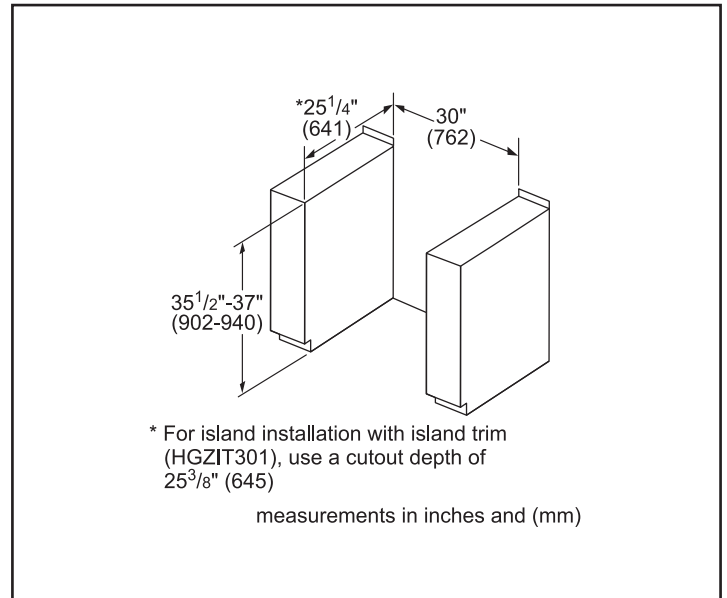

30" Gas Slide-in Range

800 Series – Stainless Steel HG18056UC

Installation Details

Accessories: To purchase Bosch accessories, cleaners & parts please visit www.bosch-home.com/us/store or call 1-800-944-2904 (Mon to Fri 5 am to 6 pm PST, Sat 6 am to 3 pm PST).

Notes: All height, width and depth dimensions are shown in inches. BSH reserves the absolute and unrestricted right to change product materials and specifications, at any time, without notice. Consult the product's installation instructions for final dimensional data and other details prior to making cutout.

Warranties: Please see Use & Care manual or Bosch website for statement of limited warranty.

For more information on our entire line of products, go to www.bosch-home.com/us or call 1-800-944-2904

© BSH Home Appliances Corporation. All rights reserved. Bosch is a registered trademark of Robert Bosch GmbH.