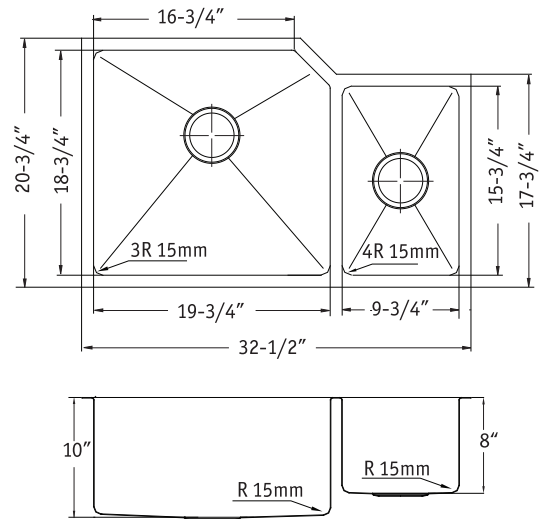

HOMESTEAD SERIES

Handcrafted Undermount Offset Double Bowl

Model HDR-3015 as shown
HDL-3015 small bowl left

HDR-3015

FEATURES

- Premium grade T-304 stainless steel
- 10" & 8" depth • 18 gauge • Handcrafted
- StoneGuard™ undercoating over Super-Silencer pad
- 15 mm radius ledge and bottom
- Brushed satin, rear-set drain • 3-1/2" drain opening
- Fits 36" sink base
- Supplied with cutout template, fasteners and instructions
- Complies with ASME A112.19.3-2000, UPC®
- Lifetime Limited Warranty

ASME A112.19.3-2000

OPTIONAL ACCESSORIES

Bottom Grid: BG-3850R /BG-3850L

Strainer: 190-9180

OVERALL DIMENSIONS	EACH BOWL	CUTOUT SIZE	PACKAGING*	WEIGHT*
32-1/2" x 20-3/4"	19-3/4" x 18-3/4" 9-3/4" x 15-3/4"	See Template	1/16 pcs.	10/200 lbs.