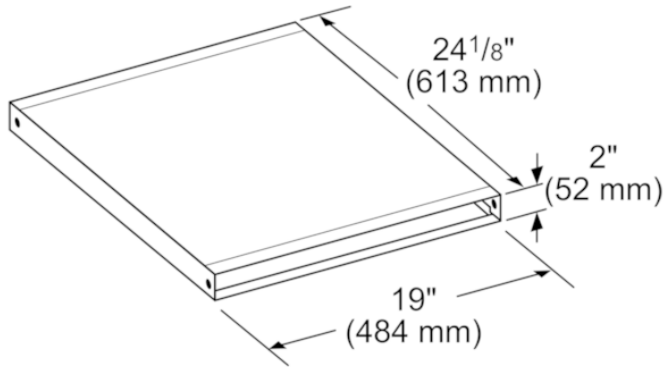

2' Rectangular Duct Downdraft HDD2RECTD

Features and Benefits

Design

- Slim Rectangular Duct That Is 2 ft Long X 1-7/8 in Deep x 19 in Wide
- Can Be Attached to HDDSTRAN8 Or HDDSTRAN6 Transitions
- Durable Galvanized Steel Construction

Notes: All height, width and depth dimensions are shown in inches. *Please refer to installation instructions prior to making cutout. BSH reserves the absolute and unrestricted right to change product materials and specifications, at any time, without notice. Consult the product's installation instructions for final dimensional data and other details. Applicable product warranty can be found in a accompanying product literature or you may contact your account manager for further details.

Litho Date: 04/2019

2' Rectangular Duct Downdraft HDD2RECTD

measurements in inches (mm)

Features

Product Description	
Product group	Accessory
Brand	Bosch
Product name / series name	
SKU	HDD2RECTD
Internal article number	00000000000777684
EAN code	4242002910802
Product packaging dimensions (HxWxD) (in)	
Net weight (lbs)	7
Gross weight (lbs)	8
Quantity per packing unit	
Standard number of units per pallet	30
UPC code	825225920786
Name of product image	MCSA02477480_i3925_1851140_CVDUCT2_def