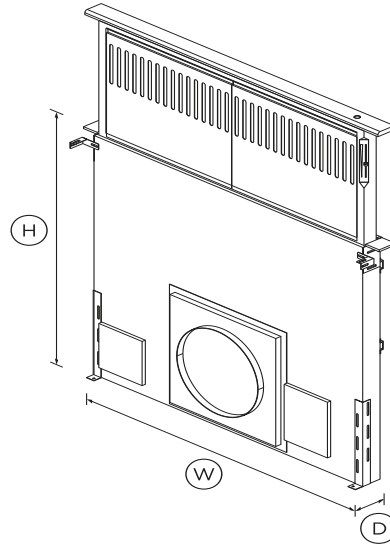

# Downdraft Range Hood, 36", Telescopic

Series 7 | Professional

Stainless Steel

Perfectly hidden away behind your cooktop, this 36" downdraft range hood can be raised while cooking, for efficient extraction.

## DIMENSIONS

Height	28 1/4 - 42 1/4"
Width	36"
Depth	2 1/8"

### Product dimensions

Depth	2 1/8"
Height	28 1/4 - 42 1/4"
Width	36"