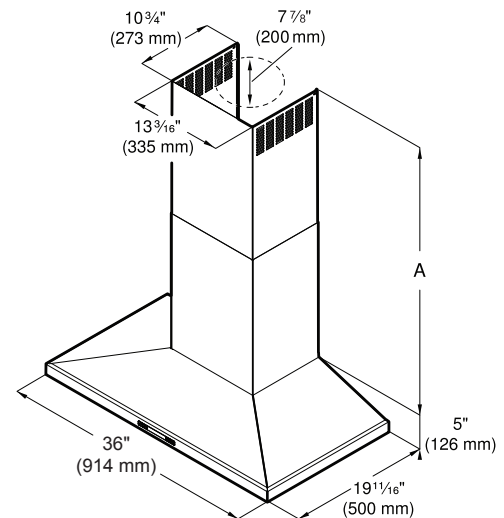

Notes: All height, width and depth dimensions are shown in inches. BSH reserves the absolute and unrestricted right to change product materials and specifications, at any time, without notice. Consult the product's installation instructions for final dimensional data and other details prior to making cutout.

36" Pyramid Canopy Chimney Hood

800 Series – Black Stainless Steel HCP86641UC

BOSCH
Invented for life

Installation Details

- A Lower flue duct
- B Upper flue duct

- A Ducted operation:
 Min. / Max. $24\frac{9}{16}$ " (624 mm) / $38\frac{7}{8}$ " (985 mm)
 Recirculation mode:
 Min. / Max. $28\frac{1}{4}$ " (716 mm) / $42\frac{9}{16}$ " (1081 mm)