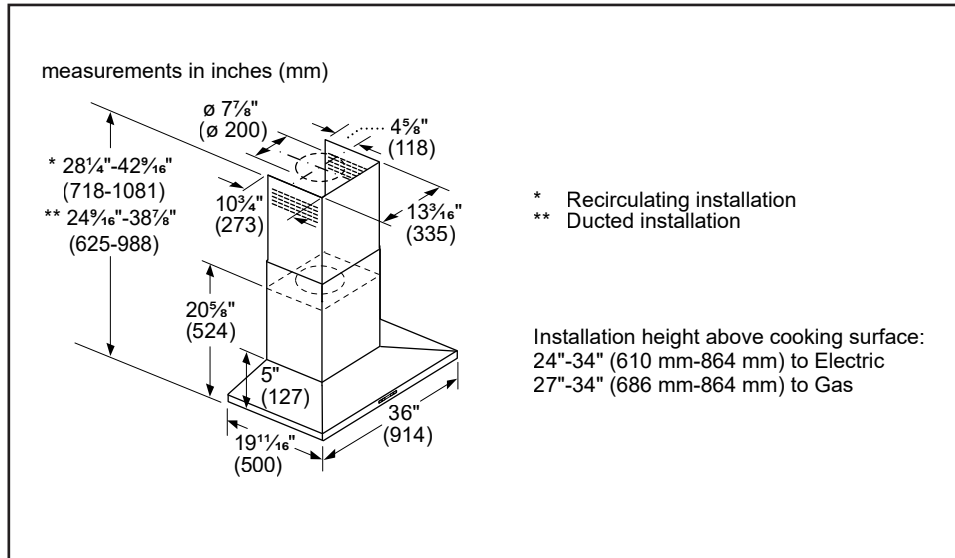

Notes: All height, width and depth dimensions are shown in inches. BSH reserves the absolute and unrestricted right to change product materials and specifications, at any time, without notice. Consult the product's installation instructions for final dimensional data and other details prior to making cutout.

36" Pyramid Canopy Chimney Hood

800 Series – Black Stainless Steel HCP86641UC

BOSCH
Invented for life

Installation Details

- A Lower flue duct
- B Upper flue duct

- A Ducted operation:
 Min. / Max. $24\frac{9}{16}$ " (624 mm) / $38\frac{7}{8}$ " (985 mm)
 Recirculation mode:
 Min. / Max. $28\frac{1}{4}$ " (716 mm) / $42\frac{9}{16}$ " (1081 mm)