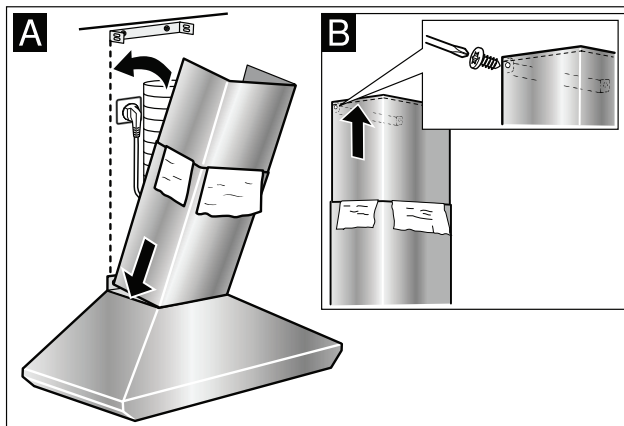

Notes: All height, width and depth dimensions are shown in inches. BSH reserves the absolute and unrestricted right to change product materials and specifications, at any time, without notice. Consult the product's installation instructions for final dimensional data and other details prior to making cutout.

36" Pyramid Canopy Chimney Hood

800 Series – Black Stainless Steel HCP86641UC

BOSCH
Invented for life

Installation Details

- A Lower flue duct
- B Upper flue duct

- A Ducted operation:
 Min. / Max. $24\frac{9}{16}$ " (624 mm) / $38\frac{7}{8}$ " (985 mm)
 Recirculation mode:
 Min. / Max. $28\frac{1}{4}$ " (716 mm) / $42\frac{9}{16}$ " (1081 mm)