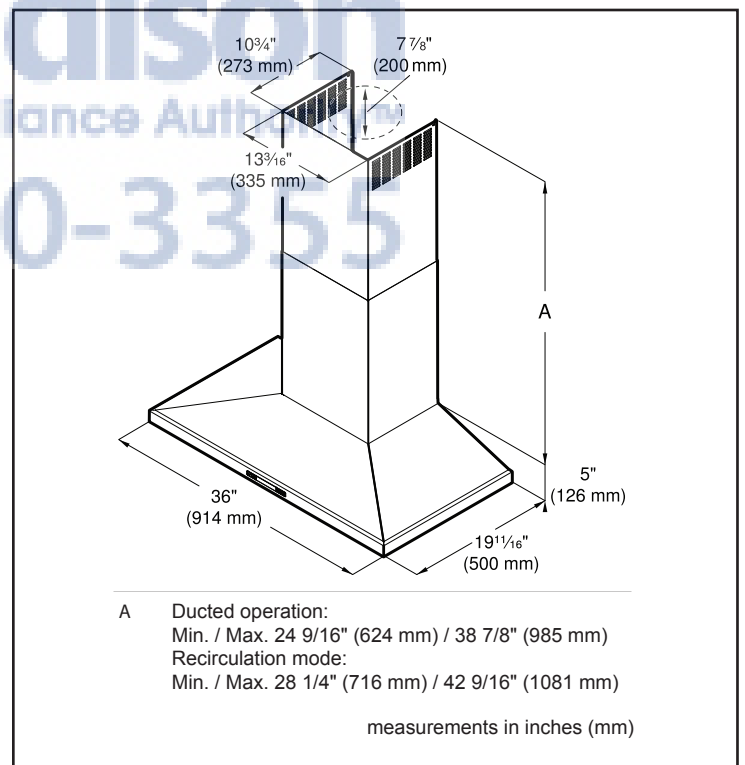

36" Pyramid Canopy Chimney Hood

300 Series - Stainless Steel HCP36651UC

Installation Details

For help and assistance with Bosch accessories please visit: www.bosch-eshop.com/eshop/bosch/us or call 1-800-944-2904 Mon-Fri 5am to 6pm PST Sat 6am to 3pm PST

Notes: All height, width and depth dimensions are shown in inches. Please refer to installation instructions prior to making cutout. BSH reserves the absolute and unrestricted right to change product materials and specifications, at any time, without notice. Consult the product's installation instructions for final dimensional data and other details. Applicable product warranty can be found in accompanying product literature or you may contact your account manager for further details.

Warranties: Bosch warrants that the Product is free from defects in materials and workmanship for a period of three hundred and sixty-five (365) days from the date of purchase. The foregoing timeline begins to run upon the date of purchase, and shall not be stalled, tolled, extended, or suspended, for any reason whatsoever. This Product is also warranted to be free from cosmetic defects in material and workmanship (such as scratches of stainless steel, paint/porcelain blemishes, chip, dents, or other damage to the finish of the Product, for a period of thirty (30) days from the date of purchase or closing date for new construction. This cosmetic warranty excludes slight color variations due to inherent differences in painted and porcelain parts, as well as differences caused by kitchen lighting, product location, or other similar factors. This cosmetic warranty specifically excludes any display, floor, "As Is", or "B" stock appliances.

For more information on our entire line of products, go to www.bosch-home.com/us or call 1-800-944-2904

© BSH Home Appliances Corporation. All rights reserved. Bosch is a registered trademark of Robert Bosch GmbH.