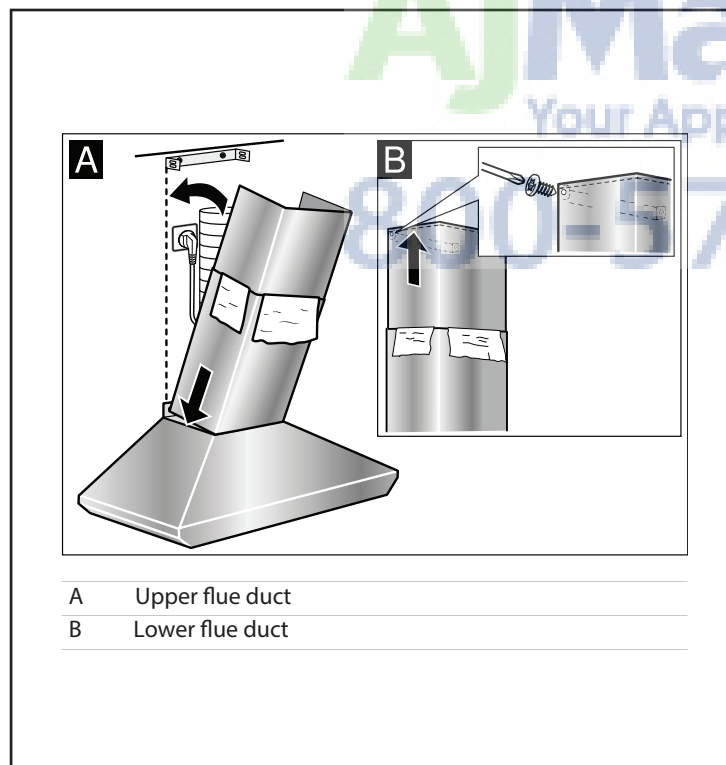

36" Pyramid Canopy Chimney Hood

300 Series - Stainless Steel HCP36651UC

Installation Details

For help and assistance with Bosch accessories please visit: www.bosch-eshop.com/eshop/bosch/us or call 1-800-944-2904 Mon-Fri 5am to 6pm PST Sat 6am to 3pm PST

Notes: All height, width and depth dimensions are shown in inches. Please refer to installation instructions prior to making cutout. BSH reserves the absolute and unrestricted right to change product materials and specifications, at any time, without notice. Consult the product's installation instructions for final dimensional data and other details. Applicable product warranty can be found in accompanying product literature or you may contact your account manager for further details.

Warranties: Bosch warrants that the Product is free from defects in materials and workmanship for a period of three hundred and sixty-five (365) days from the date of purchase. The foregoing timeline begins to run upon the date of purchase, and shall not be stalled, tolled, extended, or suspended, for any reason whatsoever. This Product is also warranted to be free from cosmetic defects in material and workmanship (such as scratches of stainless steel, paint/porcelain blemishes, chip, dents, or other damage to the finish of the Product, for a period of thirty (30) days from the date of purchase or closing date for new construction. This cosmetic warranty excludes slight color variations due to inherent differences in painted and porcelain parts, as well as differences caused by kitchen lighting, product location, or other similar factors. This cosmetic warranty specifically excludes any display, floor, "As Is", or "B" stock appliances.

For more information on our entire line of products, go to www.bosch-home.com/us or call 1-800-944-2904

© BSH Home Appliances Corporation. All rights reserved. Bosch is a registered trademark of Robert Bosch GmbH.