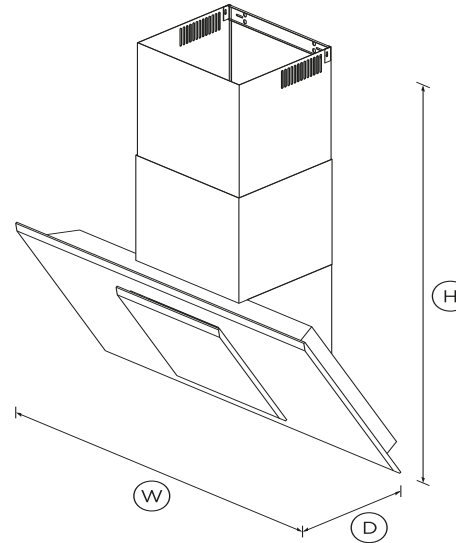

Wall Range Hood, 30", Pyramid Chimney

Series 7 | Contemporary

Stainless Steel

The wall chimney range hood has a contemporary styling, extracting steam, grease and cooking odors quietly and efficiently.

- With four fan speeds, select the perfect extraction rate for your cooking
- Edge-to-edge extraction for increased performance
- Powerful 600CFM maximum airflow

DIMENSIONS

Height	25 13/16 - 43 1/16"
Width	29 3/4"
Depth	19 11/16"

FEATURES & BENEFITS

Quiet and effective

Odors can linger in the kitchen well after cooking is finished. This vent hood offers four fan speeds for powerful extraction to ensure steam and smells are quickly removed.

Performance

- Extraction type **Surface**
- Fan speeds **4**
- Filter type **Mesh**

Power requirements

Supply voltage **120V**

Product dimensions

Depth	19 11/16"
Height	25 13/16 - 43 1/16"
Width	29 3/4"

Product information