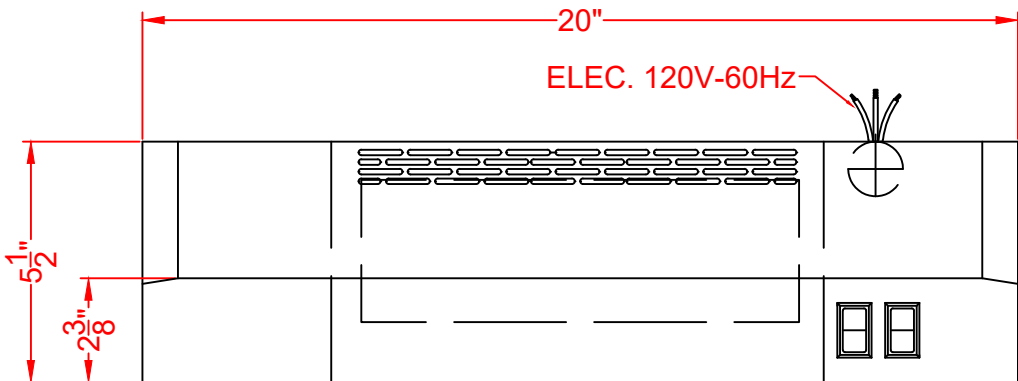

TOP VIEW

FRONT VIEW

HC20 Series
Range Hood
06/15/23

SUMMIT
 FELIX STORCH, INC.
www.summitappliance.com
 718-393-3900