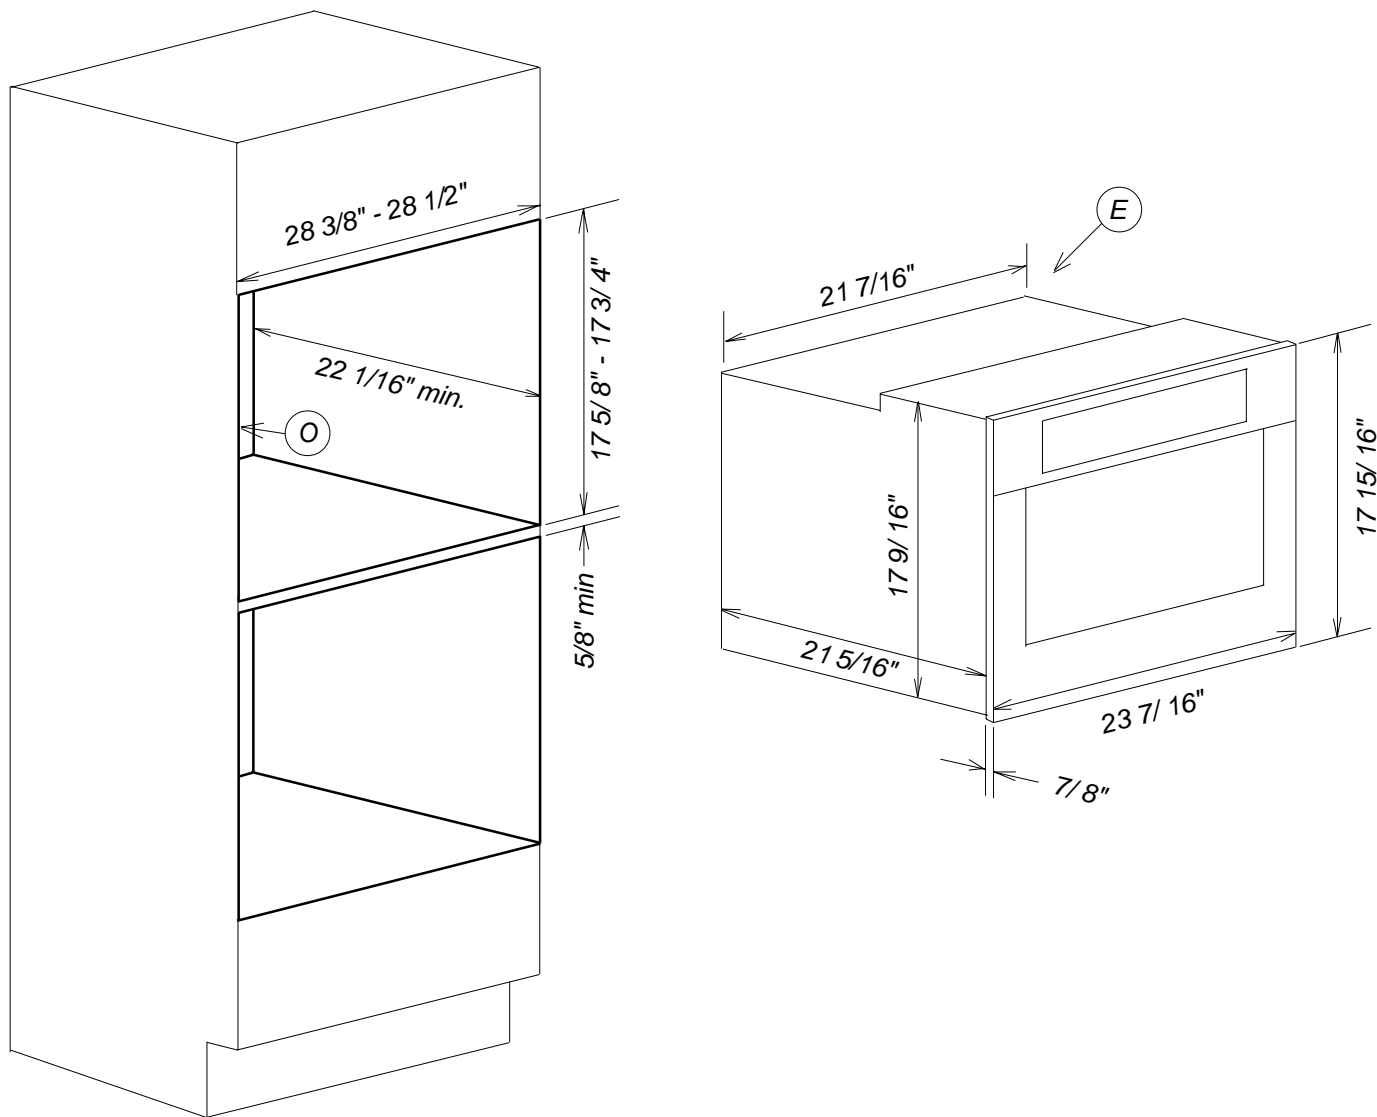

Product and Cut-out Dimensions Combination Microwave Oven

H4082BM with EBA5476 Trim Kit

Location Codes
E - 5 foot electrical main with plug connects upper rear right side
O - 208 - 240 Volt - 20 Amp 4 wire connection with NEMA 14-30R. Location must be accessible
Notes
• All installations must be done in accordance with local codes.

NOTE: Drawing is not to scale.
SPECIFICATION SHEETS 150709