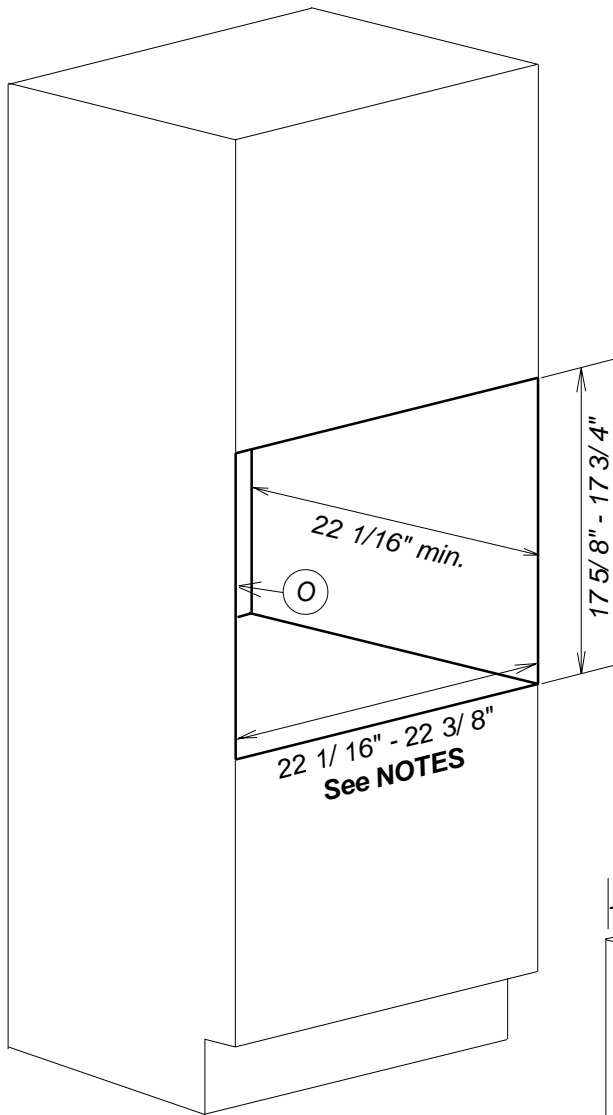

# Product and Cut-out Dimensions Combination Microwave Oven

## H4082BM

Location Codes	
E	5 foot electrical main with plug connects upper rear right side
O	208 - 240 Volt - 20 Amp 4 wire connection with NEMA 14-30R. Location must be accessible
Notes	
<ul style="list-style-type: none"> <li>Width with optional EBA Trim Kits: EBA5470 26" - 26 1/4" EBA5476 28 3/8" - 28 1/2"</li> <li>All installations must be done in accordance with local codes.</li> </ul>	

NOTE: Drawing is not to scale.  
SPECIFICATION SHEETS 150709

### Location Codes

- E - 5 foot electrical main with plug connects upper rear right side
- O - 208 - 240 Volt - 20 Amp 4 wire connection with NEMA 14-30R. Location must be accessible