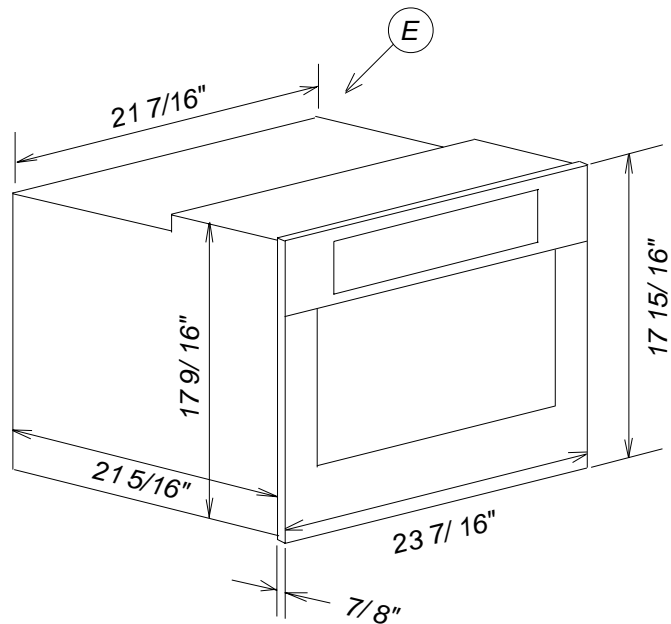

# Product and Cut-out Dimensions Combination Microwave Oven

## H4082BM

Location Codes	
E	5 foot electrical main with plug connects upper rear right side
O	208 - 240 Volt - 20 Amp 4 wire connection with NEMA 14-30R. Location must be accessible
Notes	
<ul style="list-style-type: none"> <li>Width with optional EBA Trim Kits: EBA5470 26" - 26 1/4" EBA5476 28 3/8" - 28 1/2"</li> <li>All installations must be done in accordance with local codes.</li> </ul>	

NOTE: Drawing is not to scale.  
SPECIFICATION SHEETS 150709

### Location Codes

- E - 5 foot electrical main with plug connects upper rear right side
- O - 208 - 240 Volt - 20 Amp 4 wire connection with NEMA 14-30R. Location must be accessible