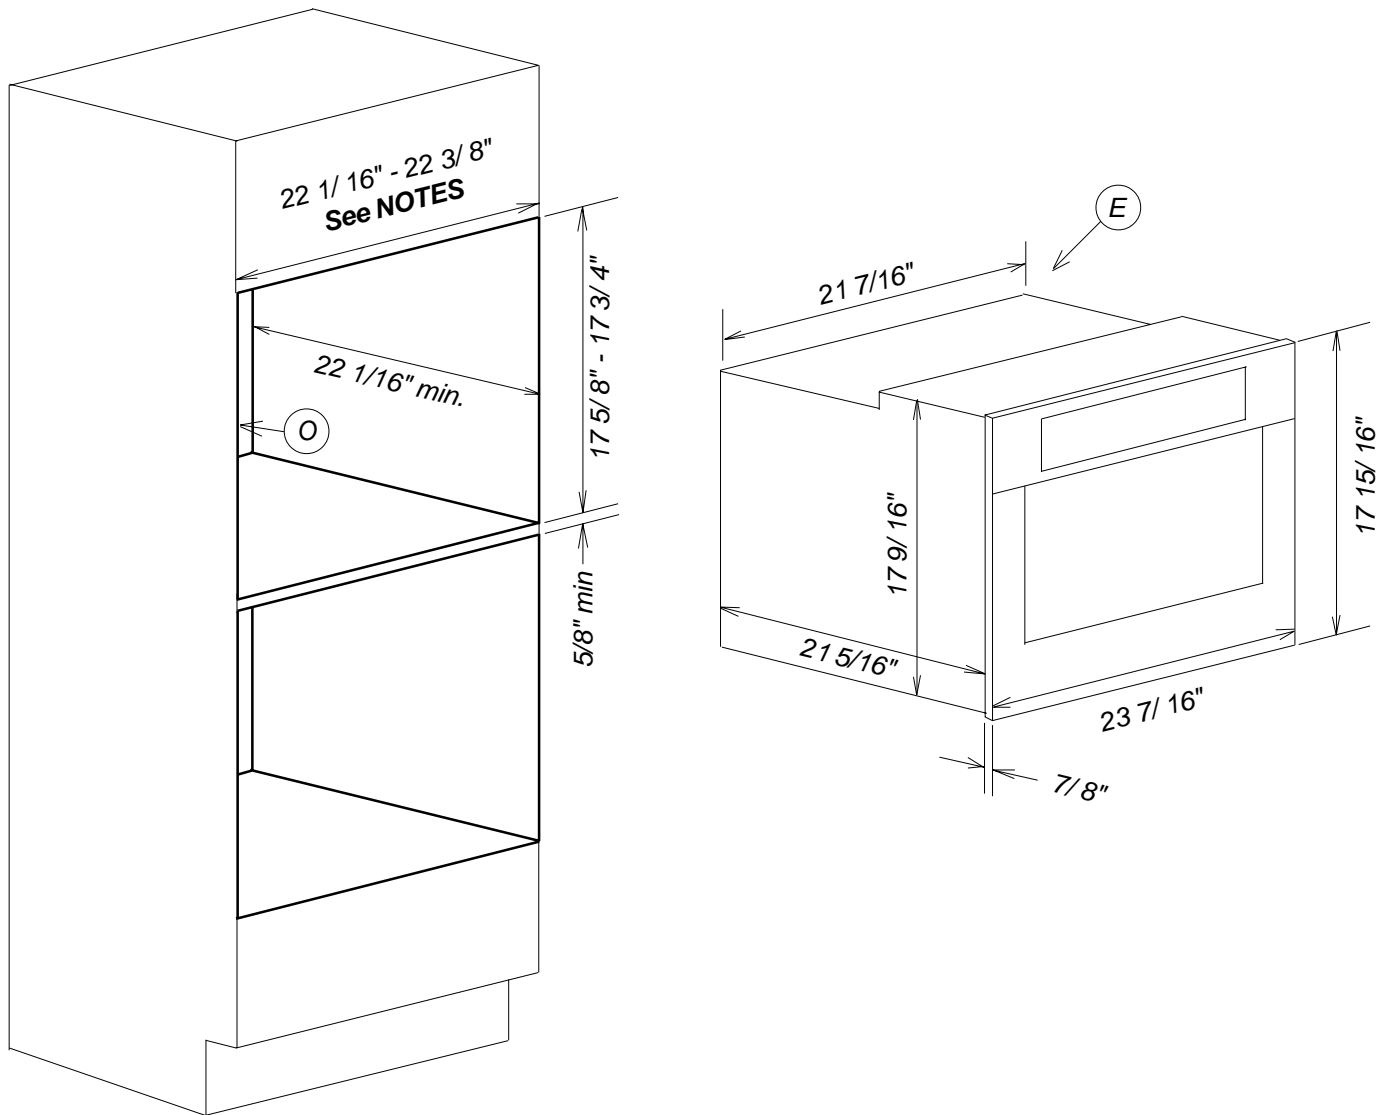

## H4082BM

Location Codes	
E	5 foot electrical main with plug connects upper rear right side
O	208 - 240 Volt - 20 Amp 4 wire connection with NEMA 14-30R. Location must be accessible
Notes	
<ul style="list-style-type: none"> <li>Width with optional EBA Trim Kits: EBA5470 26" - 26 1/4" EBA5476 28 3/8" - 28 1/2"</li> <li>All installations must be done in accordance with local codes.</li> </ul>	

NOTE: Drawing is not to scale.  
SPECIFICATION SHEETS 150709

# Product and Cut-out Dimensions Combination Microwave Oven

### Location Codes

- E - 5 foot electrical main with plug connects upper rear right side
- O - 208 - 240 Volt - 20 Amp 4 wire connection with NEMA 14-30R. Location must be accessible