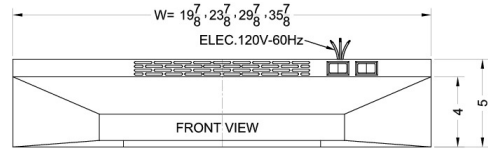

H1730W

5" x 30" x 18" (H x W x D)

30 inch wide ductless range hood in white finish

Highlights:

Designed for ductless (recirculating) operation

30" wide range hood to match 30" ranges

Features include two-speed fan, switchable light, and combination aluminum-charcoal filter

Product Features:

Ductless range hood	Use for recirculating operation
30 inch width	Designed to match 30 inch ranges; also available in 20, 24, and 36 inch widths
White finish	Stainless steel and black range hoods also available in this size and series
Aluminum-charcoal filter	Provides thorough filtering to reduce odors
Light	Switchable light offers more convenience in your kitchen
Two-speed fan	Variable speed for more ventilation options
Made in the USA	Solidly constructed for years of use
More sizes available	Additional sizes can be specially ordered (minimums apply)

H1730W Specifications:

Overview	
Height of Cabinet	5.0" (13 cm)
Width	30.0" (76 cm)
Depth	18.0" (46 cm)
Cabinet	White
Weight	15.0 lbs. (7 kg)
Shipping Weight	17.0 lbs. (8 kg)
Parts & Labor Warranty	1 Year

MODEL NO.	WIDTH
H1720	19 7/8"
H1724	23 7/8"
H1730	29 7/8"
H1736	35 7/8"