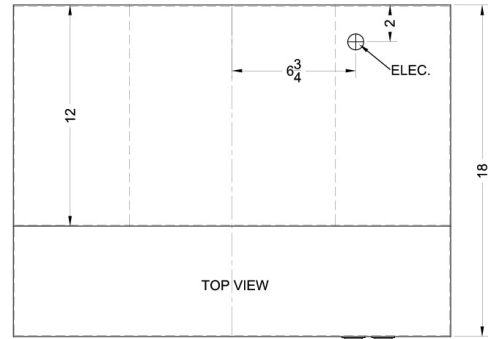

H1730W

5" x 30" x 18" (H x W x D)

30 inch wide ductless range hood in white finish

Highlights:

Designed for ductless (recirculating) operation

30" wide range hood to match 30" ranges

Features include two-speed fan, switchable light, and combination aluminum-charcoal filter

H1730W Specifications:

Overview	
Height of Cabinet	5.0" (13 cm)
Width	30.0" (76 cm)
Depth	18.0" (46 cm)
Cabinet	White
Weight	15.0 lbs. (7 kg)
Shipping Weight	17.0 lbs. (8 kg)
Parts & Labor Warranty	1 Year

MODEL NO.	WIDTH
H1720	19 7/8"
H1724	23 7/8"
H1730	29 7/8"
H1736	35 7/8"