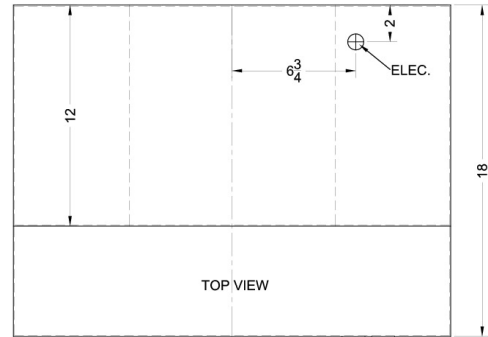

H1720SS Specifications:

Overview	
Height of Cabinet	5.0" (13 cm)
Width	20.0" (51 cm)
Depth	18.0" (46 cm)
Cabinet	Stainless Steel
Weight	14.0 lbs. (6 kg)
Shipping Weight	16.0 lbs. (7 kg)
Parts & Labor Warranty	1 Year
Range Hood	
Venting	Recirculating

MODEL NO.	WIDTH
H1720	19 7/8"
H1724	23 7/8"
H1730	29 7/8"
H1736	35 7/8"