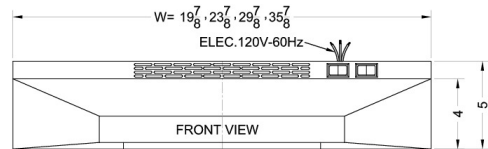

Features include two-speed fan, switchable light, and combination aluminum-charcoal filter

Product Features:

20" width	Designed to match 20 inch ranges; also available in 24, 30, and 36 inch widths
Ductless range hood	Use for recirculating operation
Stainless steel finish	White and black hoods also available in this size and series
Two-speed fan	Variable speed for more ventilation options
Light	Switchable light offers more convenience in your kitchen
Aluminum-charcoal filter	Provides thorough filtering to reduce odors
Made in the USA	Solidly constructed for years of use
More sizes available	Additional sizes can be specially ordered (minimums apply)

H1720SS Specifications:

Overview	
Height of Cabinet	5.0" (13 cm)
Width	20.0" (51 cm)
Depth	18.0" (46 cm)
Cabinet	Stainless Steel
Weight	14.0 lbs. (6 kg)
Shipping Weight	16.0 lbs. (7 kg)
Parts & Labor Warranty	1 Year
Range Hood	
Venting	Recirculating

MODEL NO.	WIDTH
H1720	19 7/8"
H1724	23 7/8"
H1730	29 7/8"
H1736	35 7/8"