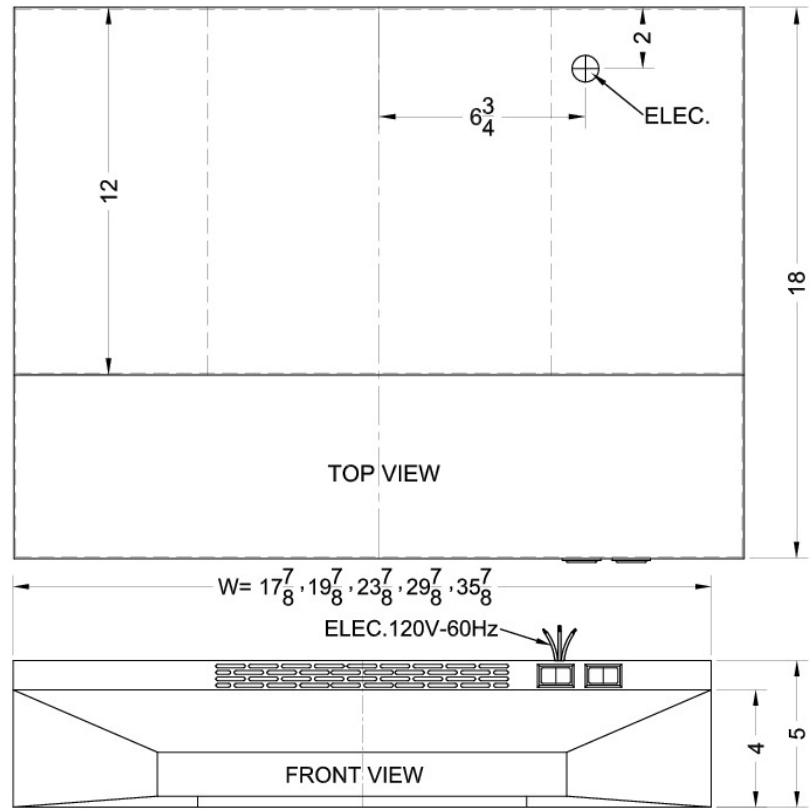

H1718B

5.0" x 17.88" x 18.0" (H x W x D)

18" wide ductless range hood in black finish

Highlights:

Designed for ductless (recirculating) operation

18" wide range hood is ideal for use over cooktops in smaller kitchens

Features include two-speed fan, switchable light, and combination aluminum-charcoal filter

Black finish and contemporary styling

18" width	Designed to match 18 inch wide cooking surfaces; also available in 20, 24, 30, and 36 inch widths
Ductless range hood	Use for recirculating operation
Black finish	Stainless steel and white range hoods also available in this size and series
Two-speed fan	Variable speed for more ventilation options
Light	Switchable light offers more convenience in your kitchen
Aluminum-charcoal filter	Provides thorough filtering to reduce odors
Made in the USA	Solidly constructed for years of use
More sizes available	Additional sizes can be specially ordered (minimums apply)

H1718B Specifications:

Height	5.0"
Width	17.88"
Depth	18.0"
Shipping Weight	15.0 lbs.
Weight	14.0 lbs.
US Electrical Safety	UL
Parts/Labor Warranty	1 Year

MODEL NO.	WIDTH
H1718	17 7/8"
H1720	19 7/8"
H1724	23 7/8"
H1730	29 7/8"
H1736	35 7/8"