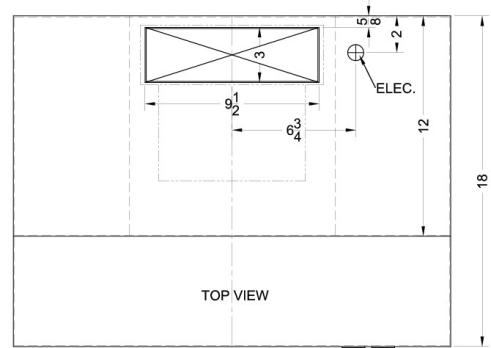

H1642SS Specifications:

Overview	
Height of Cabinet	5.0" (13 cm)
Width	42.0" (107 cm)
Depth	18.0" (46 cm)
Cabinet	Stainless Steel
Weight	15.0 lbs. (7 kg)
Shipping Weight	17.0 lbs. (8 kg)
Parts & Labor Warranty	1 Year

MODEL NO.	WIDTH
H1620	19 7/8"
H1624	23 7/8"
H1630	29 7/8"
H1636	35 7/8"
H1642SS	41 7/8"
H1648SS	47 7/8"