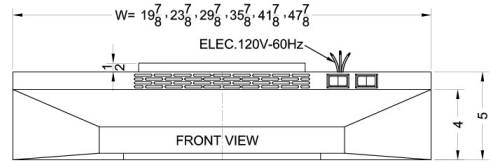

H1642SS Specifications:

Overview	
Height of Cabinet	5.0" (13 cm)
Width	42.0" (107 cm)
Depth	18.0" (46 cm)
Cabinet	Stainless Steel
Weight	15.0 lbs. (7 kg)
Shipping Weight	17.0 lbs. (8 kg)
Parts & Labor Warranty	1 Year

MODEL NO.	WIDTH
H1620	19 7/8"
H1624	23 7/8"
H1630	29 7/8"
H1636	35 7/8"
H1642SS	41 7/8"
H1648SS	47 7/8"