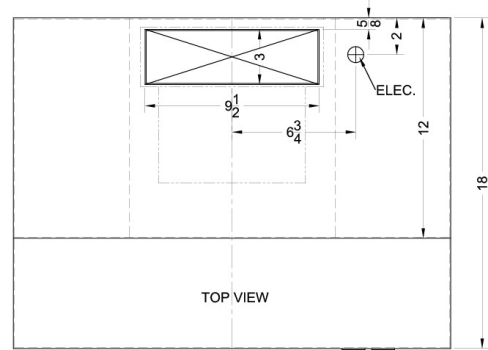

H1636W

5" x 36" x 18" (H x W x D)

36 inch wide convertible range hood for ducted or ductless use in white finish

Highlights:

36" wide hood to match 36" ranges

Convertible from top or rear venting into non-vented recirculating mode

H1636W Specifications:

Overview	
Height of Cabinet	5.0" (13 cm)
Width	36.0" (91 cm)
Depth	18.0" (46 cm)
Cabinet	White
Weight	15.0 lbs. (7 kg)
Shipping Weight	17.0 lbs. (8 kg)
Parts & Labor Warranty	1 Year

MODEL NO.	WIDTH
1600EZVx20	19 7/8"
1600EZVx24	23 7/8"
1600EZVx30	29 7/8"
1600EZVx36	35 7/8"