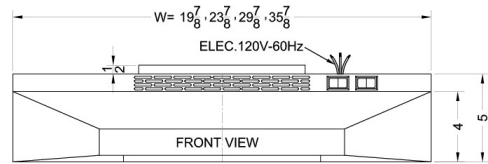

H1636W

5" x 36" x 18" (H x W x D)

36 inch wide convertible range hood for ducted or ductless use in white finish

Highlights:

36" wide hood to match 36" ranges

Convertible from top or rear venting into non-vented recirculating mode

Features include two-speed fan, switchable light, and combination aluminum-charcoal filter

Product Features:

36 inch width	Designed to match 36 inch ranges; also available in 20, 24, and 30 inch widths
Convertible range hood	Use top or rear venting or convert into non-vented recirculating mode
White finish	Black, bisque, and stainless steel also available
Two-speed fan	Variable speed for more ventilation options
Light	Switchable light offers more convenience in your kitchen
Aluminum-charcoal filter	Provides thorough filtering to reduce odors
Made in the USA	Solidly constructed for years of use
More sizes available	Additional sizes can be specially ordered (minimums apply)

H1636W Specifications:

Overview	
Height of Cabinet	5.0" (13 cm)
Width	36.0" (91 cm)
Depth	18.0" (46 cm)
Cabinet	White
Weight	15.0 lbs. (7 kg)
Shipping Weight	17.0 lbs. (8 kg)
Parts & Labor Warranty	1 Year

MODEL NO.	WIDTH
1600EZVx20	19 7/8"
1600EZVx24	23 7/8"
1600EZVx30	29 7/8"
1600EZVx36	35 7/8"