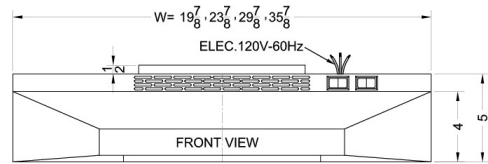

H1630W

5" x 30" x 18" (H x W x D)

30 inch wide convertible range hood for ducted or ductless use in white finish

Highlights:

30" wide range hood to match 30" ranges

Convertible from top or rear venting into non-vented recirculating mode

White finish and contemporary styling

Product Features:

30 inch width	Designed to match 30 inch ranges; also available in 20, 24, and 36 inch widths
Convertible range hood	Use top or rear venting or convert into non-vented recirculating mode
White finish	Black, bisque, and stainless steel also available
Two-speed fan	Variable speed for more ventilation options
Light	Switchable light offers more convenience in your kitchen
Aluminum-charcoal filter	Provides thorough filtering to reduce odors
Made in the USA	Solidly constructed for years of use
More sizes available	Additional sizes can be specially ordered (minimums apply)

H1630W Specifications:

Overview	
Height of Cabinet	5.0" (13 cm)
Width	30.0" (76 cm)
Depth	18.0" (46 cm)
Cabinet	White
Weight	15.0 lbs. (7 kg)
Shipping Weight	17.0 lbs. (8 kg)
Parts & Labor Warranty	1 Year

MODEL NO.	WIDTH
1600EZVx20	19 7/8"
1600EZVx24	23 7/8"
1600EZVx30	29 7/8"
1600EZVx36	35 7/8"