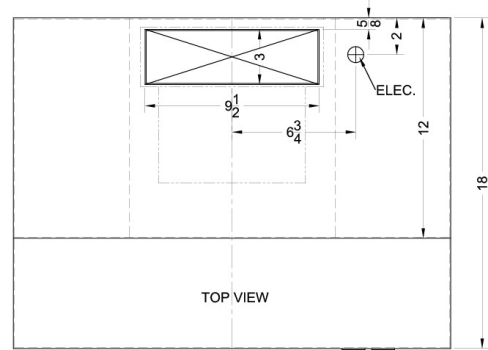

H1630W Specifications:

Overview	
Height of Cabinet	5.0" (13 cm)
Width	30.0" (76 cm)
Depth	18.0" (46 cm)
Cabinet	White
Weight	15.0 lbs. (7 kg)
Shipping Weight	17.0 lbs. (8 kg)
Parts & Labor Warranty	1 Year

MODEL NO.	WIDTH
1600EZVx20	19 7/8"
1600EZVx24	23 7/8"
1600EZVx30	29 7/8"
1600EZVx36	35 7/8"