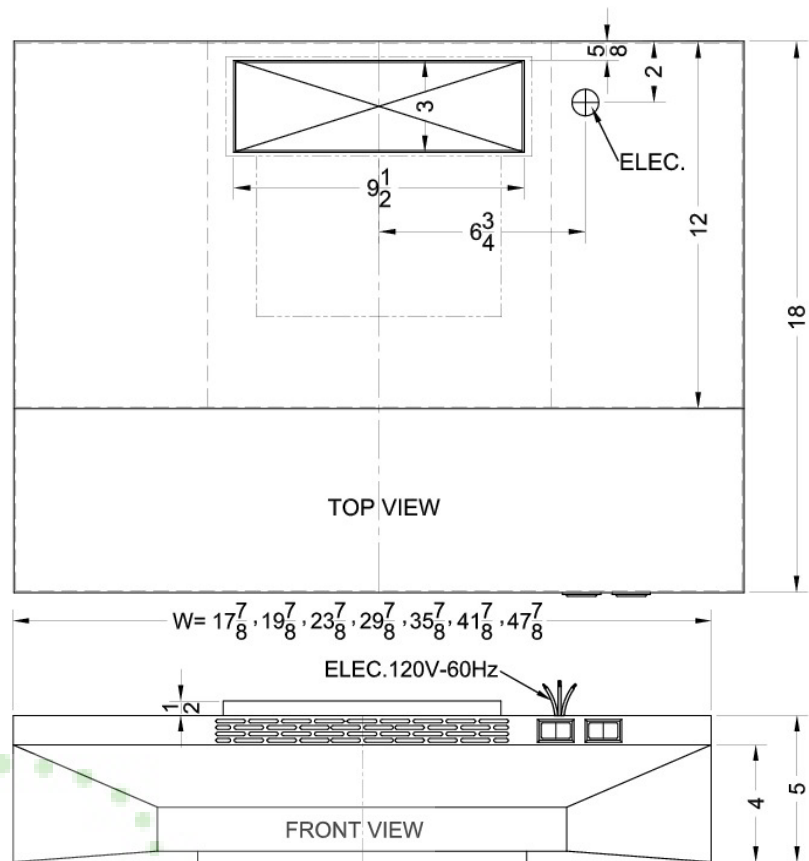

H1618SS

5.0" x 17.88" x 18.0" (H x W x D)

18" wide convertible range hood for ducted or ductless use in stainless steel finish

Highlights:

18" wide range hood is ideal for use over cooktops in smaller kitchens

H1618SS Specifications:

Height	5.0"
Width	17.88"
Depth	18.0"
Shipping Weight	15.0 lbs.
Weight	15.0 lbs.
US Electrical Safety	UL
Parts/Labor Warranty	1 Year

AjMadison
Your Appliance Authority

MODEL NO.	WIDTH
H1618	17 7/8"
H1620	19 7/8"
H1624	23 7/8"
H1630	29 7/8"
H1636	35 7/8"
H1642SS	41 7/8"
H1648SS	47 7/8"