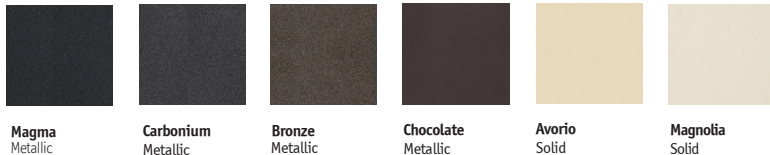

SCHOCK ◀ HOUZER® Topmount Single Bowl Model Galaxy N-100

Galaxy N-100

FEATURES

- CRISTADUR®
- 8-11/16" depth • Pre-scored up to 4 faucet holes
- Intrinsically hygienic Non-porous surface
- Antibacterial protection with silver ion Antibac®
- Silky to the touch, 3 times harder than natural granite
- Food-safe, UV-stable-will not fade
- Heat resistance to +500°F
- Highest resistance to thermal shock, scratches and chips
- Color-fast throughout
- Fits 30" sink base • cUPC listed
- Supplied with cutout template, fasteners and instructions
- Lifetime Limited Warranty

OPTIONAL COLORS

Magma
Metallic

Carbonium
Metallic

Bronze
Metallic

Chocolate
Metallic

Avorio
Solid

Magnolia
Solid

OVERALL DIMENSIONS	EACH BOWL	CUTOUT SIZE	PACKAGING*	WEIGHT*
23-5/8" x 20-7/8"	20-3/4" x 16-7/16"	See Template	1/10 pcs.	33/370lbs.