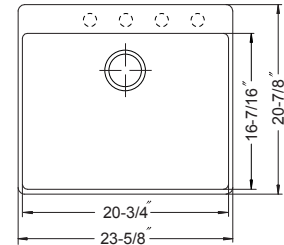

SCHOCK ◀ HOUZER® Topmount Single Bowl Model Galaxy N-100

Galaxy N-100

FEATURES

- CRISTADUR®
- 8-11/16" depth • Pre-scored up to 4 faucet holes
- Intrinsically hygienic Non-porous surface
- Antibacterial protection with silver ion Antibac®
- Silky to the touch, 3 times harder than natural granite
- Food-safe, UV-stable-will not fade
- Heat resistance to +500°F
- Highest resistance to thermal shock, scratches and chips
- Color-fast throughout
- Fits 30" sink base • cUPC listed
- Supplied with cutout template, fasteners and instructions
- Lifetime Limited Warranty

OPTIONAL COLORS

Magma
Metallic

Carbonium
Metallic

Bronze
Metallic

Chocolate
Metallic

Avorio
Solid

Magnolia
Solid

OVERALL DIMENSIONS	EACH BOWL	CUTOUT SIZE	PACKAGING*	WEIGHT*
23-5/8" x 20-7/8"	20-3/4" x 16-7/16"	See Template	1/10 pcs.	33/370lbs.

*Standard packaging: Single boxed /Pallet of single boxed.
All dimensions are in inches. Specifications subject to change without notice.

OPTIONAL ACCESSORIES

Bottom Grid: 629704

Cutting Board : CB-4100

Wire Tray: WT-3500