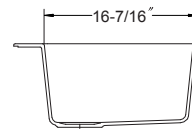

OPTIONAL COLORS

Magma
Metallic

Carbonium
Metallic

Bronze
Metallic

Chocolate
Metallic

Avorio
Solid

Magnolia
Solid

OVERALL DIMENSIONS	EACH BOWL	CUTOUT SIZE	PACKAGING*	WEIGHT*
23-5/8" x 20-7/8"	20-3/4" x 16-7/16"	See Template	1/10 pcs.	33/370lbs.