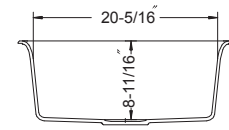

OPTIONAL COLORS

Magma
Metallic

Carbonium
Metallic

Bronze
Metallic

Chocolate
Metallic

Avorio
Solid

Magnolia
Solid

OVERALL DIMENSIONS	EACH BOWL	CUTOUT SIZE	PACKAGING*	WEIGHT*
23-5/8" x 20-7/8"	20-3/4" x 16-7/16"	See Template	1/10 pcs.	33/370lbs.

*Standard packaging: Single boxed /Pallet of single boxed.
All dimensions are in inches. Specifications subject to change without notice.

OPTIONAL ACCESSORIES

Bottom Grid: 629704

Cutting Board : CB-4100

Wire Tray: WT-3500