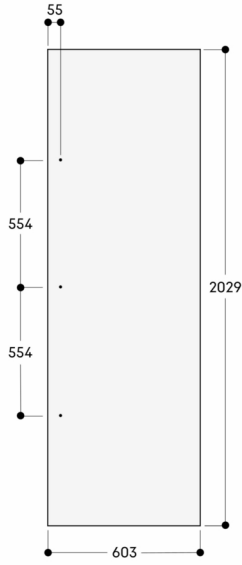

RVA421620

door panel Vario cooling Expressive series
202.9 x 60.3 cm

RVA421620

- Dark brushed stainless steel door panel with handle.
- For RVC and RVF, niche width 61 cm.
- Panel thickness 19 mm.
- Dark brushed stainless steel door panel with handle.

For RVC and RVF, niche width 61 cm.
Panel thickness 19 mm.

Niche width 610 mm

The door panel thickness is 19 mm
 The maximum door panel dimensions are based on a clearance of 3 mm,
 based on a single niche

Measurements in mm

Niche width 24" (610 mm)

The door panel thickness is 3/4" (19 mm)
 The maximum door panel dimensions are based on a clearance of 1/8"
 (3 mm), based on a single niche

Measurements in inches (mm)