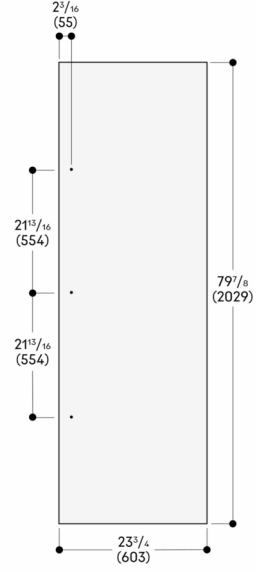

RVA421620

door panel Vario cooling Expressive series
202.9 x 60.3 cm

RVA421620

- Dark brushed stainless steel door panel with handle.
- For RVC and RVF, niche width 61 cm.
- Panel thickness 19 mm.
- Dark brushed stainless steel door panel with handle.

For RVC and RVF, niche width 61 cm.
Panel thickness 19 mm.

Niche width 610 mm

The door panel thickness is 19 mm
 The maximum door panel dimensions are based on a clearance of 3 mm,
 based on a single niche

Measurements in mm

Niche width 24" (610 mm)

The door panel thickness is 3/4" (19 mm)
 The maximum door panel dimensions are based on a clearance of 1/8"
 (3 mm), based on a single niche

Measurements in inches (mm)