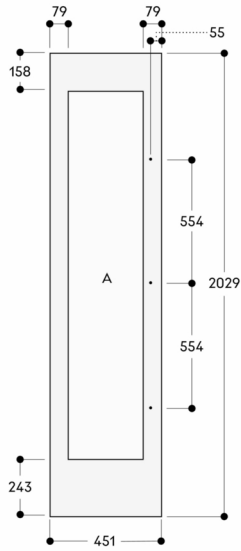

RVA421122R

door panel Vario cooling Expressive series

RVA421122R

- Dark brushed stainless steel door panel frame with handle.
- For RVW, right-hinged, niche width 45.7 cm.
- Panel thickness 19 mm.
- Dark brushed stainless steel door panel frame with handle.

For RVW, right-hinged, niche width 45.7 cm.
Panel thickness 19 mm.

Niche width 457 mm

The door panel thickness is 19 mm
 The maximum door panel dimensions are based on a clearance of 3 mm,
 based on a single niche
A: The width of the lateral frame parts can be between 74 mm and 82 mm

Measurements in mm

Niche width 18" (457 mm)

The door panel thickness is 3/4" (19 mm)
 The maximum door panel dimensions are based on a clearance of 1/8"
 (3 mm), based on a single niche
A: The width of the lateral frame parts can be between 2 5/16" (74 mm) and
 3/4" (82 mm)

Measurements in inches (mm)