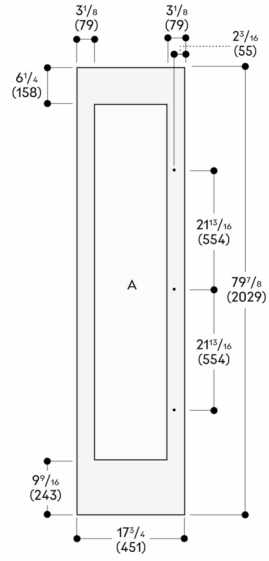

RVA421122R

door panel Vario cooling Expressive series

RVA421122R

- Dark brushed stainless steel door panel frame with handle.
- For RVW, right-hinged, niche width 45.7 cm.
- Panel thickness 19 mm.
- Dark brushed stainless steel door panel frame with handle.

For RVW, right-hinged, niche width 45.7 cm.
Panel thickness 19 mm.

Niche width 457 mm

The door panel thickness is 19 mm
 The maximum door panel dimensions are based on a clearance of 3 mm,
 based on a single niche
A: The width of the lateral frame parts can be between 74 mm and 82 mm

Measurements in mm

Niche width 18" (457 mm)

The door panel thickness is 3/4" (19 mm)
 The maximum door panel dimensions are based on a clearance of 1/8"
 (3 mm), based on a single niche
A: The width of the lateral frame parts can be between 2 5/16" (74 mm) and
 3/4" (82 mm)

Measurements in inches (mm)