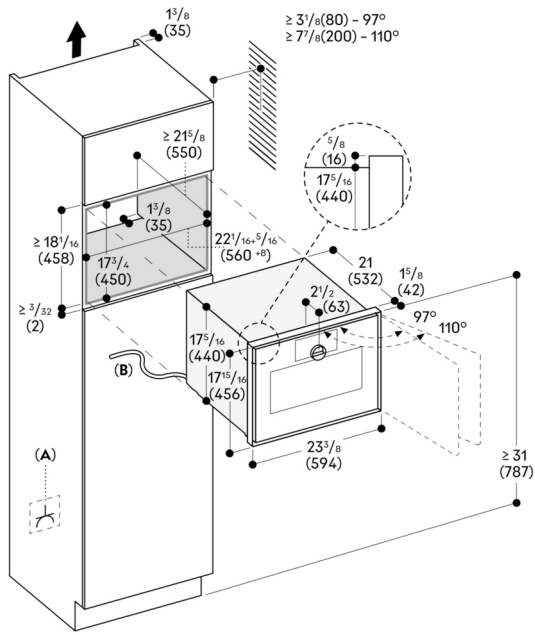

A: Accessible electrical connection
B: Fixed cable

Measurements in inches (mm)