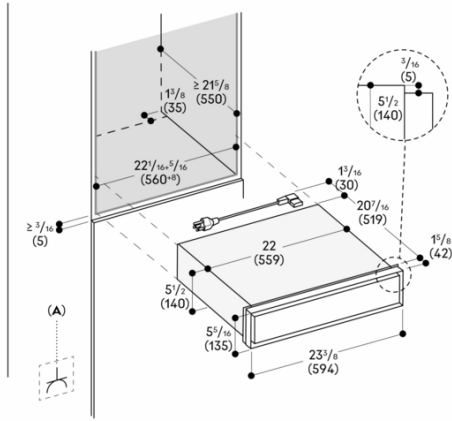

Stainless steel behind smoked glass.

Width 24" (60 cm), Height 5 1/2" (14.0 cm).

GW451720

Culinary warming drawer Expressive series

Stainless steel behind smoked glass.

Width 24" (60 cm), Height 5 1/2" (14.0 cm).

2025-05-29

Page 2

A: Accessible electrical connection

Measurements in inches (mm)