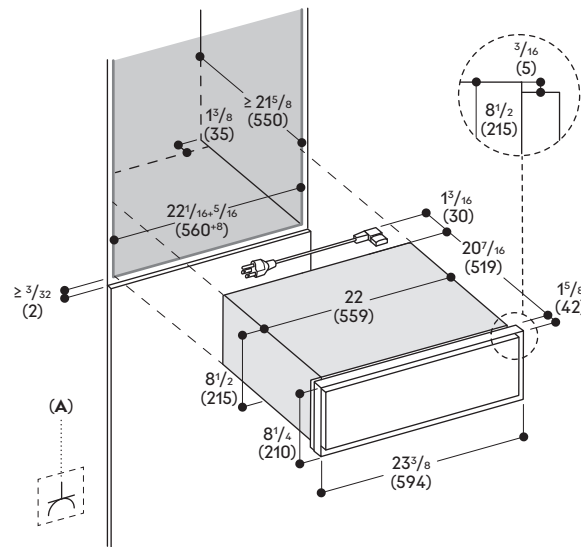

Culinary warming drawer
Gaggenau Expressive series
GW 453

GW 453 720

Stainless steel behind smoked glass.
 Push-to-open.
 Width 24" (60 cm),
 Height 8³/₁₆" (21.5 cm).

Connection

Total rating: 820 W (120 V).
 Total amps: 6.8 A.
 Minimum fuse protection: 10 A.
 120 V, 60 Hz.
 Plug (NEMA 5-15P), 68⁷/₁₆" cable.

A: Accessible electrical connection

Numbers indicated
 inside parenthesis () = mm

www.gaggenau.com/us
 Revised: March 2025