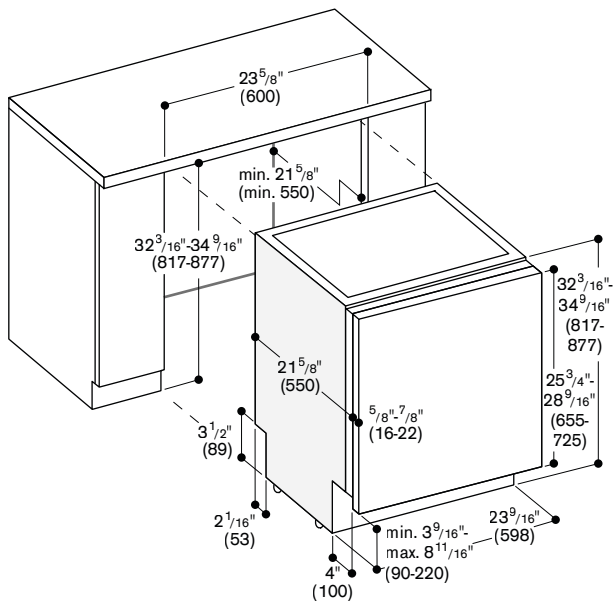

Euro Tub dishwasher DF 250

Toe kick height

- 3 9/16" - 6 9/16" for a height of 32 9/16"
- 5 7/8" - 8 11/16" for a height of 34 9/16"

Tall Tub dishwasher DF 251

Toe kick height

- 3 9/16" - 6 9/16" for a height of 34 1/8"
- 5 7/8" - 8 11/16" for a height of 36 1/2"