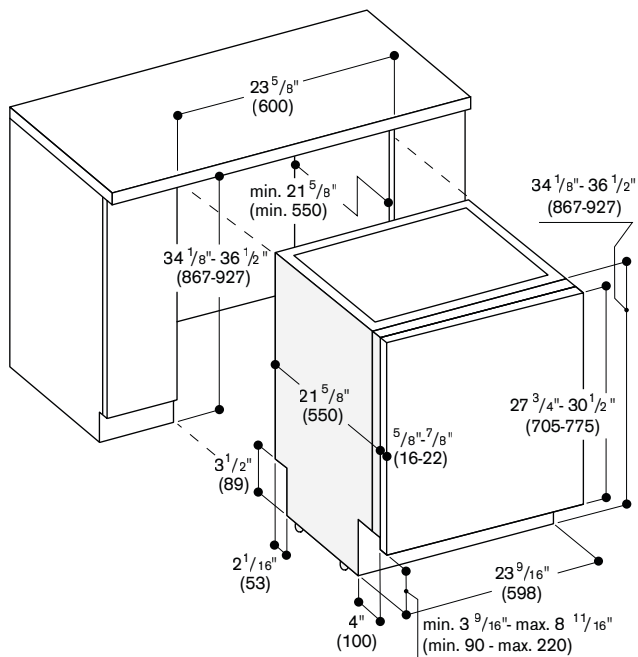

Euro Tub dishwasher DF 250

Toe kick height

- 3 9/16" - 6 9/16" for a height of 32 9/16"
- 5 7/8" - 8 11/16" for a height of 34 9/16"

Tall Tub dishwasher DF 251

Toe kick height

- 3 9/16" - 6 9/16" for a height of 34 1/8"
- 5 7/8" - 8 11/16" for a height of 36 1/2"

Connection dimensions for 24" wide dishwasher

Values in [] with AquaStop extension kit GZ 010 011.

Numbers indicated inside parenthesis () = mm