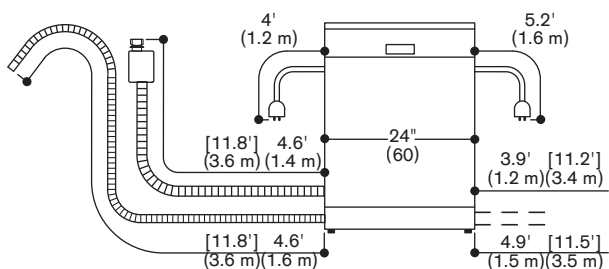

Water connection with 3/4" screw gland.

For length of connection cable, water in-and-outlet, see adjacent drawing.

Rating

Total rating 1.3 kW.

Total Amps: 12 A.

120 V / 60 Hz

Connecting cable 47 1/4" with plug.

Euro Tub dishwasher DF 250

Toe kick height

- 3 9/16" - 6 9/16" for a height of 32 9/16"
- 5 7/8" - 8 11/16" for a height of 34 9/16"

Tall Tub dishwasher DF 251

Toe kick height

- 3 9/16" - 6 9/16" for a height of 34 1/8"
- 5 7/8" - 8 11/16" for a height of 36 1/2"

Connection dimensions for 24" wide dishwasher

Values in [] with AquaStop extension kit GZ 010 011.

Numbers indicated inside parenthesis () = mm