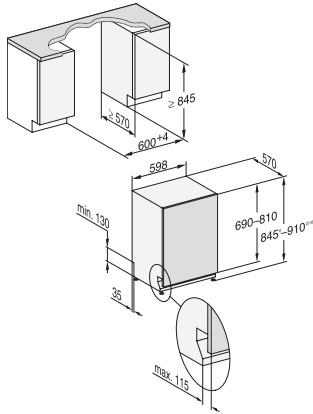

G 7196 SCVi SF AutoDos

Fully-integrated, full-size dishwasher

with Automatic Dispensing thanks to AutoDos with integrated PowerDisk.

G7000/5000 SF, fully integrated dishwasher, 60cm
(installation drawing)

1) Plinth height 35-155 mm, 2) Plinth height 100-220 mm,
3) Appliance height max. 970 mm with plinth height conversion kit (Mat.-Nr. 6.394.761),