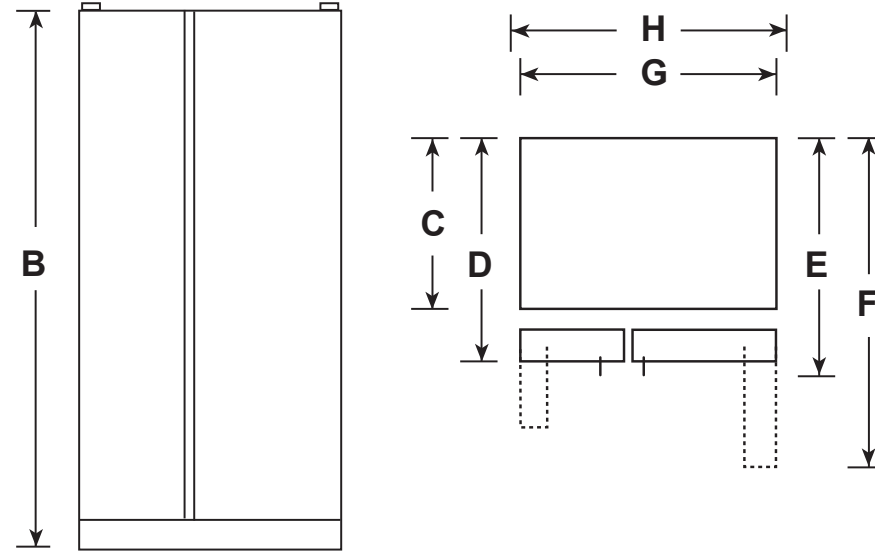

GZS22IEN/IMN/IYN

GE® 21.8 Cu. Ft. Counter-Depth Side-By-Side Refrigerator

DIMENSIONS AND INSTALLATION INFORMATION (IN INCHES)

OVERALL DIMENSIONS	Height to top of hinge (in.) A	69-1/2
	Height to top of case (in.) B	69
	Case depth without door (in.) C	24-1/4
	Case depth less door handle (in.) D	28-3/4
	Case depth with door handle (in.) E	30-3/4
	Depth with fresh food door open 90° (in.) F	46-1/2
	Width (in.) G	36
	Width with door open 90° with door handle (in.) H	42-1/4
AIR CLEARANCES	Each side (in.)	1/8
	Top (in.)	1
	Back (in.)	2

†Water hook-up fits in back air clearance when calculating installation depth.

If installed against a wall, allow clearance of 10-3/4" on freezer side to remove bin.

Clearance required to remove fresh food full-size pan without disassembling is 15".