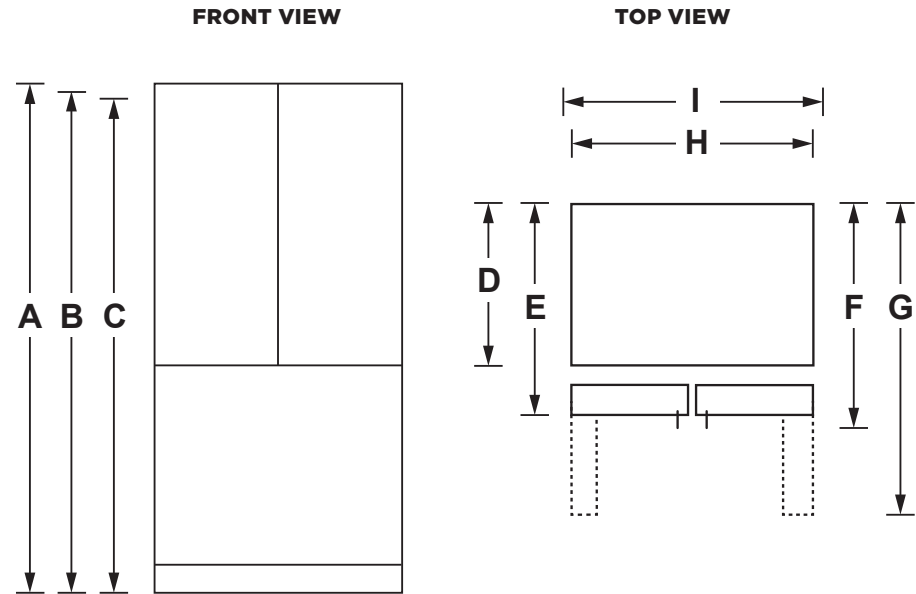

GYE18JBL/JML/JSL

GE® ENERGY STAR® 17.5 Cu. Ft. Counter-Depth French-Door Refrigerator

DIMENSIONS AND INSTALLATION INFORMATION (IN INCHES)

| | | |
|--------------------|--|--------|
| OVERALL DIMENSIONS | Height to top of door (in.) A | 69-7/8 |
| | Height to top of hinge (in.) B | 69-3/4 |
| | Height to top of case (in.) C | 68-5/8 |
| | Case depth without door (in.) D | 24-1/8 |
| | Case depth less door handle (in.) E | 29 |
| | Case depth with door handle (in.) F | 31 |
| | Depth with fresh food door open 90° (in.) G | 42 |
| | Width (in.) H | 32-3/4 |
| | Width with door open 90° with door handle (in.) I | 40-1/2 |
| AIR CLEARANCES | Each side (in.) | 1/8 |
| | Top (in.) | 1 |
| | Back (in.) | 2 |

FEATURES AND BENEFITS

Counter-depth design – Offers a built-in look by fitting nearly flush with surrounding cabinetry
33" wide

Tall, external ice and water dispenser with temperature display – Makes and stores ice on the door, saving space