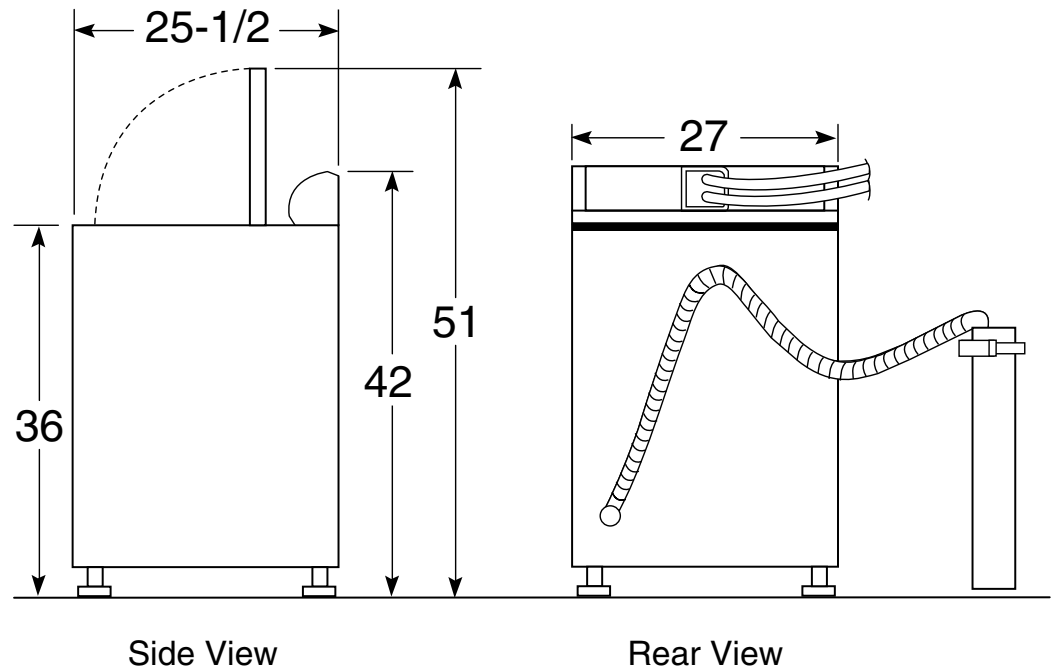

GTWP2000F GE® 3.7 DOE cu. ft. capacity washer

Dimensions and Installation Information (in inches)

Circuit Requirements: An individual, properly-grounded branch circuit, with a three-prong grounding-type receptacle, protected by a 15 or 20 amp circuit breaker or a time-delay fuse, is required.

Electrical Rating: 120V, 60Hz, 10A

Note: Washer wall outlet must be located within 36" of service code entry. Wall outlet must not be located behind dryer.

Installation Information: Before installing, consult installation instructions packed with product for current dimensional data.