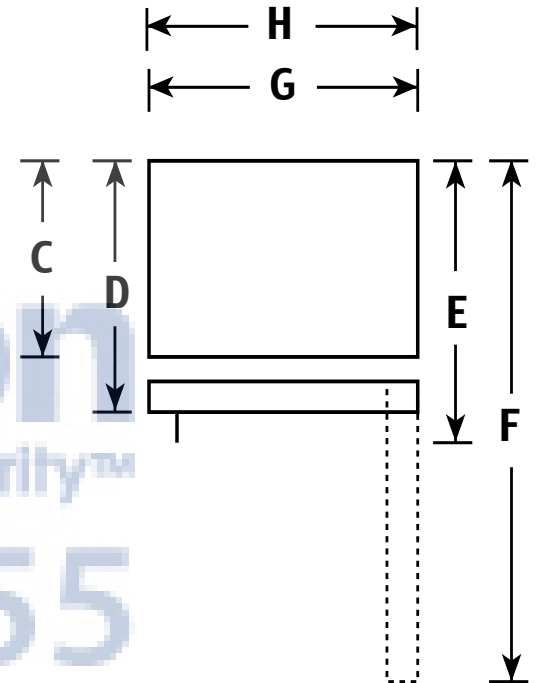

GTS17DBE

GE® 16.6 Cu. Ft. Top-Freezer Refrigerator

Dimensions and Installation Information

Overall Dimensions	Height to top of hinge (in.) A	64-3/4
	Height to top of case (in.) B	64-1/4
	Case depth without door (in.) C	25-7/8
	Case depth less door handle (in.) D	29-1/8
	Case depth with door handle (in.) E	31
	Depth with fresh food door open 90° (in.) F	54-7/8
	Width (in.) G	28
	Width with door open 90° with door handle (in.) H	30-1/2
Air Clearances	Each side (in.)	3/4
	Top (in.)	1
	Back (in.)	2

*Height to mid-freezer (in.): 51-3/8

Front View

Top View

For answers to your Monogram,® Cafe™ Series, Profile™ Series or GE® appliance questions, visit our website at geappliances.com or call GE Answer Center® service, 800.626.2000.

Dimension and installation information are shown in inches.

Specification Created 2/13

310405

GTS17DBE

GE® 16.6 Cu. Ft. Top-Freezer Refrigerator

Features and Benefits

- Adjustable wire shelves - Moveable racks can handle a variety of foods
- Upfront temperature controls - Easy-to-use controls regulate both fresh food and freezer sections
- Gallon door storage - Larger items are easily accommodated in the door
- Clear crisper drawers - Transparent drawers make finding your favorite items quick and easy
- Wire freezer shelf - Provides additional storage for frozen foods
- Never Clean condenser - Sealed compartment keeps coils clean and simplifies maintenance
- Model GTS17DBEWW - White
- Model GTS17DBEBB - Black