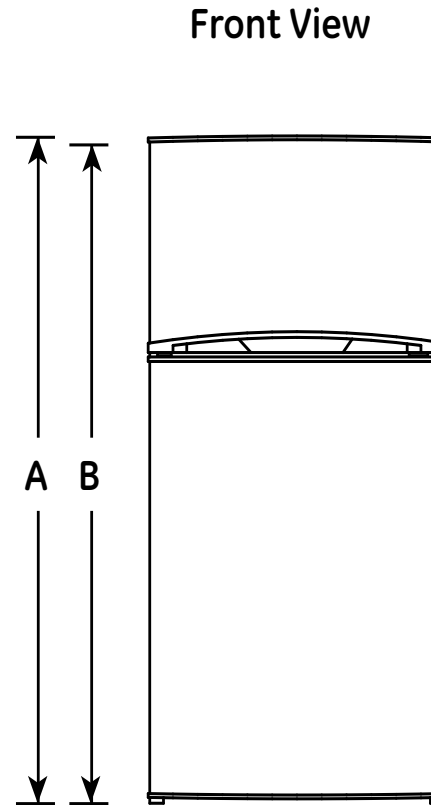

GTR10GBE

GE® 9.9 Cu. Ft. Top-Freezer Refrigerator

Dimensions and Installation Information (in inches)

Overall Dimensions	Height to top of hinge (in.) A	59-7/8
	Height to top of case (in.) B	59-3/8
	Case depth without door (in.) C	22-7/8
	Depth less door handle (in.) D	26
	Depth with door handle (in.) E	26
	Depth with fresh food door open 90° (in.) F	47-7/8
	Width (in.) G	24
	Width with door open 90° inc. door handle (in.) H	25-1/8
Air Clearances	Each side (in.)	1
	Top (in.)	4
	Back (in.)	3

310508

GTR10GBE

GE® 9.9 Cu. Ft. Top-Freezer Refrigerator

Features and Benefits

- Equipped for optional icemaker – Easily accommodates the installation of an icemaker
- Adjustable glass shelves – Moveable shelves can handle a variety of foods
- Clear crisper drawers – Transparent drawers make finding your favorite items quick and easy
- Clear door bins – Provide ideal storage right inside the door
- Wire freezer step-shelf – Sturdy shelf provides additional storage for frozen foods
- Model GTR10GBEWW - White on white