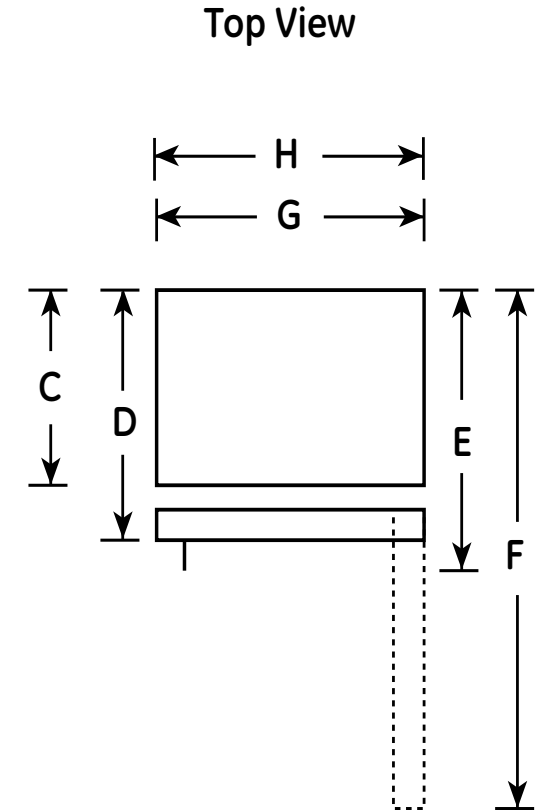

GTR10GBE

GE® 9.9 Cu. Ft. Top-Freezer Refrigerator

Dimensions and Installation Information (in inches)

Overall Dimensions	Height to top of hinge (in.) A	59-7/8
	Height to top of case (in.) B	59-3/8
	Case depth without door (in.) C	22-7/8
	Depth less door handle (in.) D	26
	Depth with door handle (in.) E	26
	Depth with fresh food door open 90° (in.) F	47-7/8
	Width (in.) G	24
	Width with door open 90° inc. door handle (in.) H	25-1/8
Air Clearances	Each side (in.)	1
	Top (in.)	4
	Back (in.)	3

310508

GTR10GBE

GE® 9.9 Cu. Ft. Top-Freezer Refrigerator

Features and Benefits

- Equipped for optional icemaker – Easily accommodates the installation of an icemaker
- Adjustable glass shelves – Moveable shelves can handle a variety of foods
- Clear crisper drawers – Transparent drawers make finding your favorite items quick and easy
- Clear door bins – Provide ideal storage right inside the door
- Wire freezer step-shelf – Sturdy shelf provides additional storage for frozen foods
- Model GTR10GBEWW - White on white