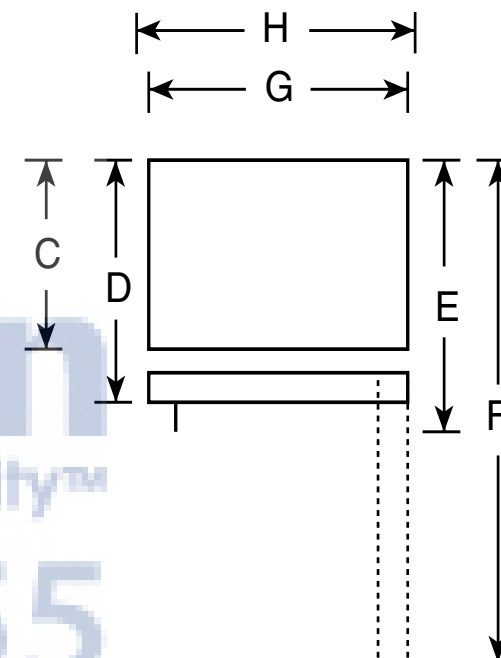

Top View

For answers to your Monogram,® GE Profile™ or GE® appliance questions, visit our website at geappliances.com or call GE Answer Center® service, 800.626.2000.

imagination at work

Listed by
Underwriters
Laboratories

Specification Created 3/12

310505