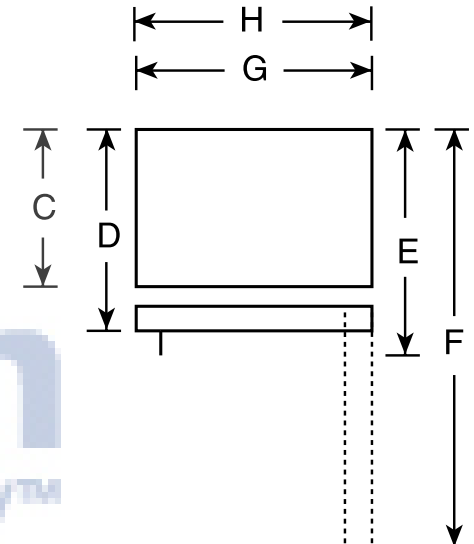

Top View

Your Appliance Authority™

For answers to your Monogram®, GE Profile™ or GE® appliance questions, visit our website at geappliances.com or call GE Answer Center® service, 800.626.2000.

imagination at work

Listed by Underwriters Laboratories

As an ENERGY STAR® partner, GE has determined that this product meets the ENERGY STAR guidelines for energy efficiency.

Specification Created 4/11

310488