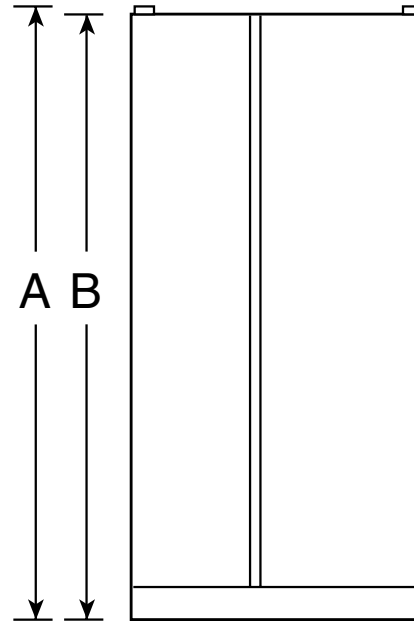

### Dimensions and Installation Information (in inches)

|                    |  |          |
|--------------------|--|----------|
| Overall Dimensions | Height to top of hinge (in.) <b>A</b>                    | 67-1/2   |
|                    | Height to top of case (in.) <b>B</b>                     | 66-1/2   |
|                    | Case depth without door (in.) <b>C†</b>                  | 28       |
|                    | Case depth less door handle (in.) <b>D†</b>              | 31-1/4   |
|                    | Case depth with door handle (in.) <b>E†</b>              | 33-9/16  |
|                    | Depth with fresh food door open 90° (in.) <b>F†</b>      | 49-3/8   |
|                    | Width (in.) <b>G</b>                                     | 33-1/2   |
|                    | Width with door open 90° inc. door handle (in.) <b>H</b> | 35-15/16 |
| Air Clearances     | Each side (in.)  | 1/8      |
|                    | Top (in.)  | 1        |
|                    | Back (in.)   | 1        |