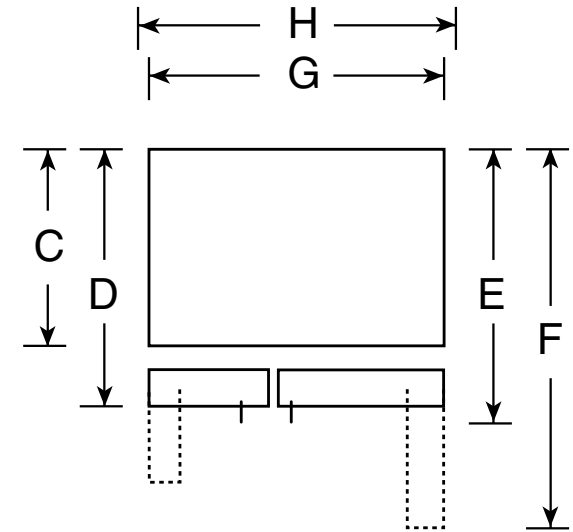

### Dimensions and Installation Information (in inches)

|                    |  |          |
|--------------------|--|----------|
| Overall Dimensions | Height to top of hinge (in.) <b>A</b>                    | 67-1/2   |
|                    | Height to top of case (in.) <b>B</b>                     | 66-1/2   |
|                    | Case depth without door (in.) <b>C†</b>                  | 28       |
|                    | Case depth less door handle (in.) <b>D†</b>              | 31-1/4   |
|                    | Case depth with door handle (in.) <b>E†</b>              | 33-9/16  |
|                    | Depth with fresh food door open 90° (in.) <b>F†</b>      | 49-3/8   |
|                    | Width (in.) <b>G</b>                                     | 33-1/2   |
|                    | Width with door open 90° inc. door handle (in.) <b>H</b> | 35-15/16 |
| Air Clearances     | Each side (in.)  | 1/8      |
|                    | Top (in.)  | 1        |
|                    | Back (in.)   | 1        |

Top View

†Water hook-up fits in back air clearance when calculating installation depth.

If installed against a wall, allow clearance of 14-3/16" on freezer side to remove bin.

Clearance required to remove fresh food full-size pan without disassembling is 18-15/16".