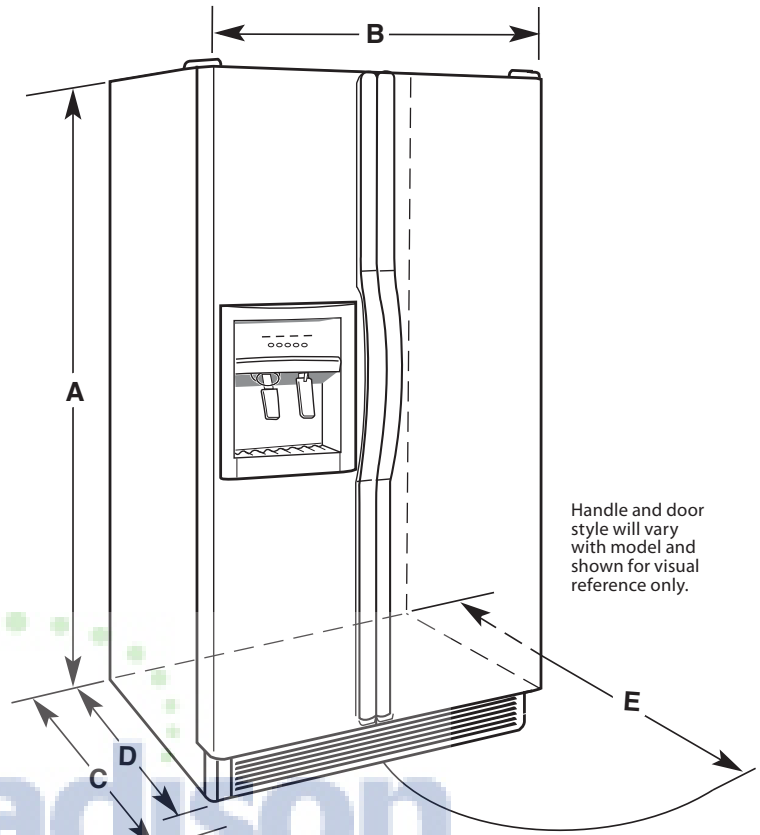

Whirlpool Gold® Side-by-Side Refrigerator

GSF26C4EX

Capacity	
Total Volume (cu. ft.)	26.36
Refrigerator Volume (cu. ft.)	16.43
Freezer Volume (cu. ft.)	9.93
ENERGY STAR® Qualified	Yes

Refrigerator	
6 Month Filtration System	Yes
Filter Indicator Light	Yes
Adjustable Cantilever Shelves	Slide-Out SpillGuard™ Glass
Clear Humidity-Controlled Crisper	Yes
Clear Temperature-Controlled Meat Pan	Yes
Clear Snack Pan	Yes
Clear Gallon Door Bins	Yes
Butter/Utility Compartment	Yes

Freezer	
Dispenser Lockout	Yes
Light	Yes
Factory-Installed Ice Maker	Yes
Freezer Door Bins	4
Freezer Compartment Shelves	2
Slide-Out Bins/Baskets	1
In-Door-Ice Ice Dispensing System	Yes
Glass Freezer Shelves	Yes

Construction	
Foam-In-Place Doors	Yes
Door Alarm	Yes
Double Tub Construction	Yes
Textured Steel Doors/Cabinet	Smooth Doors/ Textured Cabinet
Auto Exterior Moisture Control	Yes
Color-Coordinated Handles	Yes
Color-Coordinated Grille	Yes
Door Handles	Classic

General Information	
Adjustable Rubber Rollers/Levelers	Yes
Color Availability	W, B, T, A, Y, S

Product Dimensions: GSF26C4EX

	Height	
A	TOC - Top of Cabinet Overall Height	68⁵/₁₆ 69¹/₄
B	Cabinet Width* Door Width ¹/₄" Greater than Cabinet Width	35⁷/₁₆
C	Depth Including Handles Depth Including Handles and Brackets on Back of Cabinet	34¹/₈
D	Depth Less Door and Base Grille Minimum Width of any Doorway Refrigerator Must Pass Through	29³/₈
E	Depth Extreme Swing of Door Depth with Door Open 90°	50¹²/₁₆

All dimensions are shown in inches.