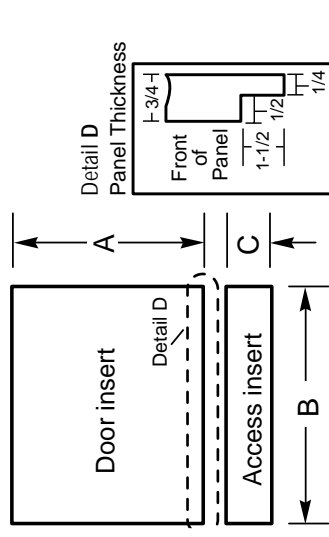

## Built-In Dishwasher Dimensions (in inches)

## Installation Information (in inches)

Note: Dishwasher must not be installed more than 10 feet from sink for proper drainage. All plumbing and electrical work must be in accordance with local codes.

## Wood Insert Cut-Out Dimensions (in inches)

Models/Kits	A	B	C	Panel Thickness
GE Models/ GPF425 Kit	19-3/4"	23-9/16"	3-11/16"	1/4"
GE Models/ GPF475 Kit	19-7/8"	23-5/8"	3-11/16"	4-1/4" to 3/4"

\*Bottom of panel must be notched 1-1/2" x 1/2" to clear across panel  
 \*\*Adjustment required to match adjacent cabinet fronts due to leveling leg adjustment, 4" nominal.