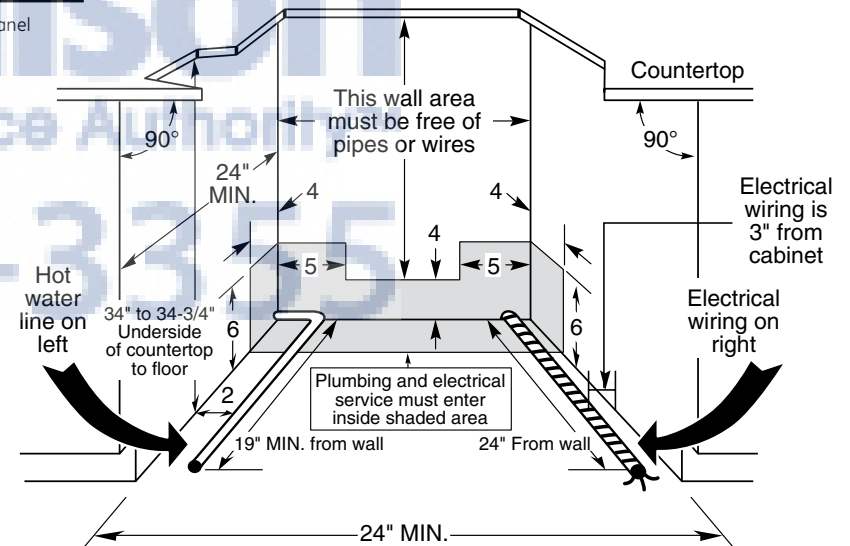

GSD2300/2301/2340/2350V GE® Built-In Dishwasher

Dimensions and Installation Information (in inches)

Electrical Rating

Voltage AC.....	120
Hertz.....	60
Total connected load amperage.....	6.2
Calrod® heater watts max.....	500

For use on adequately wired 120-volt, 15-amp circuit having 2-wire service with a separate ground wire. This appliance must be grounded for safe operation.

Note: Dishwasher must not be installed more than 10 feet from sink for proper drainage. All plumbing and electrical work must be in accordance with local codes.

Kit	A	B	C	Panel Thickness
GPF325	18-7/8"	23-9/16"	3-11/16"	1/4"
GPF375	18-15/16"	23-5/8"	4-1/4" to 3-3/4"	3/4"

* Bottom of panel must be notched 1-1/2" x 1/2" to clear across panel

** Adjustment required to match adjacent cabinet fronts due to leveling leg adjustment, 4" nominal