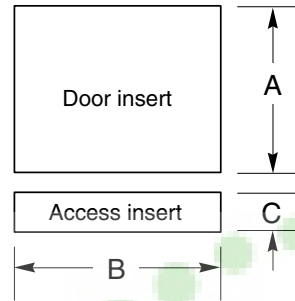

GSD2300/2301/2340/2350V GE® Built-In Dishwasher

Dimensions and Installation Information (in inches)

Electrical Rating

Voltage AC.....	120
Hertz.....	60
Total connected load amperage.....	6.2
Calrod® heater watts max.....	500

For use on adequately wired 120-volt, 15-amp circuit having 2-wire service with a separate ground wire. This appliance must be grounded for safe operation.

Note: Dishwasher must not be installed more than 10 feet from sink for proper drainage. All plumbing and electrical work must be in accordance with local codes.

Kit	A	B	C	Panel Thickness
GPF325	18-7/8"	23-9/16"	3-11/16"	1/4"
GPF375	18-15/16"	23-5/8"	4-1/4" to 3-3/4"	3/4"

* Bottom of panel must be notched 1-1/2" x 1/2" to clear across panel

** Adjustment required to match adjacent cabinet fronts due to leveling leg adjustment, 4" nominal