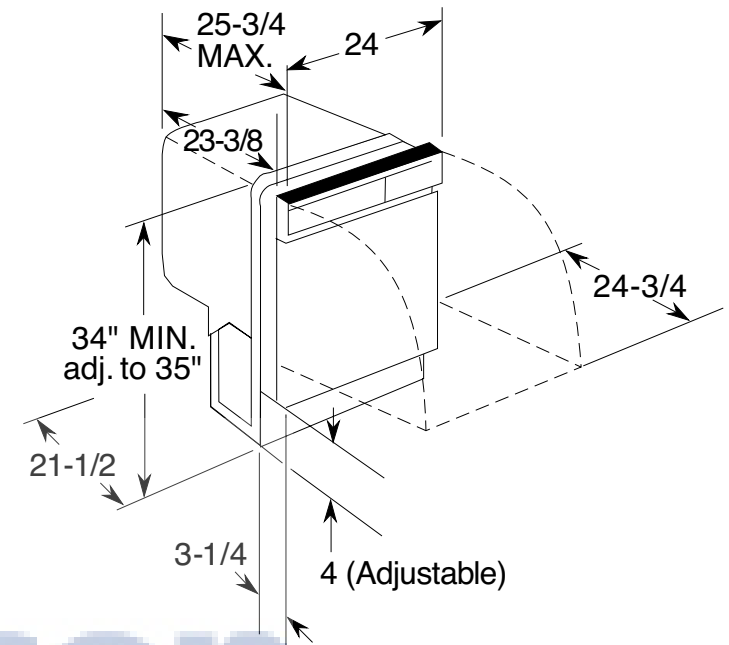

GSD2300/2301/2340/2350V GE® Built-In Dishwasher

Dimensions and Installation Information (in inches)

Electrical Rating

Voltage AC.....	120
Hertz.....	60
Total connected load amperage.....	6.2
Calrod® heater watts max.....	500

For use on adequately wired 120-volt, 15-amp circuit having 2-wire service with a separate ground wire. This appliance must be grounded for safe operation.

Note: Dishwasher must not be installed more than 10 feet from sink for proper drainage. All plumbing and electrical work must be in accordance with local codes.

Kit	A	B	C	Panel Thickness
GPF325	18-7/8"	23-9/16"	3-11/16"	1/4"
GPF375	18-15/16"	23-5/8"	4-1/4" to 3-3/4"	3/4"

* Bottom of panel must be notched 1-1/2" x 1/2" to clear across panel

** Adjustment required to match adjacent cabinet fronts due to leveling leg adjustment, 4" nominal