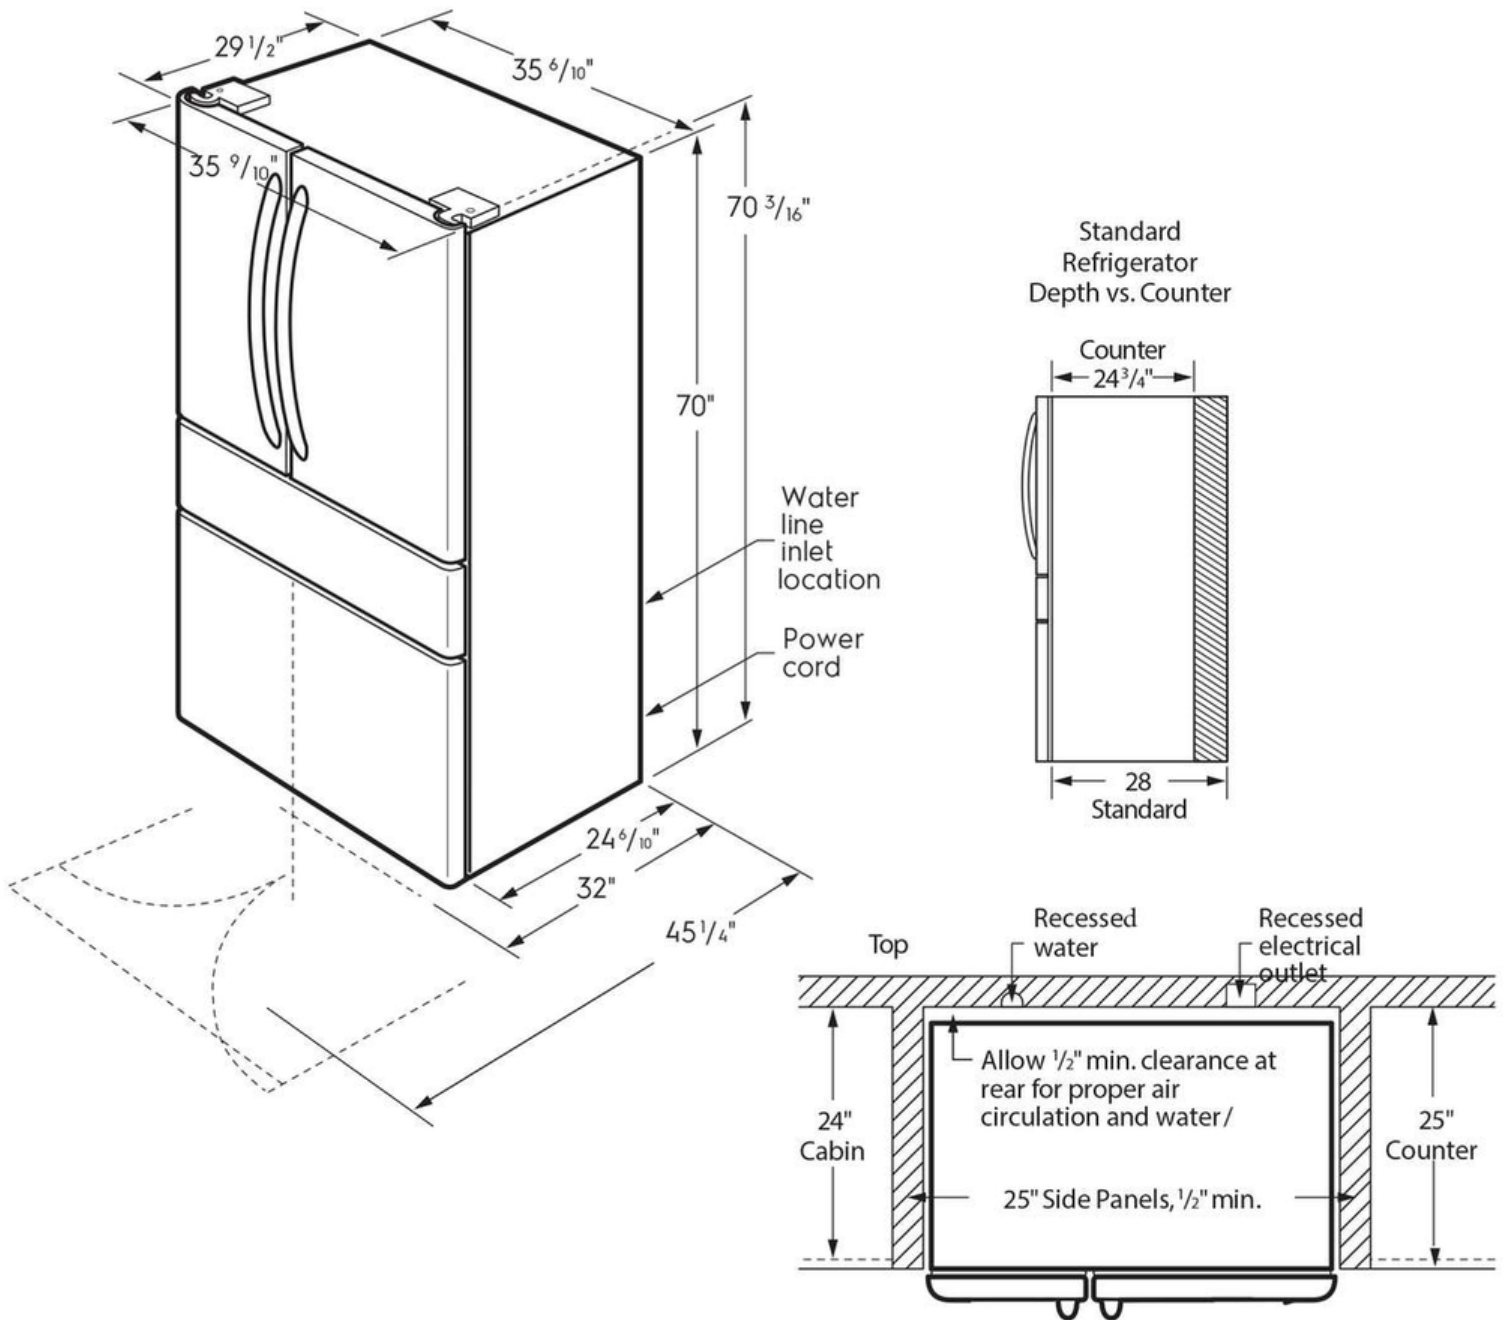

# Frigidaire Gallery

21.5 Cu. Ft. Counter-Depth 4-Door French Door Refrigerator

GRMC2273BF, GRMC2273BD

Version : 08/21

Note: For planning purposes only. Always consult local and national electric, gas and plumbing codes.