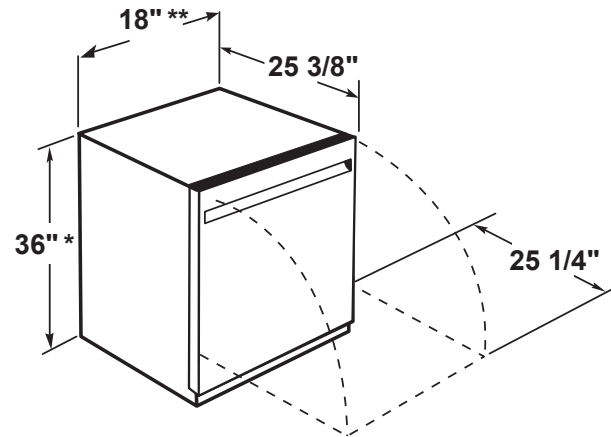

GPT145SSL

GE® 18" Convertible/Portable Dishwasher

DIMENSIONS AND INSTALLATION INFORMATION (IN INCHES)

ELECTRICAL RATING

Voltage AC 120
Hertz..... 60
Total connected load amperage..... 8.9

For use on adequately wired 120-volt, 15-amp circuit having 2-wire service with a separate ground wire. This appliance must be grounded for safe operation.

INSTALLATION INFORMATION:

Before installing, consult installation instructions packed with product for current dimensional data.

*Includes top and wheels

**Includes countertop

For answers to your Monogram, GE Café™ Series, GE Profile™ Series or GE Appliances product questions, visit our website at geappliances.com or call GE Answer Center® Service, 800.626.2000.